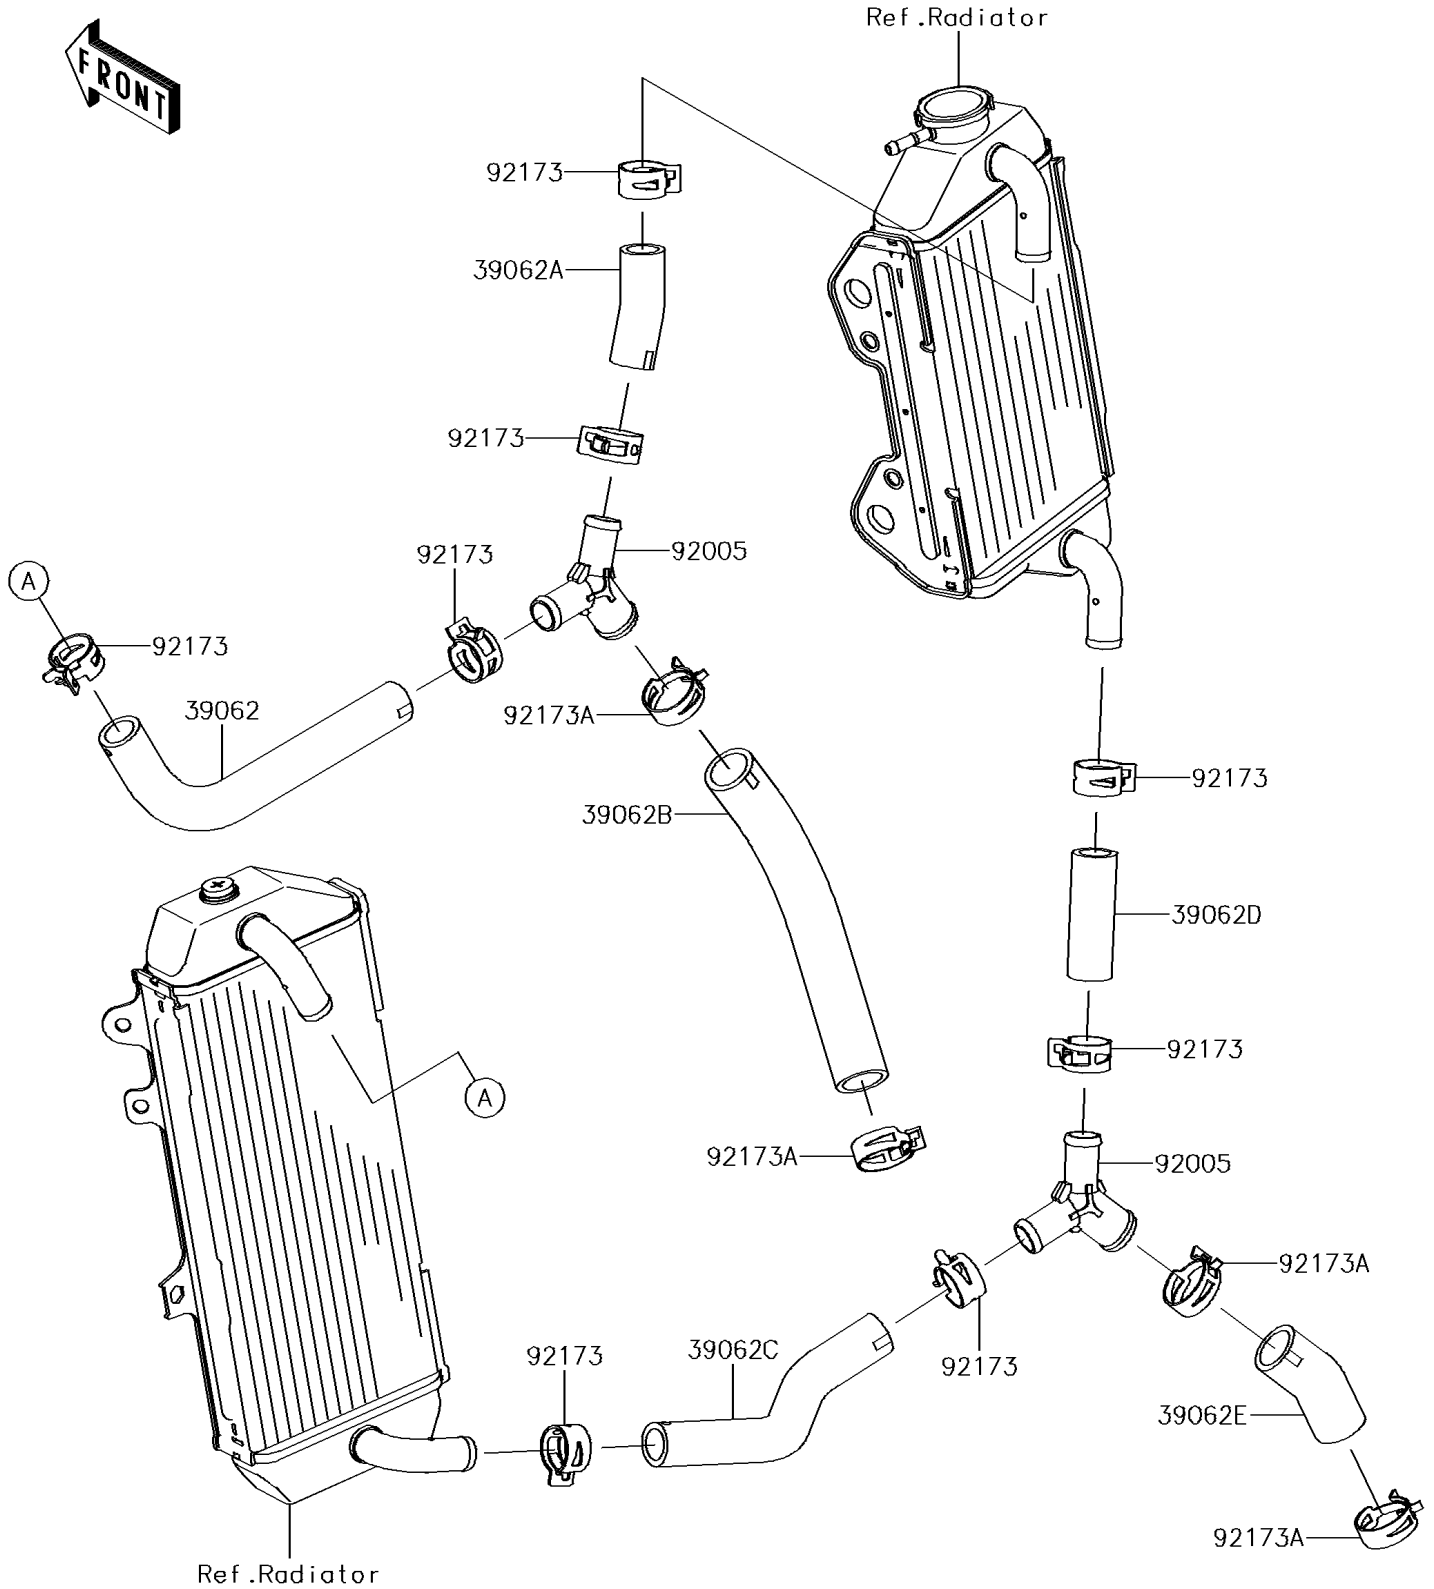

2018 KX™ 450F PARTS DIAGRAM

Water Pipe

E3037

2018 KX™ 450F PARTS LIST

Water Pipe

ITEM NAME	PART NUMBER	QUANTITY
HOSE-COOLING,RAD.LH UPP-FIT. (Ref # 39062)	39062-0707	1
HOSE-COOLING,RAD.RH UPP-FIT. (Ref # 39062A)	39062-0708	1
HOSE-COOLING,CYLINDER-FITTING (Ref # 39062B)	39062-0709	1
HOSE-COOLING,RAD.LH LWR-FIT. (Ref # 39062C)	39062-0710	1
HOSE-COOLING,RAD.RH LWR-FIT. (Ref # 39062D)	39062-0711	1
HOSE-COOLING,FITTING-PUMP (Ref # 39062E)	39062-0712	1
FITTING,3WAY (Ref # 92005)	92005-0808	2
CLAMP (Ref # 92173)	92173-1417	8
CLAMP (Ref # 92173A)	92173-1464	4