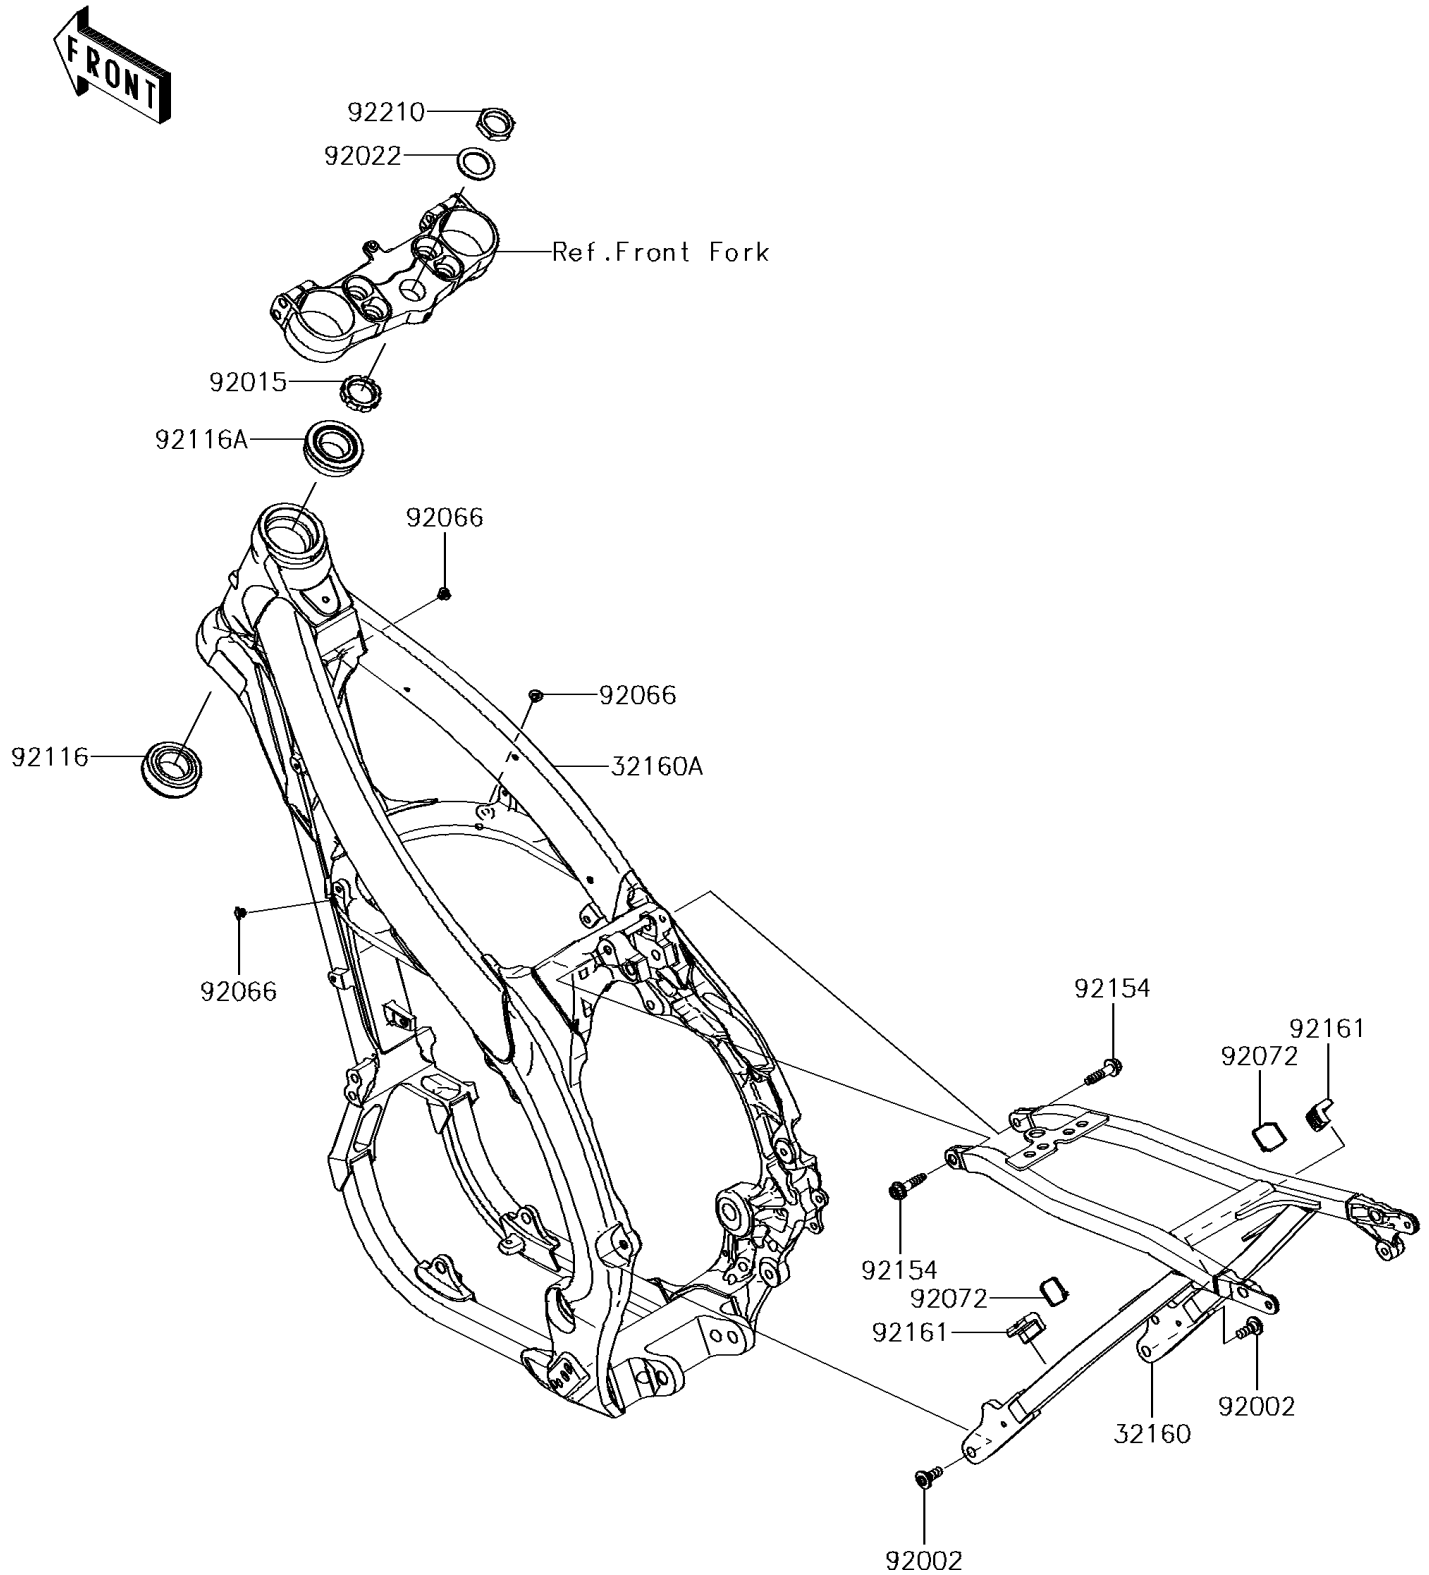

2018 KX™ 450F PARTS DIAGRAM

Frame

F2120

2018 KX™ 450F PARTS LIST

Frame

ITEM NAME	PART NUMBER	QUANTITY
FRAME-COMP,RR (Ref # 32160)	32160-0779	1
FRAME-COMP,MAIN (Ref # 32160A)	32160-0857	1
BOLT,SOCKET,8X20 (Ref # 92002)	92002-1736	2
NUT,STEERING STEM,28MM (Ref # 92015)	92015-1861	1
WASHER,25X36X2.3 (Ref # 92022)	92022-250	1
PLUG (Ref # 92066)	92066-1547	3
BAND,L=148 (Ref # 92072)	92072-3768	2
BEARING-ROLLER,HI-CAP32006JRRS (Ref # 92116)	92116-1069	1
BEARING-ROLLER,HI-CAP320/28JRR (Ref # 92116A)	92116-1076	1
BOLT,SOCKET,8X32 (Ref # 92154)	92154-0024	2
DAMPER (Ref # 92161)	92161-1882	2
NUT,24MM (Ref # 92210)	92210-0066	1