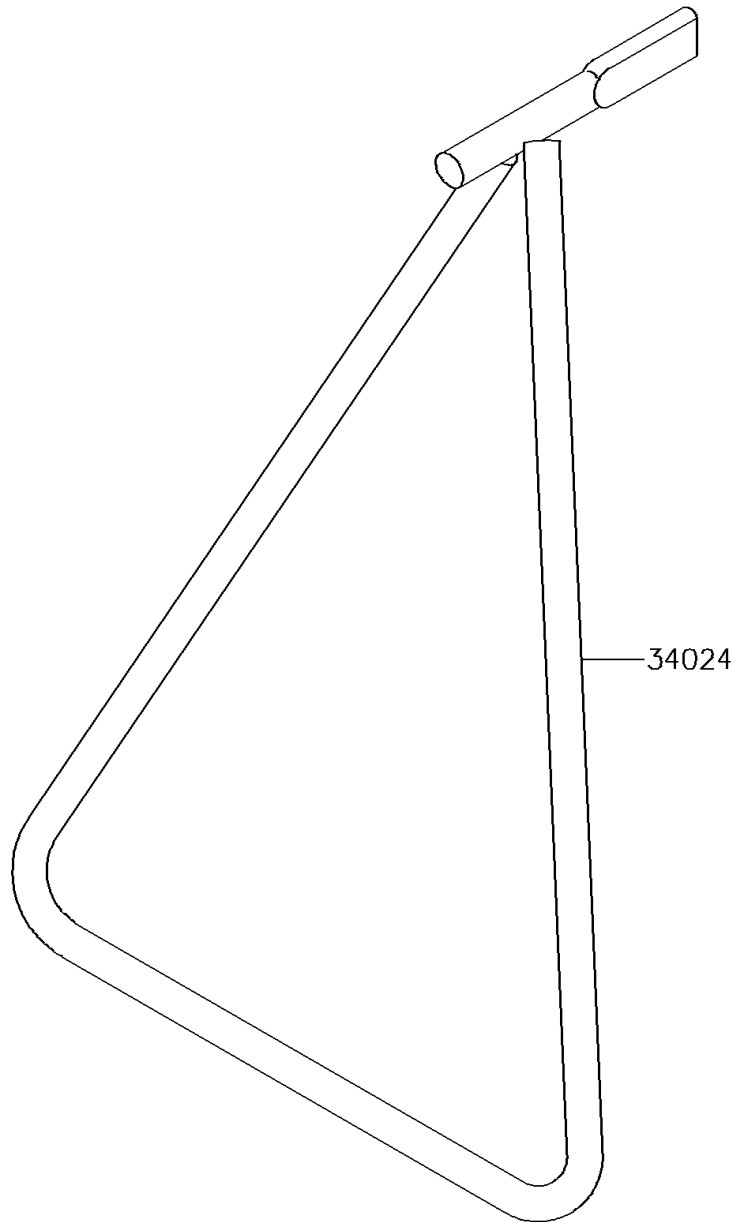

2018 KX™ 450F PARTS DIAGRAM

Stand(s)

F2190

2018 KX™ 450F PARTS LIST

Stand(s)

ITEM NAME	PART NUMBER	QUANTITY
STAND-SIDE (Ref # 34024)	34024-0074	1