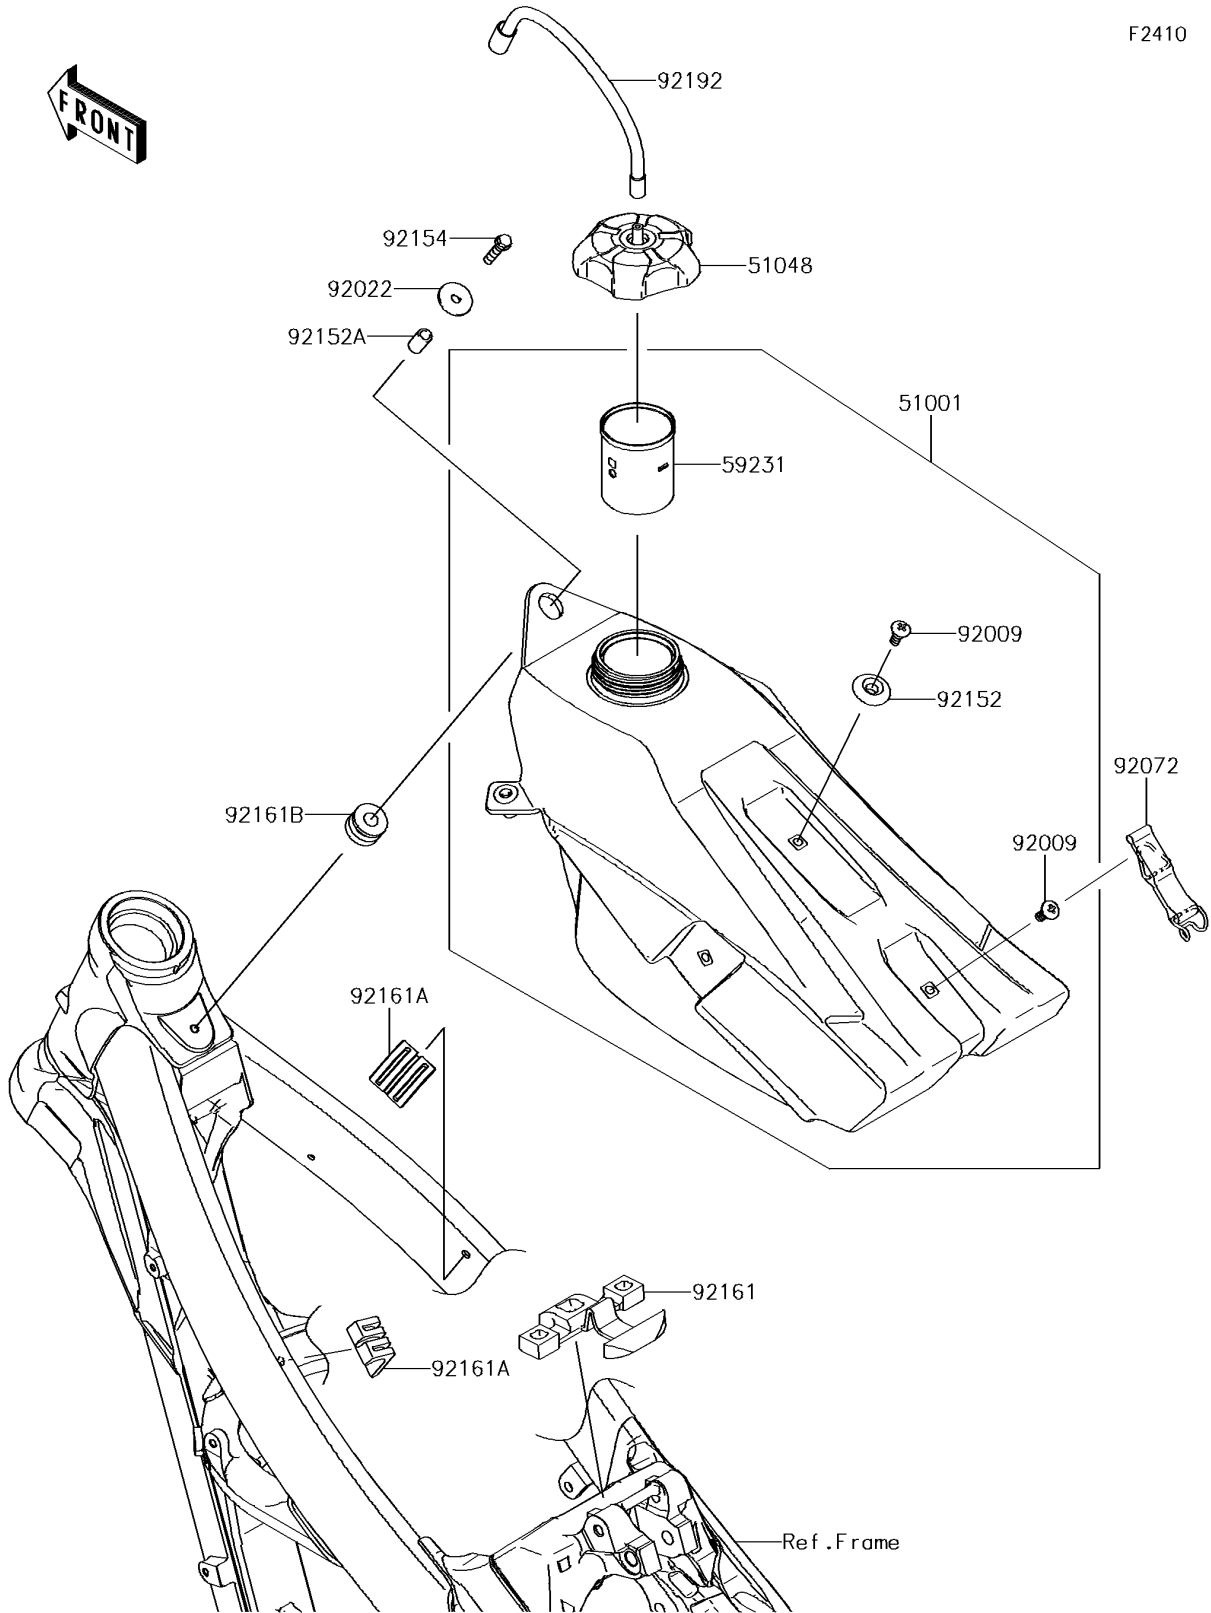

# 2018 KX™ 450F PARTS DIAGRAM

Fuel Tank

## 2018 KX™ 450F PARTS LIST

### Fuel Tank

ITEM NAME	PART NUMBER	QUANTITY
TANK-COMP-FUEL (Ref # 51001)	51001-0829	1
CAP-ASSY-TANK (Ref # 51048)	51048-0576	1
FILLER (Ref # 59231)	59231-0042	1
SCREW,6MM (Ref # 92009)	92009-1971	2
WASHER,6.5X24X2 (Ref # 92022)	92022-1690	1
BAND,FUEL TANK (Ref # 92072)	92072-0045	1
COLLAR (Ref # 92152)	92152-0569	1
COLLAR,6.8X10X16 (Ref # 92152A)	92152-1552	1
BOLT,FLANGED,6X25 (Ref # 92154)	92154-0520	1
DAMPER,FUEL TANK,RR (Ref # 92161)	92161-1377	1
DAMPER,FUEL TANK,SIDE (Ref # 92161A)	92161-1393	2
DAMPER,FUEL TANK,FR (Ref # 92161B)	92161-1914	1
TUBE (Ref # 92192)	92192-0161	1