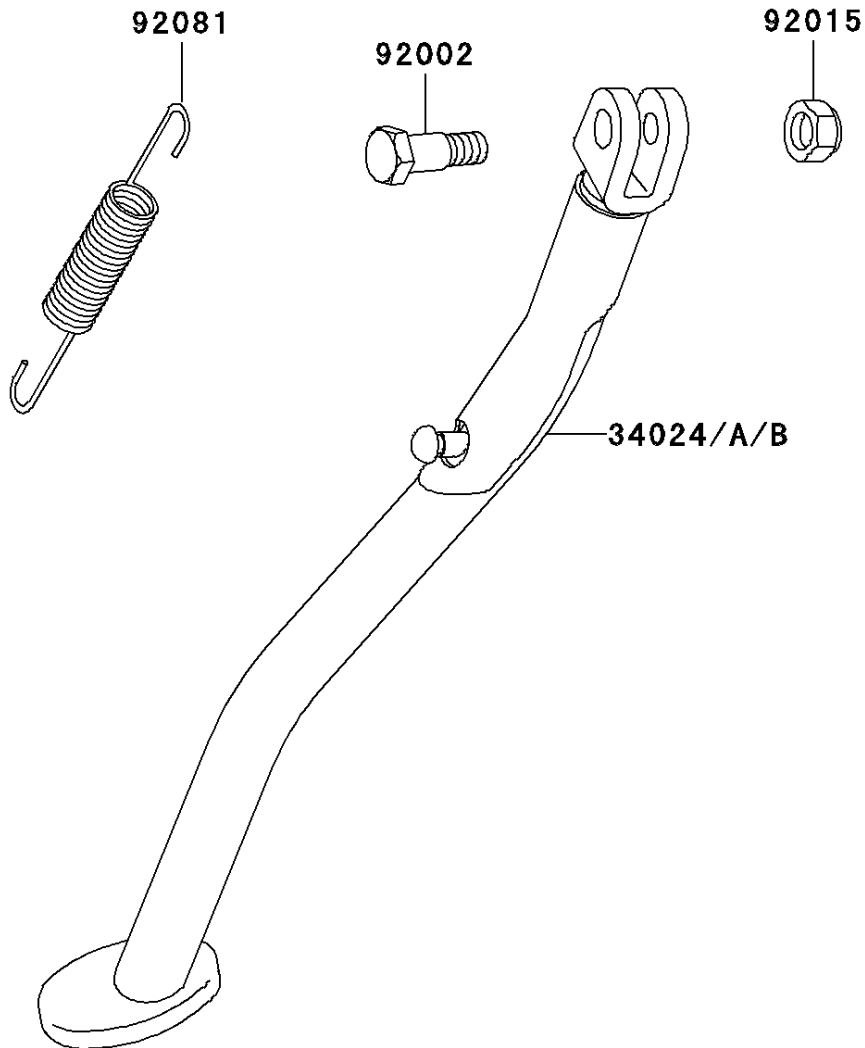

1998 KLX300R PARTS DIAGRAM

Stand(s)

F2190

1998 KLX300R PARTS LIST

Stand(s)

ITEM NAME	PART NUMBER	QUANTITY
STAND-SIDE,SILVER NO.25 (Ref # 34024A)	34024-1304-CE	1
BOLT,SIDE STAND (Ref # 92002)	92002-1813	1
NUT,LOCK,10MM,BLACK (Ref # 92015)	92015-1188	1
SPRING (Ref # 92081)	92081-1419	1