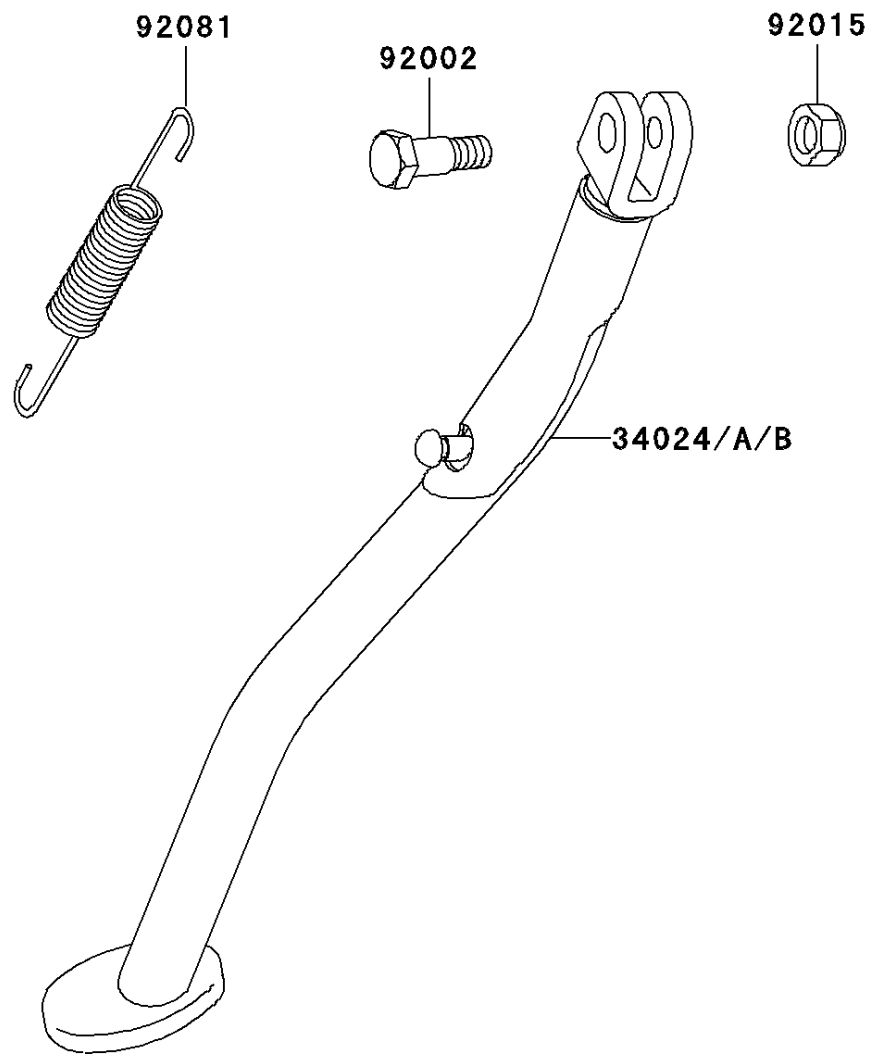

1998 KLX300R PARTS DIAGRAM

Stand(s)

F2190

1998 KLX300R PARTS LIST

Stand(s)

ITEM NAME	PART NUMBER	QUANTITY
STAND-SIDE,SILVER NO.25 (Ref # 34024A)	34024-1304-CE	1
BOLT,SIDE STAND (Ref # 92002)	92002-1813	1
NUT,LOCK,10MM,BLACK (Ref # 92015)	92015-1188	1
SPRING (Ref # 92081)	92081-1419	1