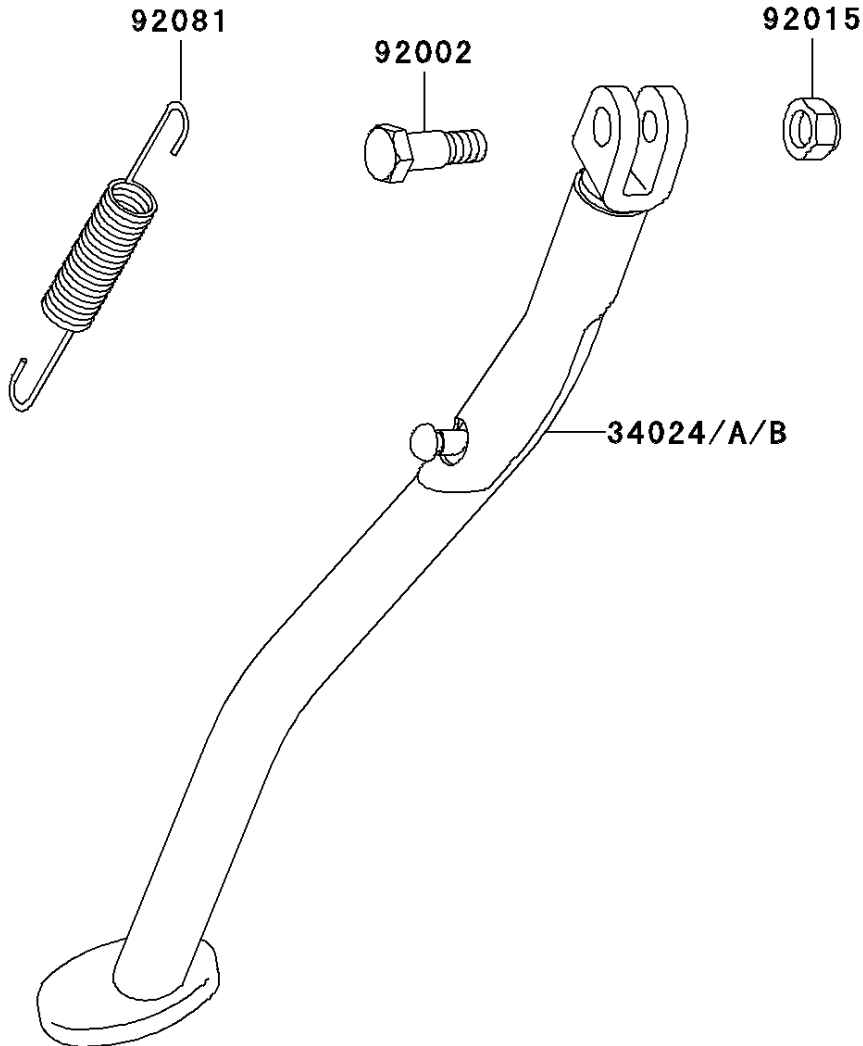

1999 KLX300R PARTS DIAGRAM

Stand(s)

F2190

1999 KLX300R PARTS LIST

Stand(s)

ITEM NAME	PART NUMBER	QUANTITY
STAND-SIDE,C.GRAY (Ref # 34024B)	34024-1304-EZ	1
BOLT,SIDE STAND (Ref # 92002)	92002-1813	1
NUT,LOCK,10MM,BLACK (Ref # 92015)	92015-1188	1
SPRING (Ref # 92081)	92081-1419	1