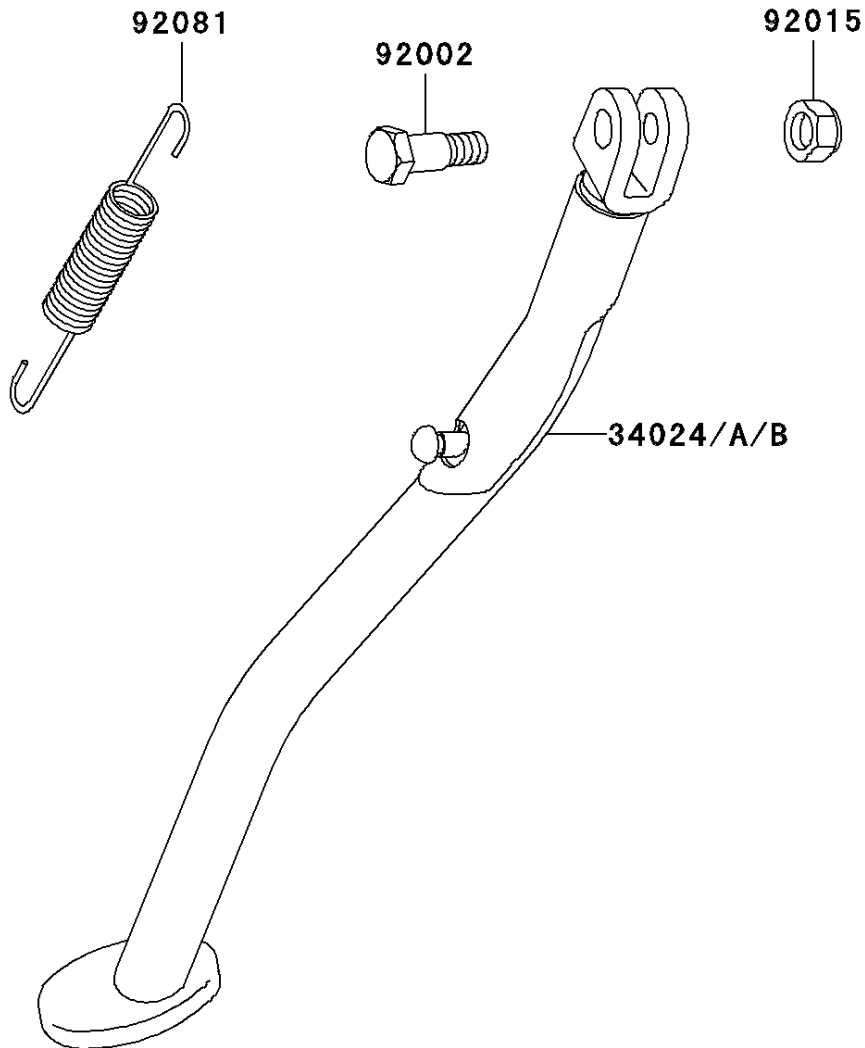

2001 KLX300R PARTS DIAGRAM

Stand(s)

F2190

2001 KLX300R PARTS LIST

Stand(s)

ITEM NAME	PART NUMBER	QUANTITY
STAND-SIDE,L.GREEN (Ref # 34024)	34024-1304-CC	1
BOLT,SIDE STAND (Ref # 92002)	92002-1813	1
NUT,LOCK,10MM,BLACK (Ref # 92015)	92015-1188	1
SPRING (Ref # 92081)	92081-1419	1