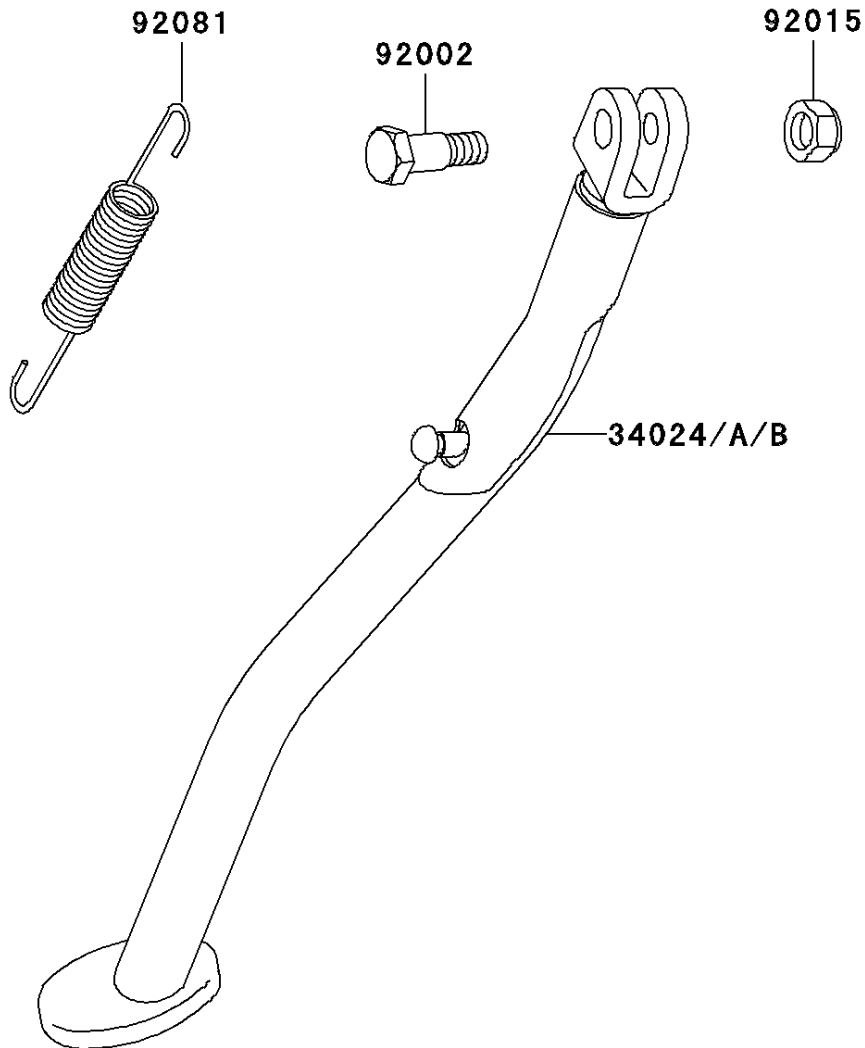

# 2001 KLX300R PARTS DIAGRAM

Stand(s)

F2190

## 2001 KLX300R PARTS LIST

Stand(s)

ITEM NAME	PART NUMBER	QUANTITY
STAND-SIDE,L.GREEN (Ref # 34024)	34024-1304-CC	1
BOLT,SIDE STAND (Ref # 92002)	92002-1813	1
NUT,LOCK,10MM,BLACK (Ref # 92015)	92015-1188	1
SPRING (Ref # 92081)	92081-1419	1