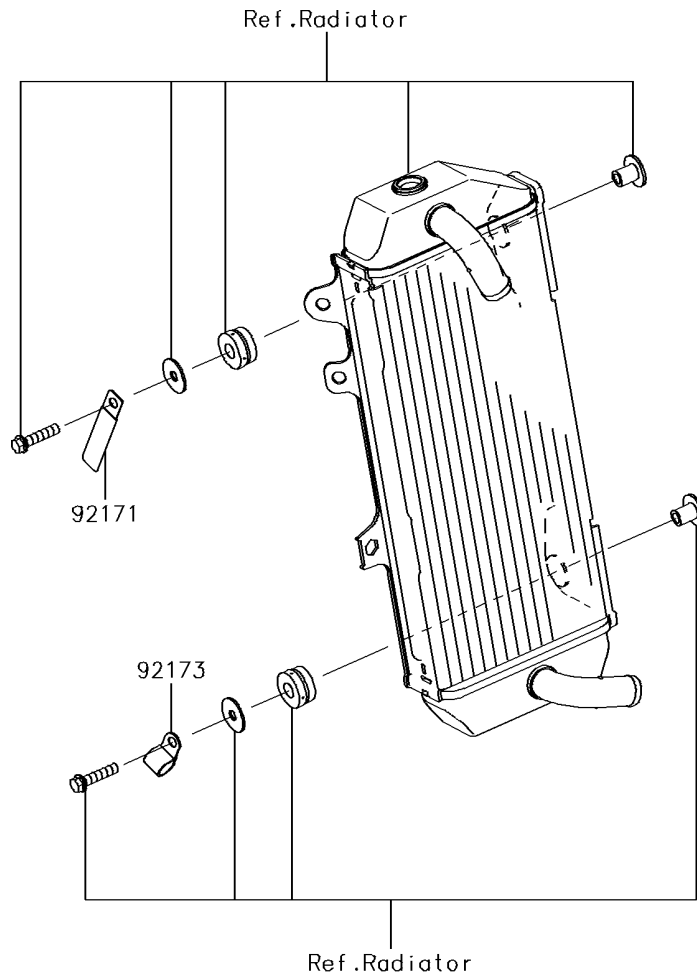

2018 KX™ 450F PARTS DIAGRAM

Cables

F2540

2018 KX™ 450F PARTS LIST

Cables

ITEM NAME	PART NUMBER	QUANTITY
CABLE-CLUTCH (Ref # 54011)	54011-0616	1
CABLE-THROTTLE (Ref # 54012)	54012-0625	1
CLAMP,L=60 (Ref # 92171)	92171-0652	1
CLAMP (Ref # 92173)	92173-1443	1