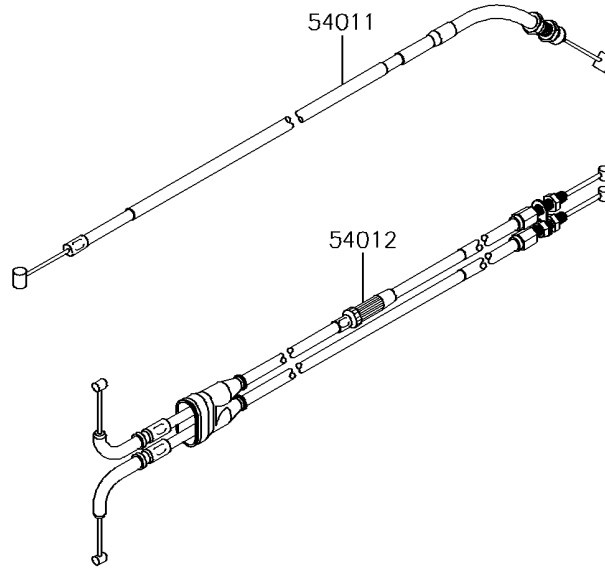

2018 KX™ 450F PARTS DIAGRAM

Cables

F2540

2018 KX™ 450F PARTS LIST

Cables

ITEM NAME	PART NUMBER	QUANTITY
CABLE-CLUTCH (Ref # 54011)	54011-0616	1
CABLE-THROTTLE (Ref # 54012)	54012-0625	1
CLAMP,L=60 (Ref # 92171)	92171-0652	1
CLAMP (Ref # 92173)	92173-1443	1