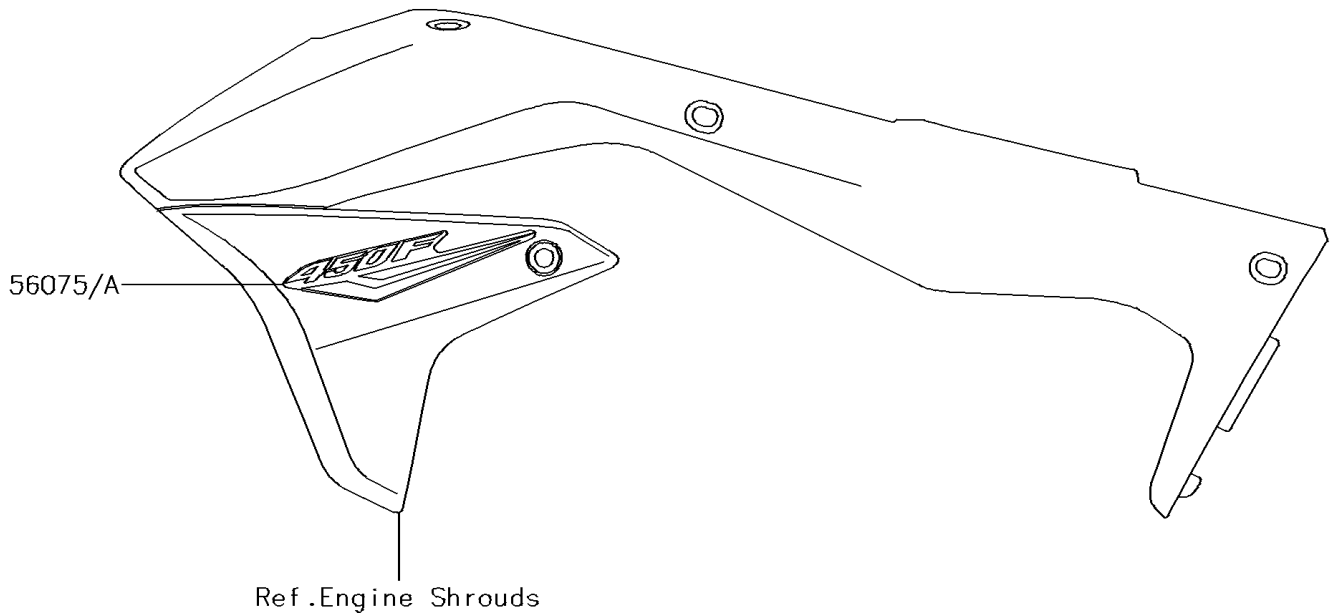

2018 KX™ 450F PARTS DIAGRAM

Decals(HJF)

F2861A

2018 KX™ 450F PARTS LIST

Decals(HJF)

ITEM NAME	PART NUMBER	QUANTITY
MARK,NUMBER PLATE (Ref # 56054)	56054-2260	1
PATTERN,SHROUD,LH,LWR (Ref # 56075)	56075-2858	1
PATTERN,SHROUD,RH,LWR (Ref # 56075A)	56075-2860	1