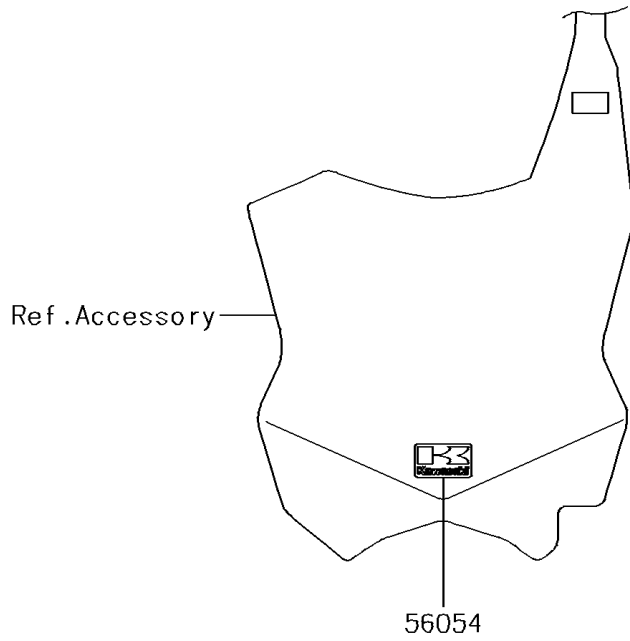

2018 KX™ 450F PARTS DIAGRAM

Decals(HJF)

F2861A

2018 KX™ 450F PARTS LIST

Decals(HJF)

ITEM NAME	PART NUMBER	QUANTITY
MARK,NUMBER PLATE (Ref # 56054)	56054-2260	1
PATTERN,SHROUD,LH,LWR (Ref # 56075)	56075-2858	1
PATTERN,SHROUD,RH,LWR (Ref # 56075A)	56075-2860	1