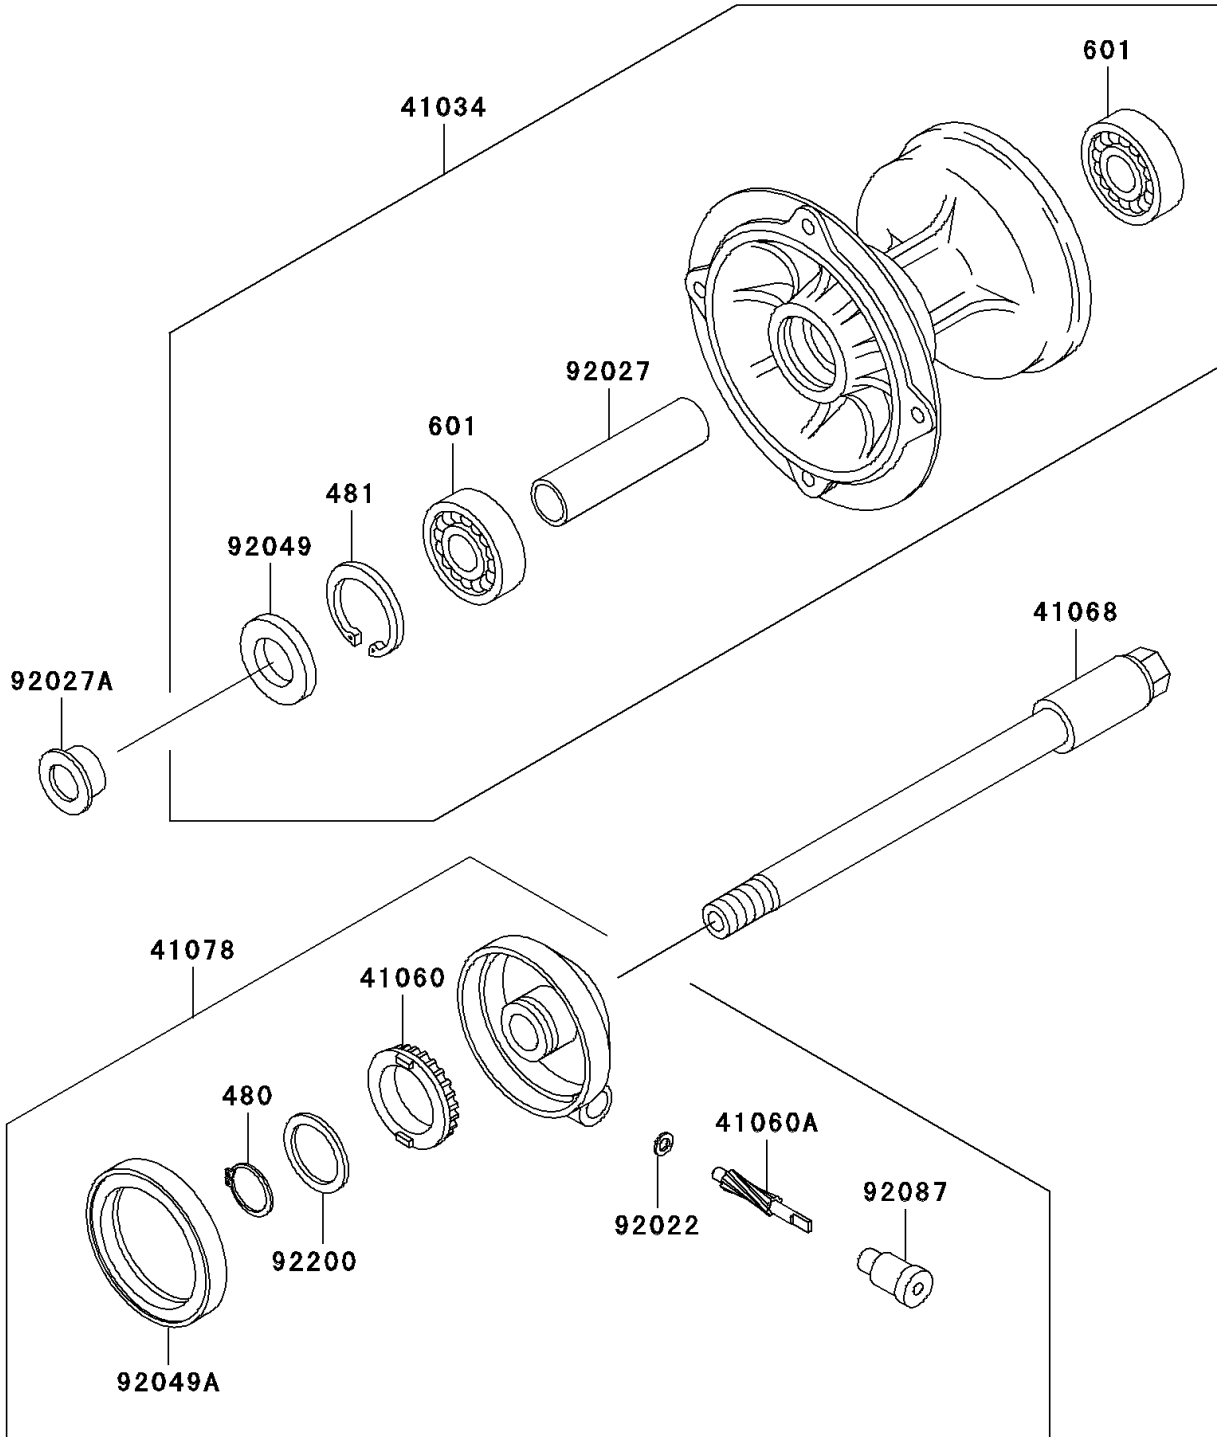

2001 KLX300R PARTS DIAGRAM

Front Hub

F2230

2001 KLX300R PARTS LIST

Front Hub

ITEM NAME	PART NUMBER	QUANTITY
-----------	-------------	----------