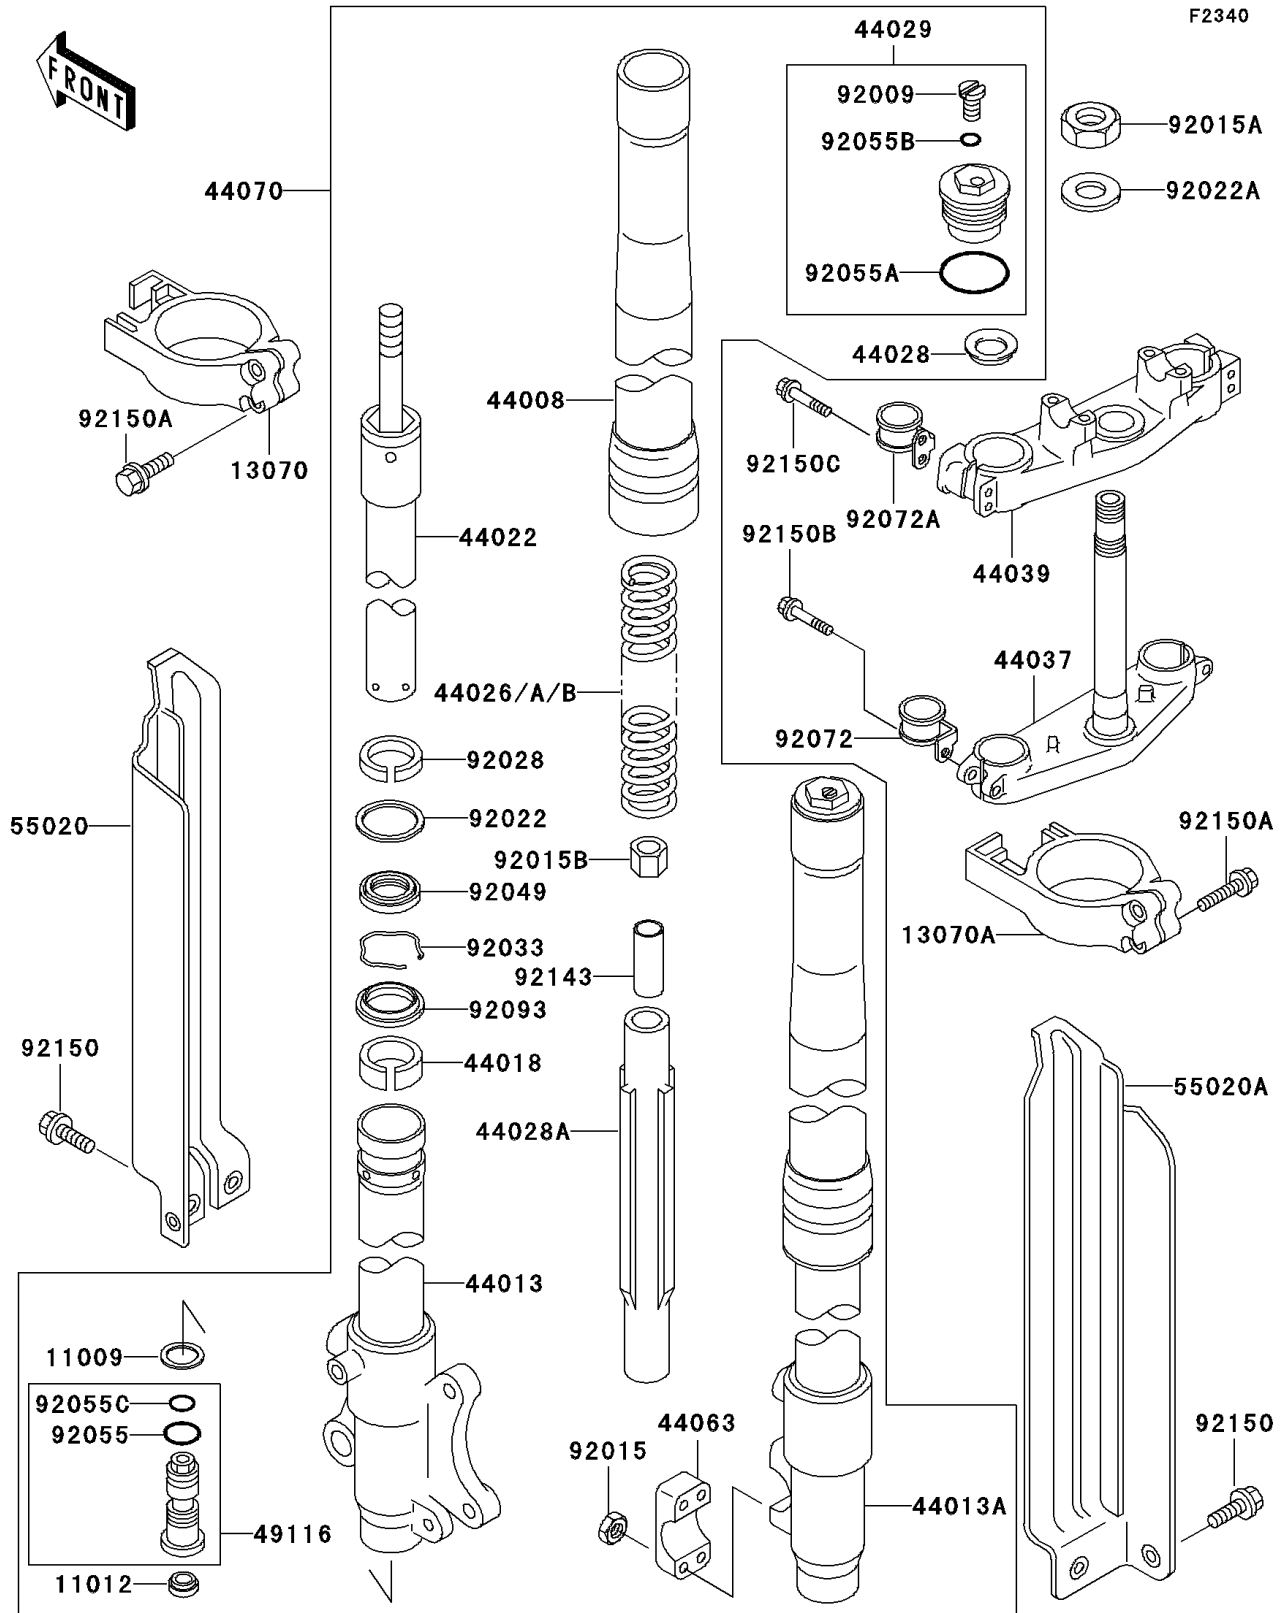

# 1999 KLX300R PARTS DIAGRAM

Front Fork

# 1999 KLX300R PARTS LIST

Front Fork

ITEM NAME	PART NUMBER	QUANTITY
-----------	-------------	----------