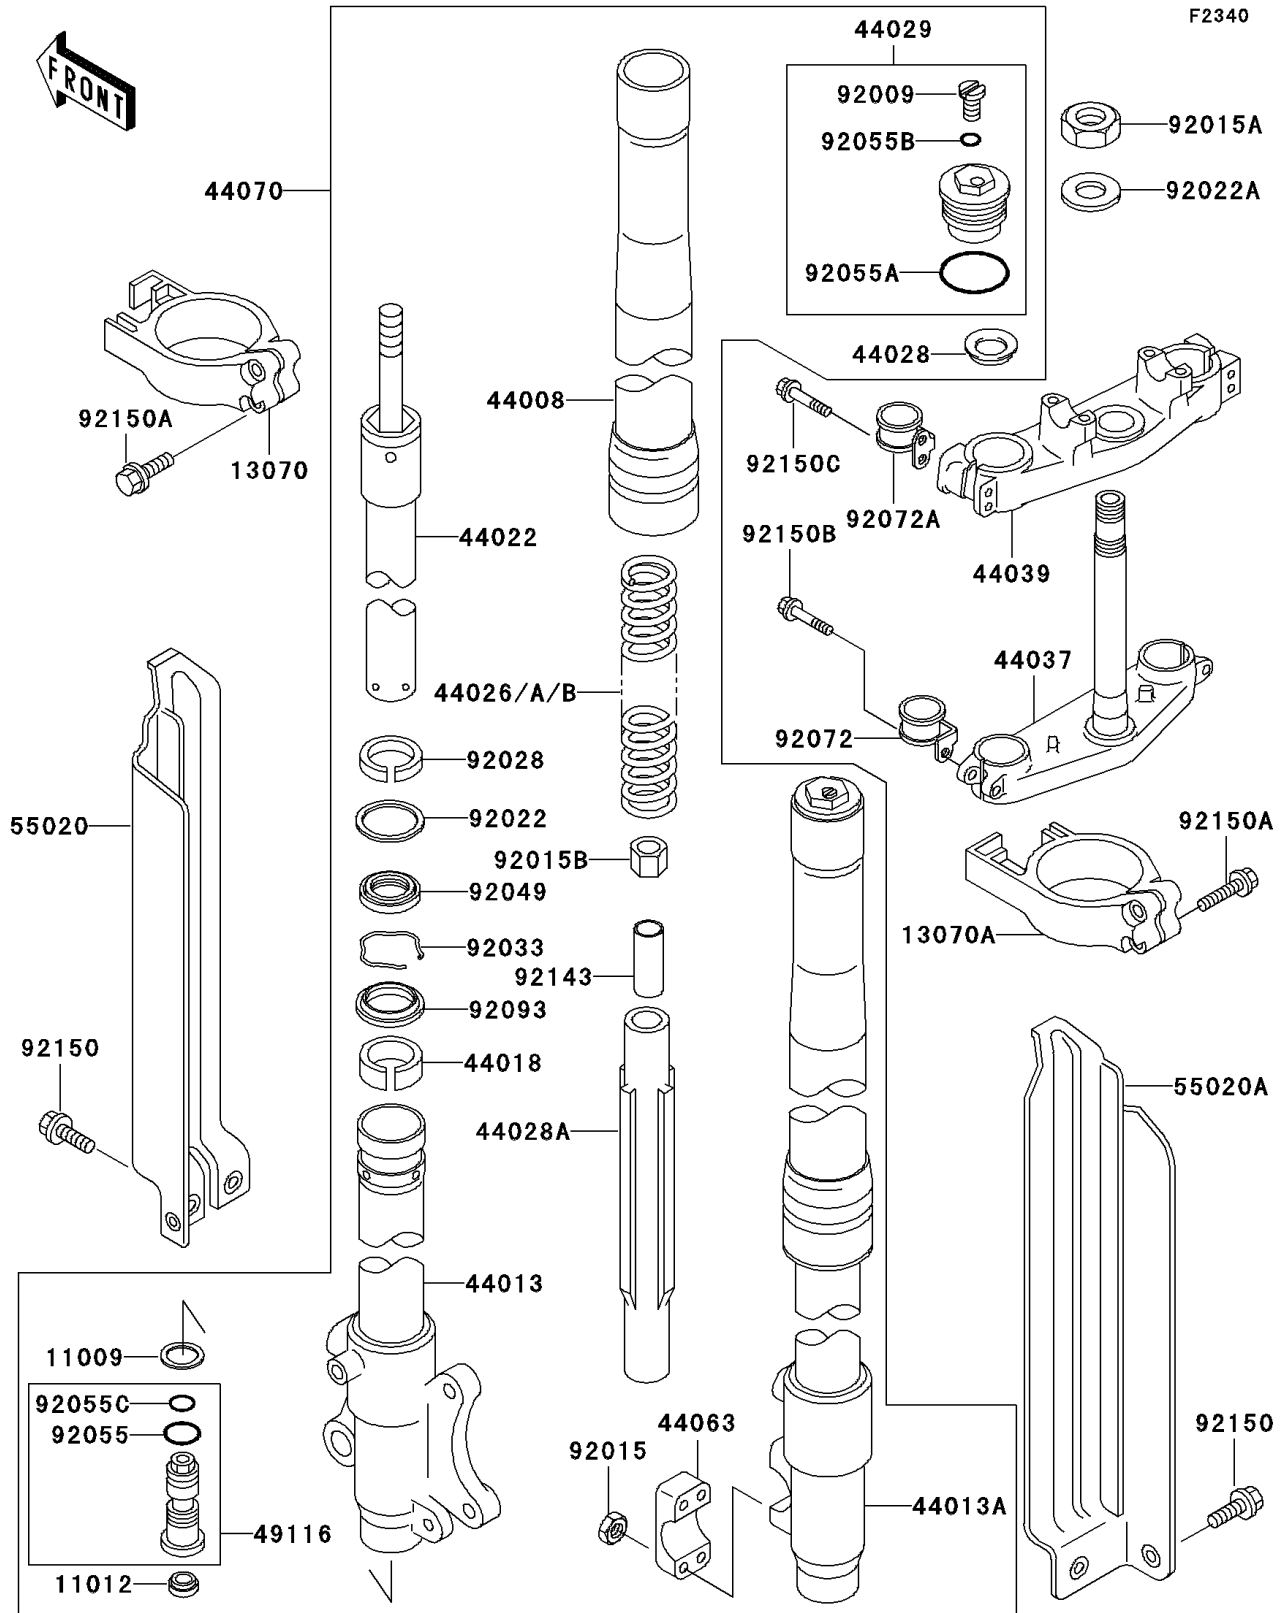

2001 KLX300R PARTS DIAGRAM

Front Fork