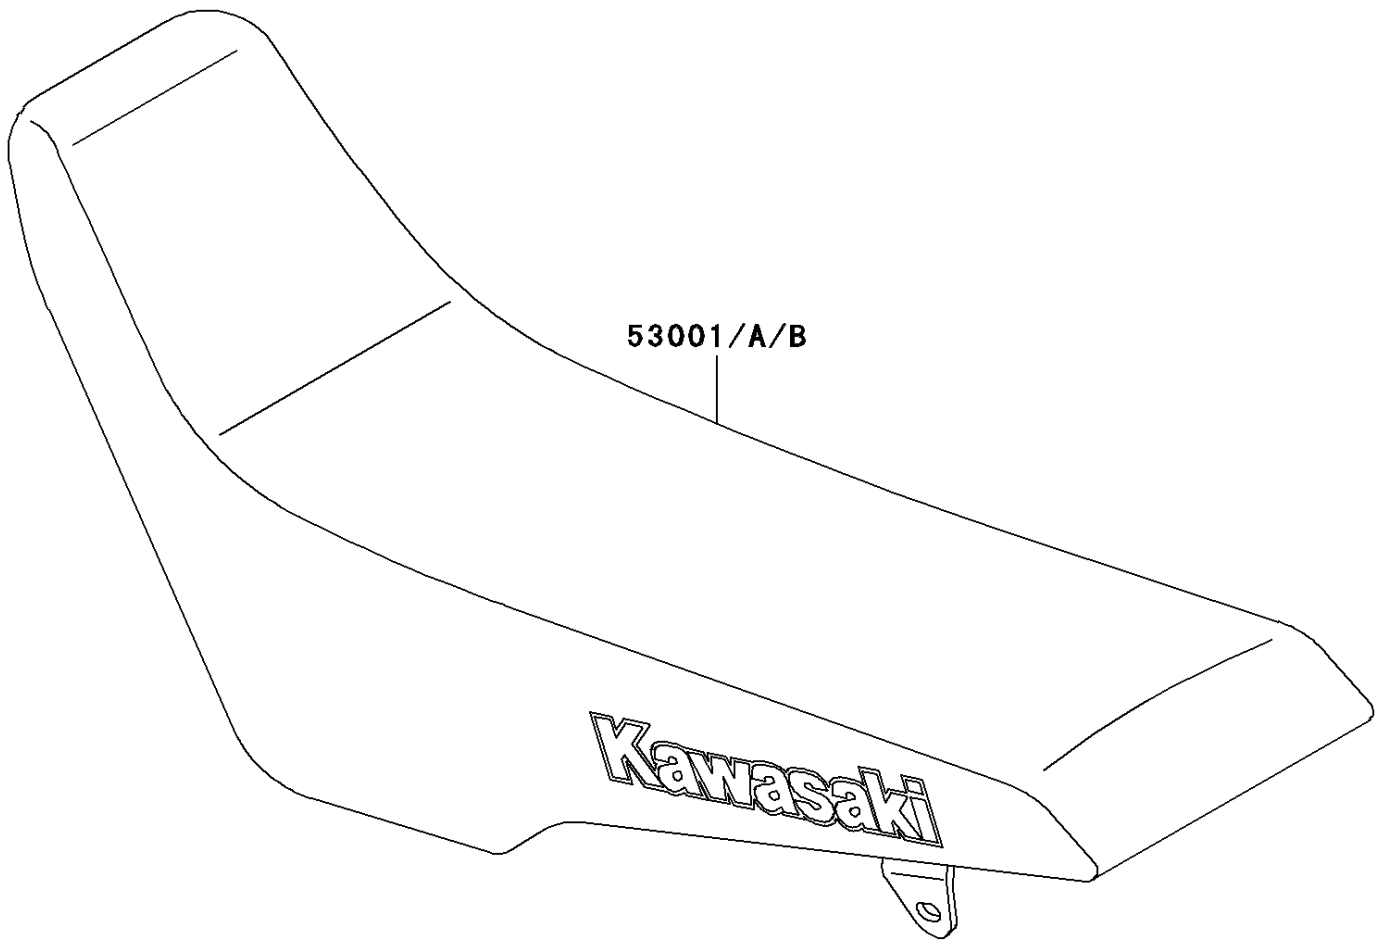

# 1997 KLX300R PARTS DIAGRAM

Seat

F2510

# 1997 KLX300R PARTS LIST

Seat

ITEM NAME	PART NUMBER	QUANTITY
SEAT-ASSY,DUAL,VIOLET (Ref # 53001A)	53001-1812-LW	1