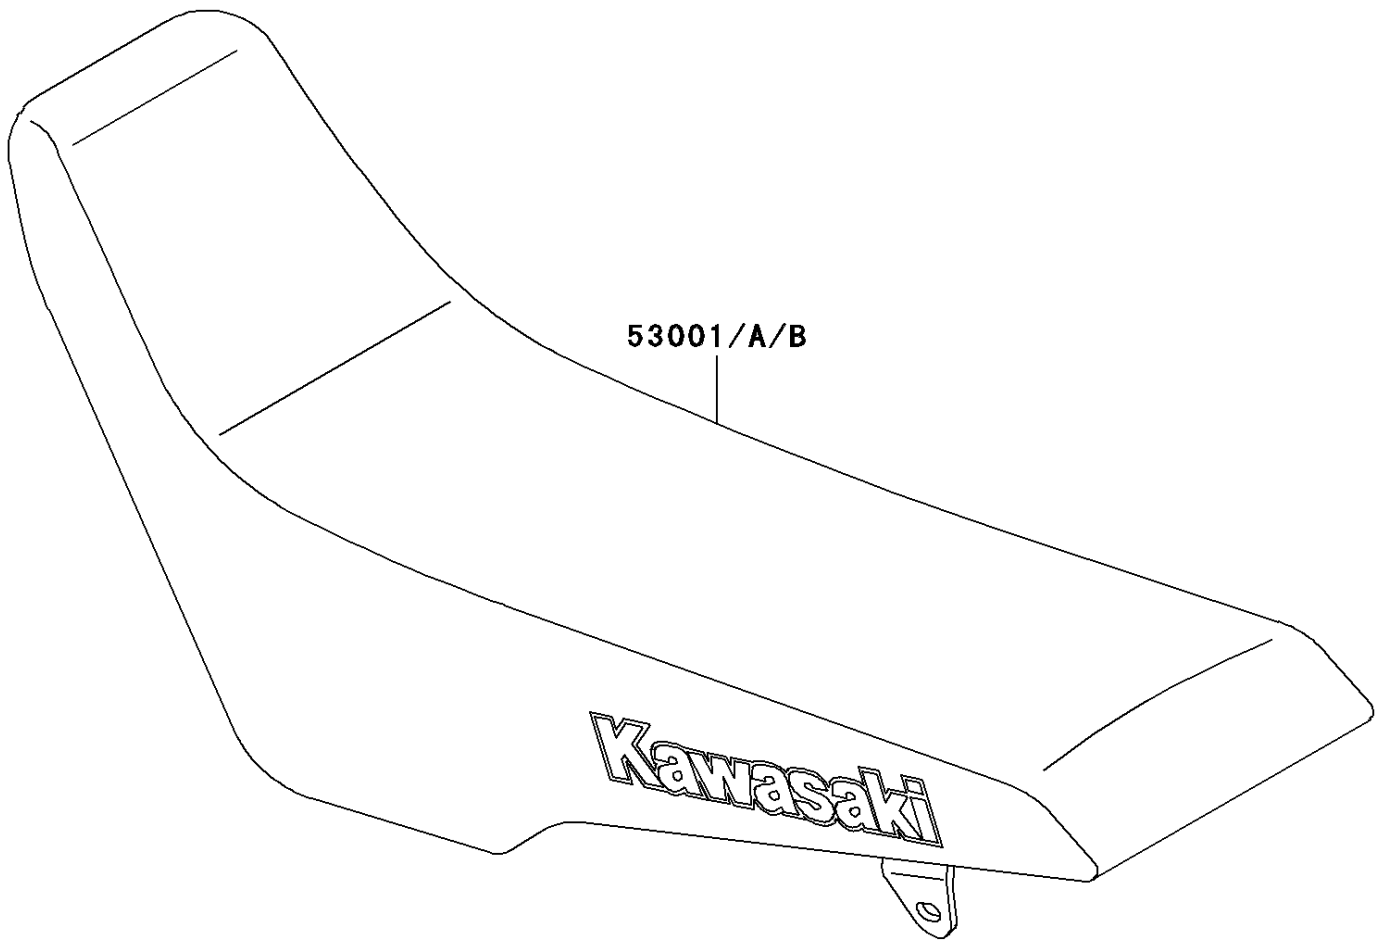

1999 KLX300R PARTS DIAGRAM

Seat

F2510

1999 KLX300R PARTS LIST

Seat

ITEM NAME	PART NUMBER	QUANTITY
SEAT-ASSY,DUAL,GRAY 20 (Ref # 53001)	53001-1812-K4	1