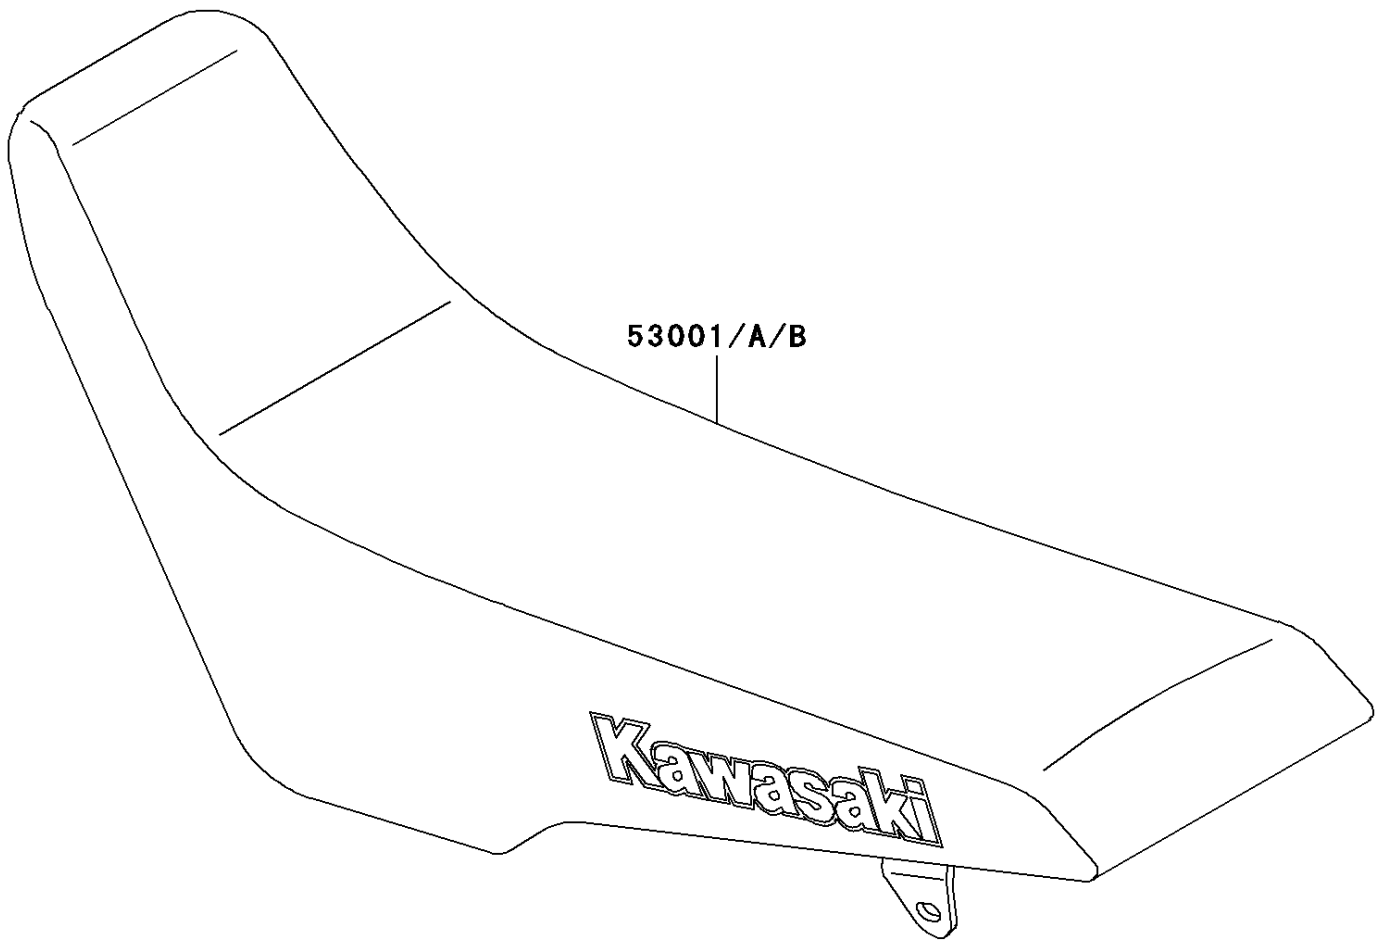

2000 KLX300R PARTS DIAGRAM

Seat

F2510

2000 KLX300R PARTS LIST

Seat

ITEM NAME	PART NUMBER	QUANTITY
SEAT-ASSY,DUAL,BLACK (Ref # 53001B)	53001-1812-MW	1