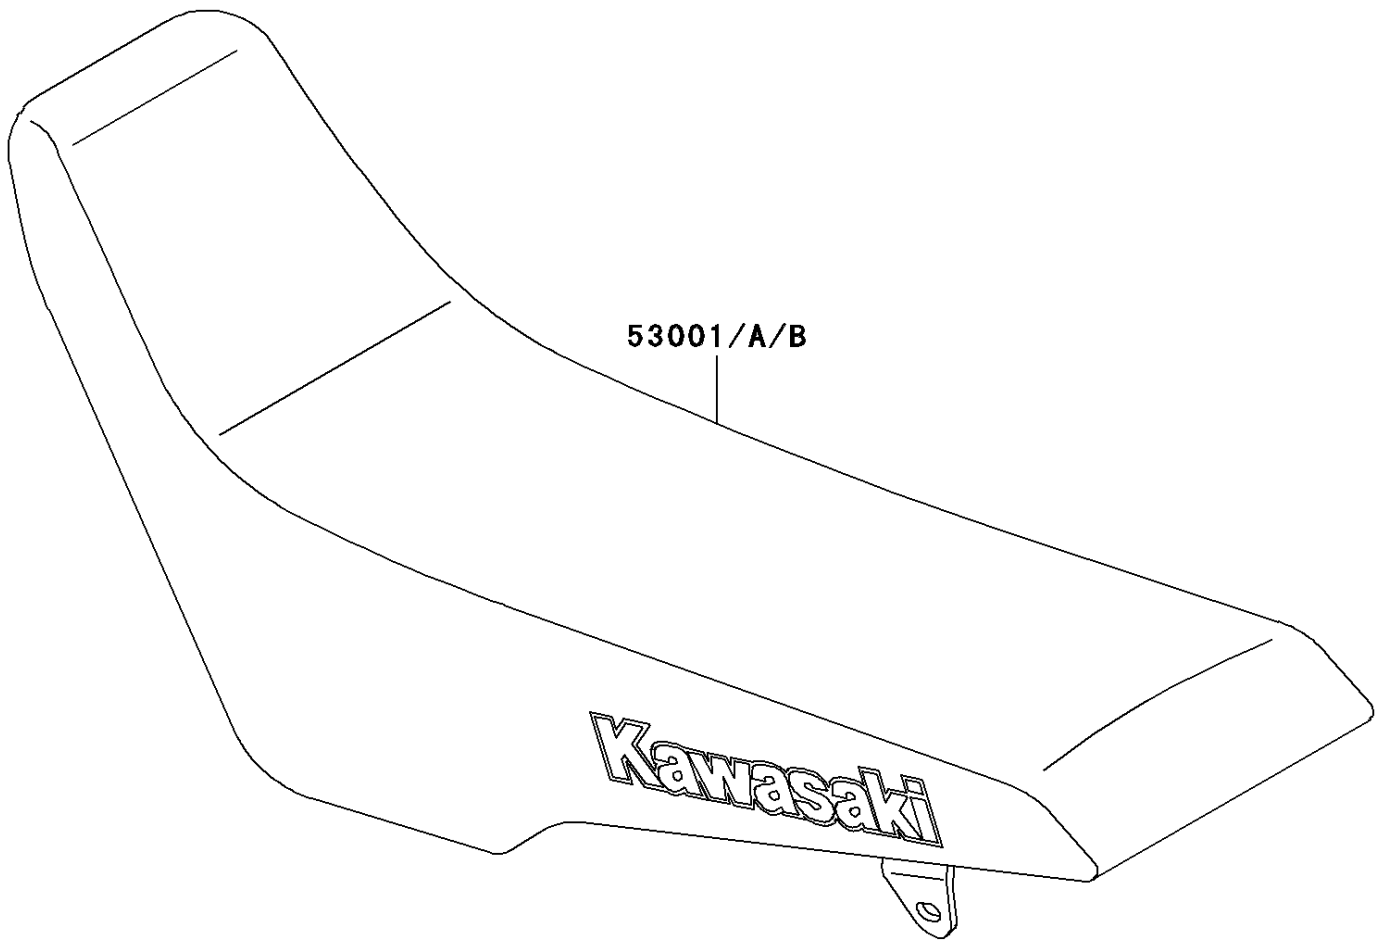

# 2001 KLX300R PARTS DIAGRAM

Seat

F2510

## 2001 KLX300R PARTS LIST

Seat

ITEM NAME	PART NUMBER	QUANTITY
SEAT-ASSY,DUAL,BLACK (Ref # 53001B)	53001-1812-MW	1