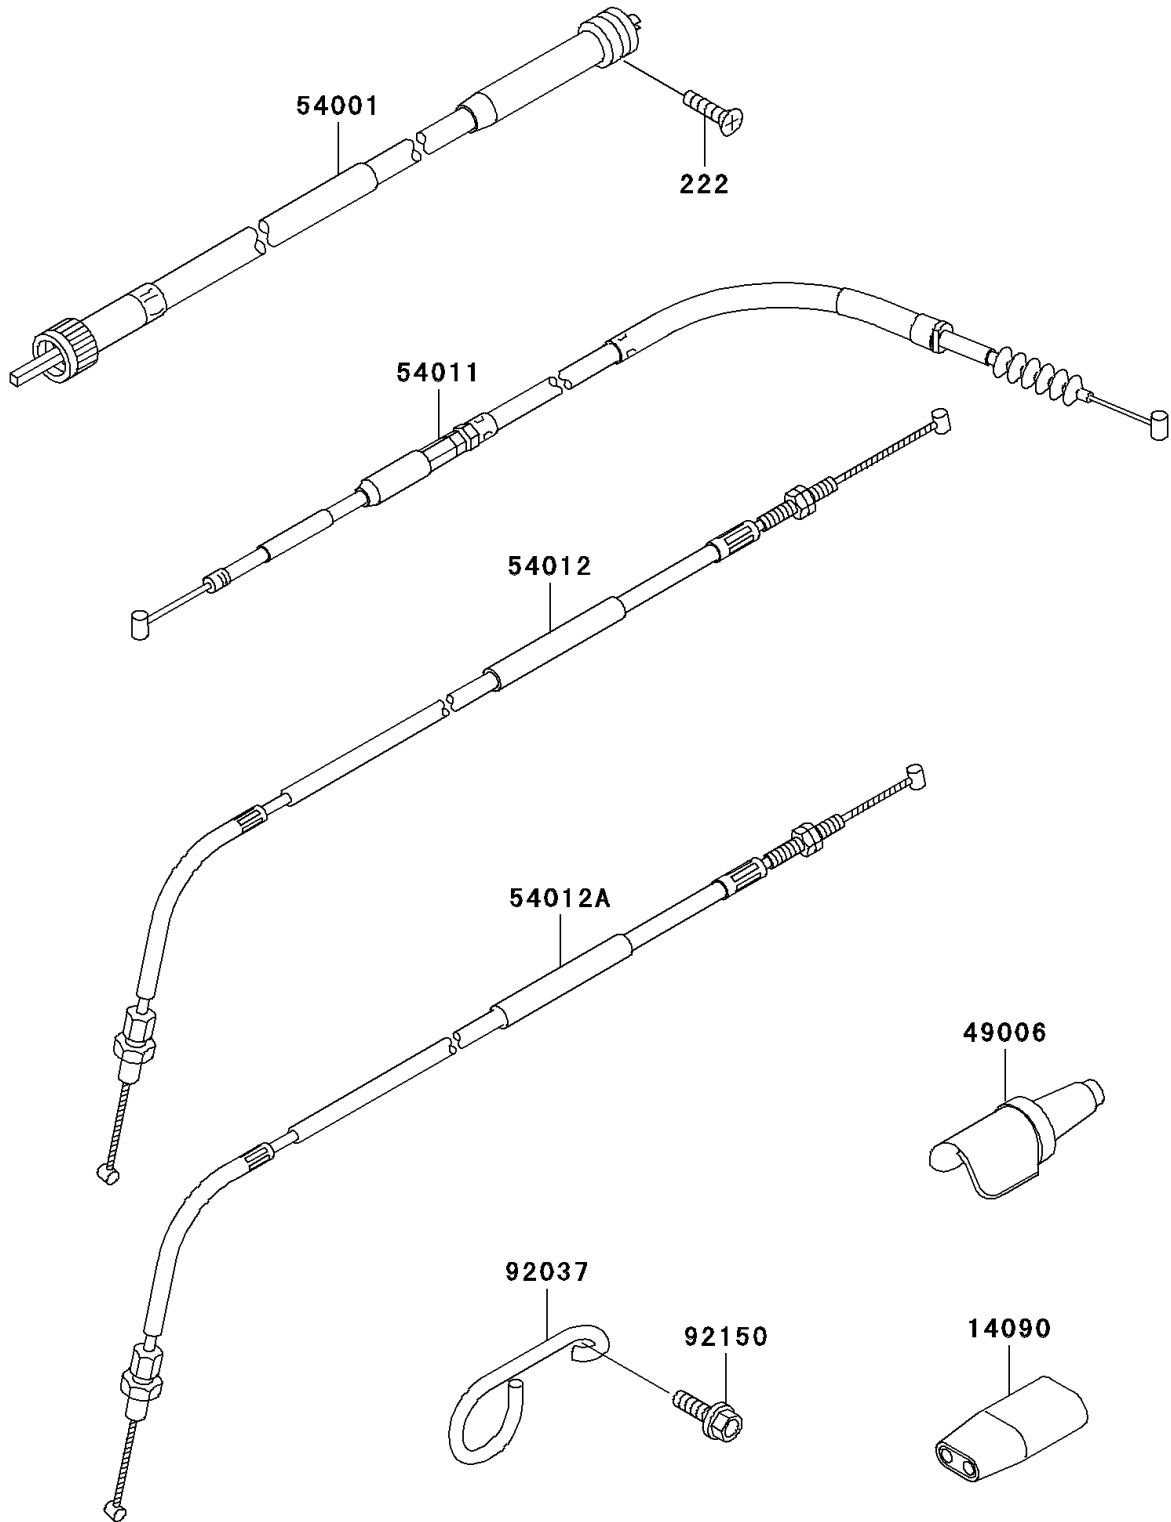

1997 KLX300R PARTS DIAGRAM

Cables

F2540

1997 KLX300R PARTS LIST

Cables

ITEM NAME	PART NUMBER	QUANTITY
SCREW-CSK-RD-CROS (Ref # 222)	222C0520	1
COVER,THROTTLE CABLE (Ref # 14090)	14090-1309	1
BOOT (Ref # 49006)	49006-1189	1
CABLE-SPEEDMETER (Ref # 54001)	54001-1198	1
CABLE-CLUTCH (Ref # 54011)	54011-1385	1
CABLE-THROTTLE,OPENING (Ref # 54012)	54012-1457	1
CABLE-THROTTLE,CLOSING (Ref # 54012A)	54012-1467	1
CLAMP,CABLE (Ref # 92037)	92037-1064	2
BOLT,6X14 (Ref # 92150)	92150-1340	1