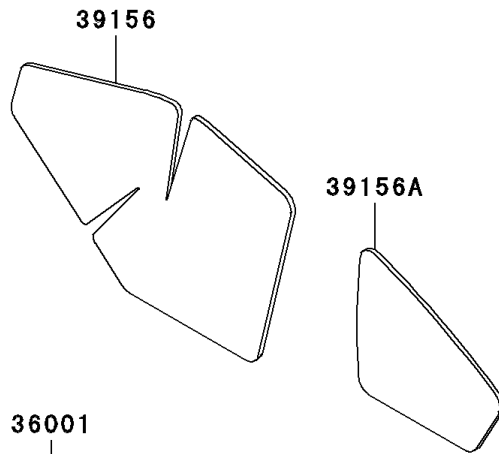

# 1998 KLX300R PARTS DIAGRAM

Side Covers

F2611

# 1998 KLX300R PARTS LIST

## Side Covers

ITEM NAME	PART NUMBER	QUANTITY
COVER-SIDE,LH,P.WHITE (Ref # 36001)	36001-1497-6F	1
COVER-SIDE,RH,P.WHITE (Ref # 36001A)	36001-1498-6F	1
PAD,SIDE COVER,RH (Ref # 39156)	39156-1345	1
PAD,SIDE COVER,RH (Ref # 39156A)	39156-1346	1
DAMPER (Ref # 92075)	92075-1658	1
COLLAR (Ref # 92143)	92143-1196	4
BOLT,6X20 (Ref # 92150)	92150-1339	4