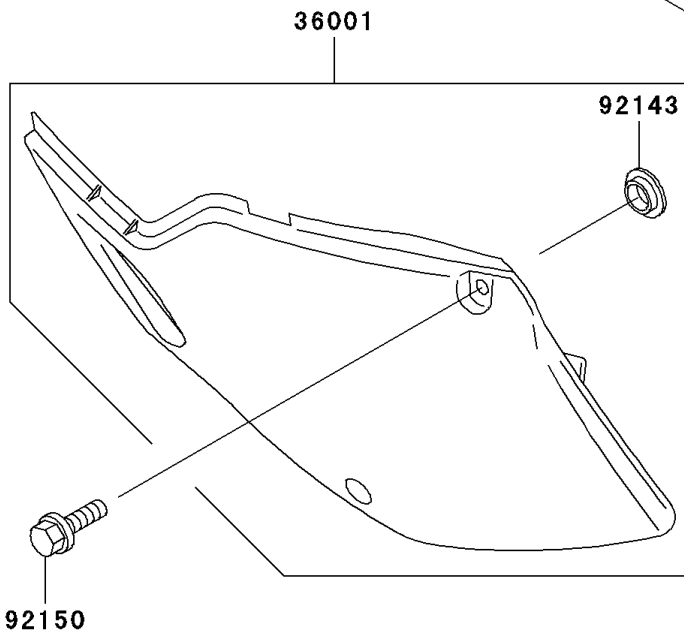

# 1998 KLX300R PARTS DIAGRAM

Side Covers

F2611

# 1998 KLX300R PARTS LIST

## Side Covers

ITEM NAME	PART NUMBER	QUANTITY
COVER-SIDE,LH,P.WHITE (Ref # 36001)	36001-1497-6F	1
COVER-SIDE,RH,P.WHITE (Ref # 36001A)	36001-1498-6F	1
PAD,SIDE COVER,RH (Ref # 39156)	39156-1345	1
PAD,SIDE COVER,RH (Ref # 39156A)	39156-1346	1
DAMPER (Ref # 92075)	92075-1658	1
COLLAR (Ref # 92143)	92143-1196	4
BOLT,6X20 (Ref # 92150)	92150-1339	4