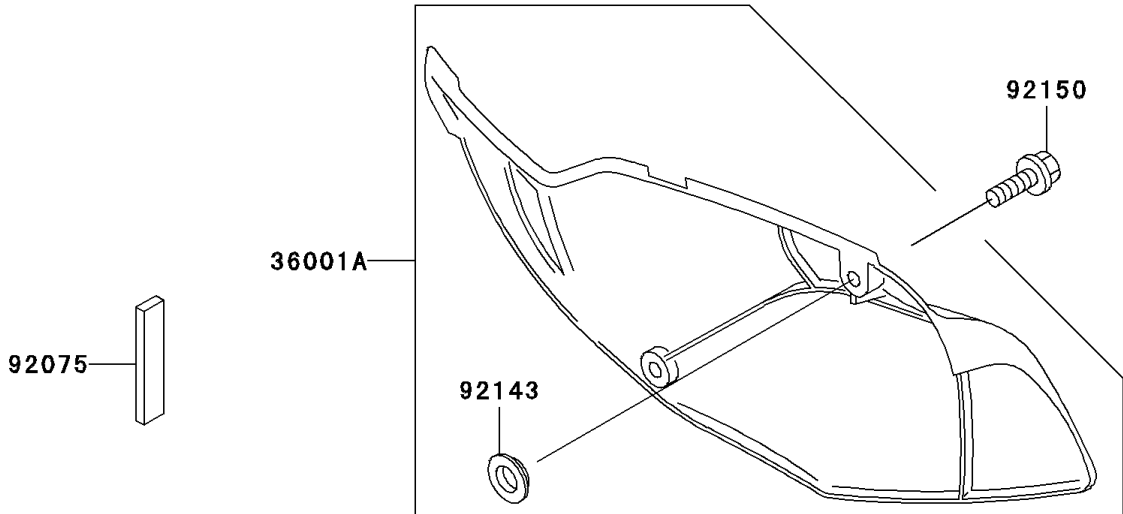

# 1998 KLX300R PARTS DIAGRAM

Side Covers

F2611

# 1998 KLX300R PARTS LIST

## Side Covers

ITEM NAME	PART NUMBER	QUANTITY
COVER-SIDE,LH,P.WHITE (Ref # 36001)	36001-1497-6F	1
COVER-SIDE,RH,P.WHITE (Ref # 36001A)	36001-1498-6F	1
PAD,SIDE COVER,RH (Ref # 39156)	39156-1345	1
PAD,SIDE COVER,RH (Ref # 39156A)	39156-1346	1
DAMPER (Ref # 92075)	92075-1658	1
COLLAR (Ref # 92143)	92143-1196	4
BOLT,6X20 (Ref # 92150)	92150-1339	4