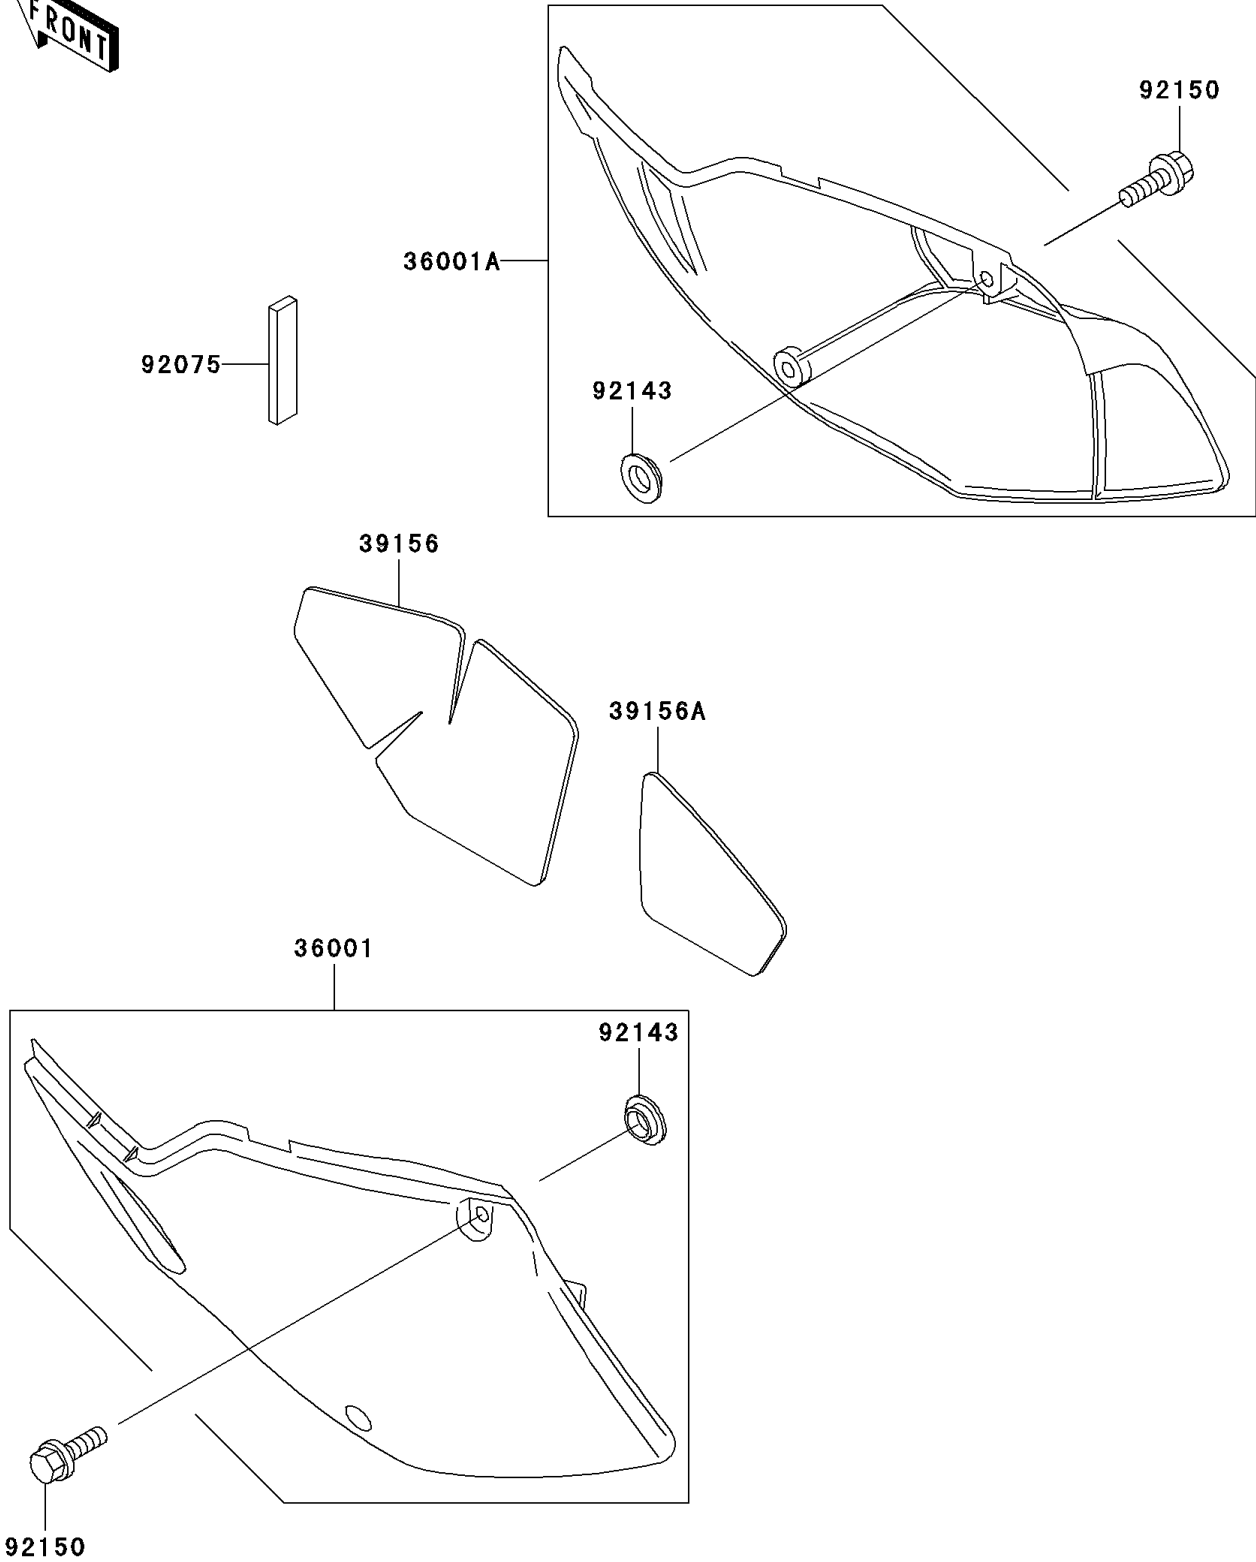

1998 KLX300R PARTS DIAGRAM

Side Covers

F2611

1998 KLX300R PARTS LIST

Side Covers

| ITEM NAME | PART NUMBER | QUANTITY |
|--------------------------------------|---------------|----------|
| COVER-SIDE,LH,P.WHITE (Ref # 36001) | 36001-1497-6F | 1 |
| COVER-SIDE,RH,P.WHITE (Ref # 36001A) | 36001-1498-6F | 1 |
| PAD,SIDE COVER,RH (Ref # 39156) | 39156-1345 | 1 |
| PAD,SIDE COVER,RH (Ref # 39156A) | 39156-1346 | 1 |
| DAMPER (Ref # 92075) | 92075-1658 | 1 |
| COLLAR (Ref # 92143) | 92143-1196 | 4 |
| BOLT,6X20 (Ref # 92150) | 92150-1339 | 4 |