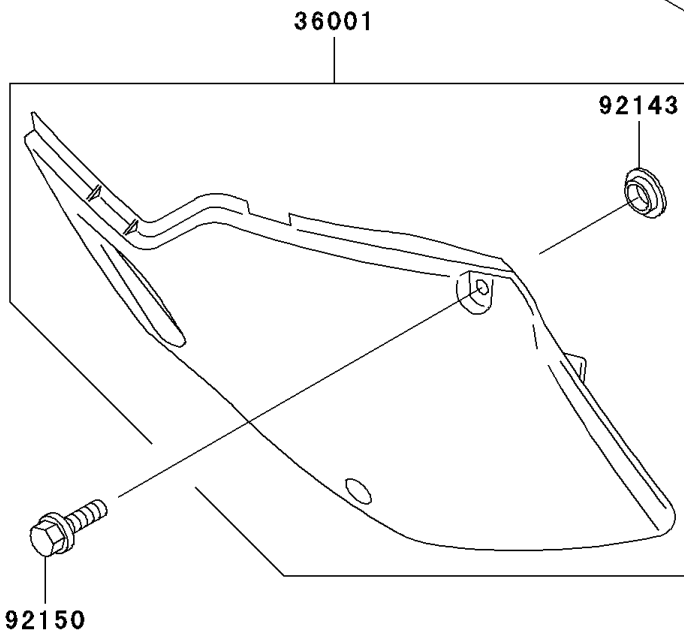

1999 KLX300R PARTS DIAGRAM

Side Covers

F2611

1999 KLX300R PARTS LIST

Side Covers

ITEM NAME	PART NUMBER	QUANTITY
COVER-SIDE,LH,P.WHITE (Ref # 36001)	36001-1497-6F	1
COVER-SIDE,RH,P.WHITE (Ref # 36001A)	36001-1498-6F	1
PAD,SIDE COVER,RH (Ref # 39156)	39156-1345	1
PAD,SIDE COVER,RH (Ref # 39156A)	39156-1346	1
DAMPER (Ref # 92075)	92075-1658	1
COLLAR (Ref # 92143)	92143-1196	4
BOLT,6X20 (Ref # 92150)	92150-1339	4