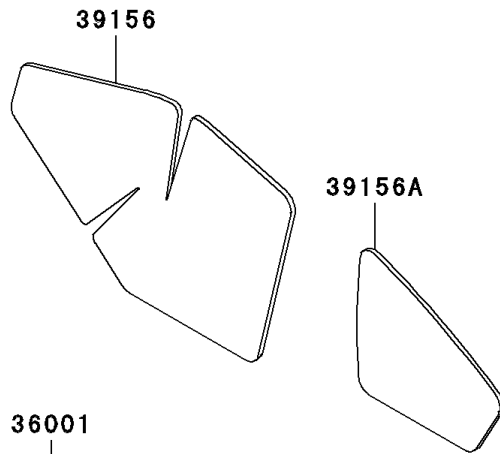

1999 KLX300R PARTS DIAGRAM

Side Covers

F2611

1999 KLX300R PARTS LIST

Side Covers

ITEM NAME	PART NUMBER	QUANTITY
COVER-SIDE,LH,P.WHITE (Ref # 36001)	36001-1497-6F	1
COVER-SIDE,RH,P.WHITE (Ref # 36001A)	36001-1498-6F	1
PAD,SIDE COVER,RH (Ref # 39156)	39156-1345	1
PAD,SIDE COVER,RH (Ref # 39156A)	39156-1346	1
DAMPER (Ref # 92075)	92075-1658	1
COLLAR (Ref # 92143)	92143-1196	4
BOLT,6X20 (Ref # 92150)	92150-1339	4