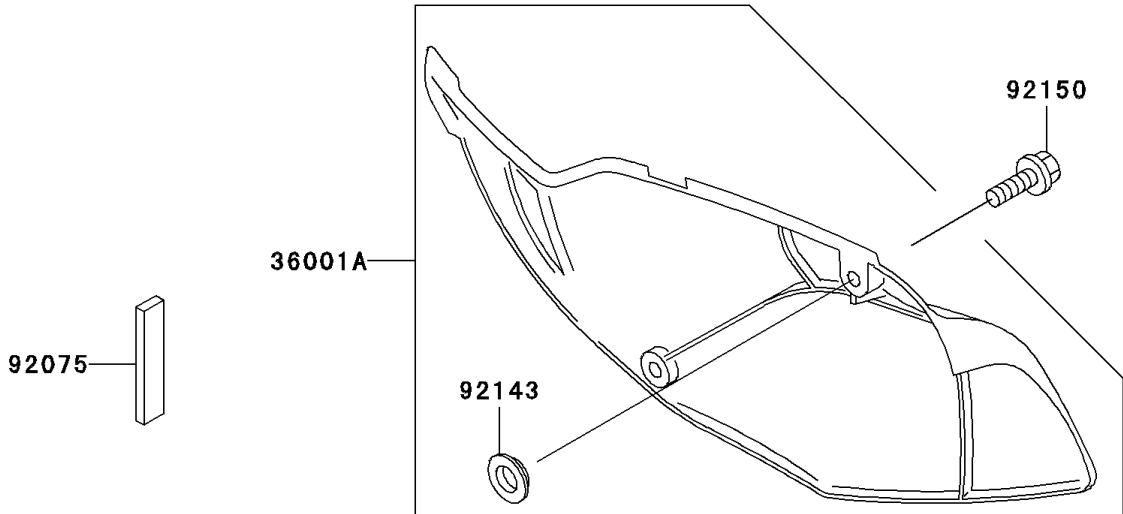

1999 KLX300R PARTS DIAGRAM

Side Covers

F2611

1999 KLX300R PARTS LIST

Side Covers

ITEM NAME	PART NUMBER	QUANTITY
COVER-SIDE,LH,P.WHITE (Ref # 36001)	36001-1497-6F	1
COVER-SIDE,RH,P.WHITE (Ref # 36001A)	36001-1498-6F	1
PAD,SIDE COVER,RH (Ref # 39156)	39156-1345	1
PAD,SIDE COVER,RH (Ref # 39156A)	39156-1346	1
DAMPER (Ref # 92075)	92075-1658	1
COLLAR (Ref # 92143)	92143-1196	4
BOLT,6X20 (Ref # 92150)	92150-1339	4