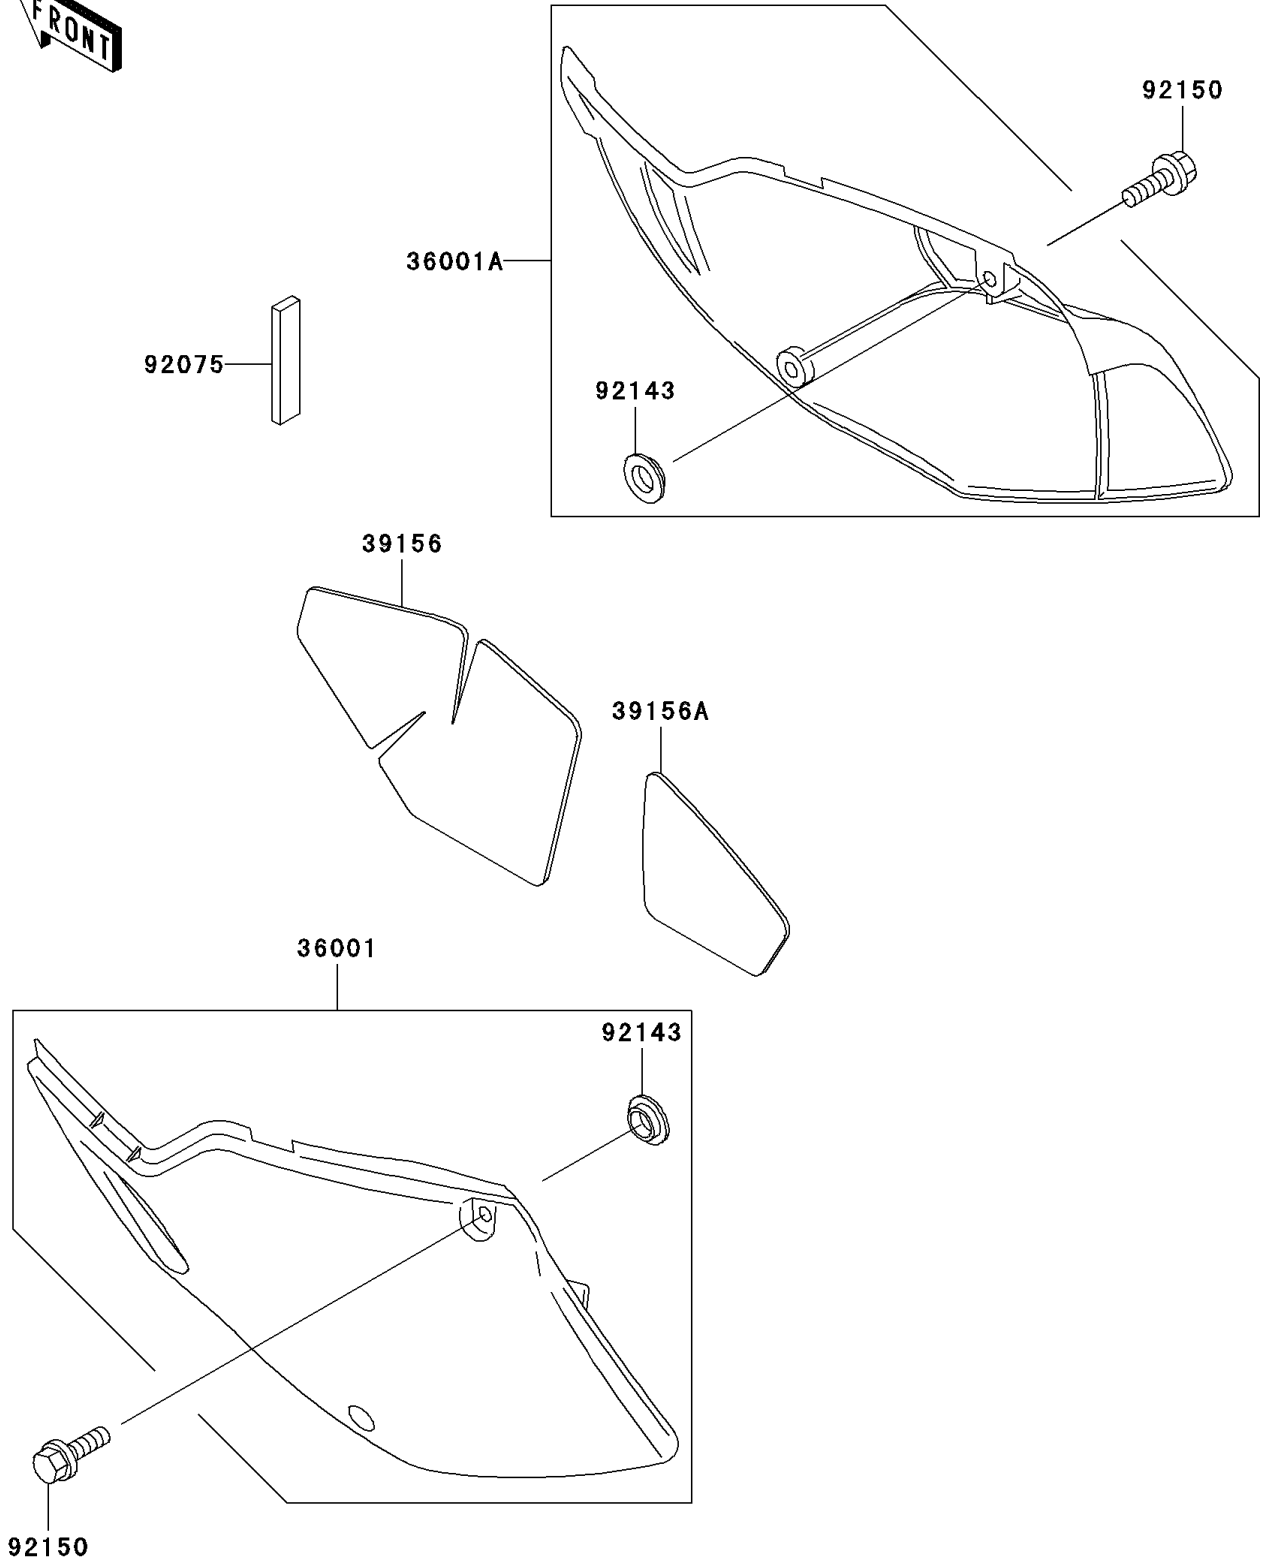

# 2001 KLX300R PARTS DIAGRAM

Side Covers

F2611

## 2001 KLX300R PARTS LIST

### Side Covers

ITEM NAME	PART NUMBER	QUANTITY
COVER-SIDE,LH,P.WHITE (Ref # 36001)	36001-1497-6F	1
COVER-SIDE,RH,P.WHITE (Ref # 36001A)	36001-1498-6F	1
PAD,SIDE COVER,RH (Ref # 39156)	39156-1345	1
PAD,SIDE COVER,RH (Ref # 39156A)	39156-1346	1
DAMPER (Ref # 92075)	92075-1658	1
COLLAR (Ref # 92143)	92143-1196	4
BOLT,6X20 (Ref # 92150)	92150-1339	4