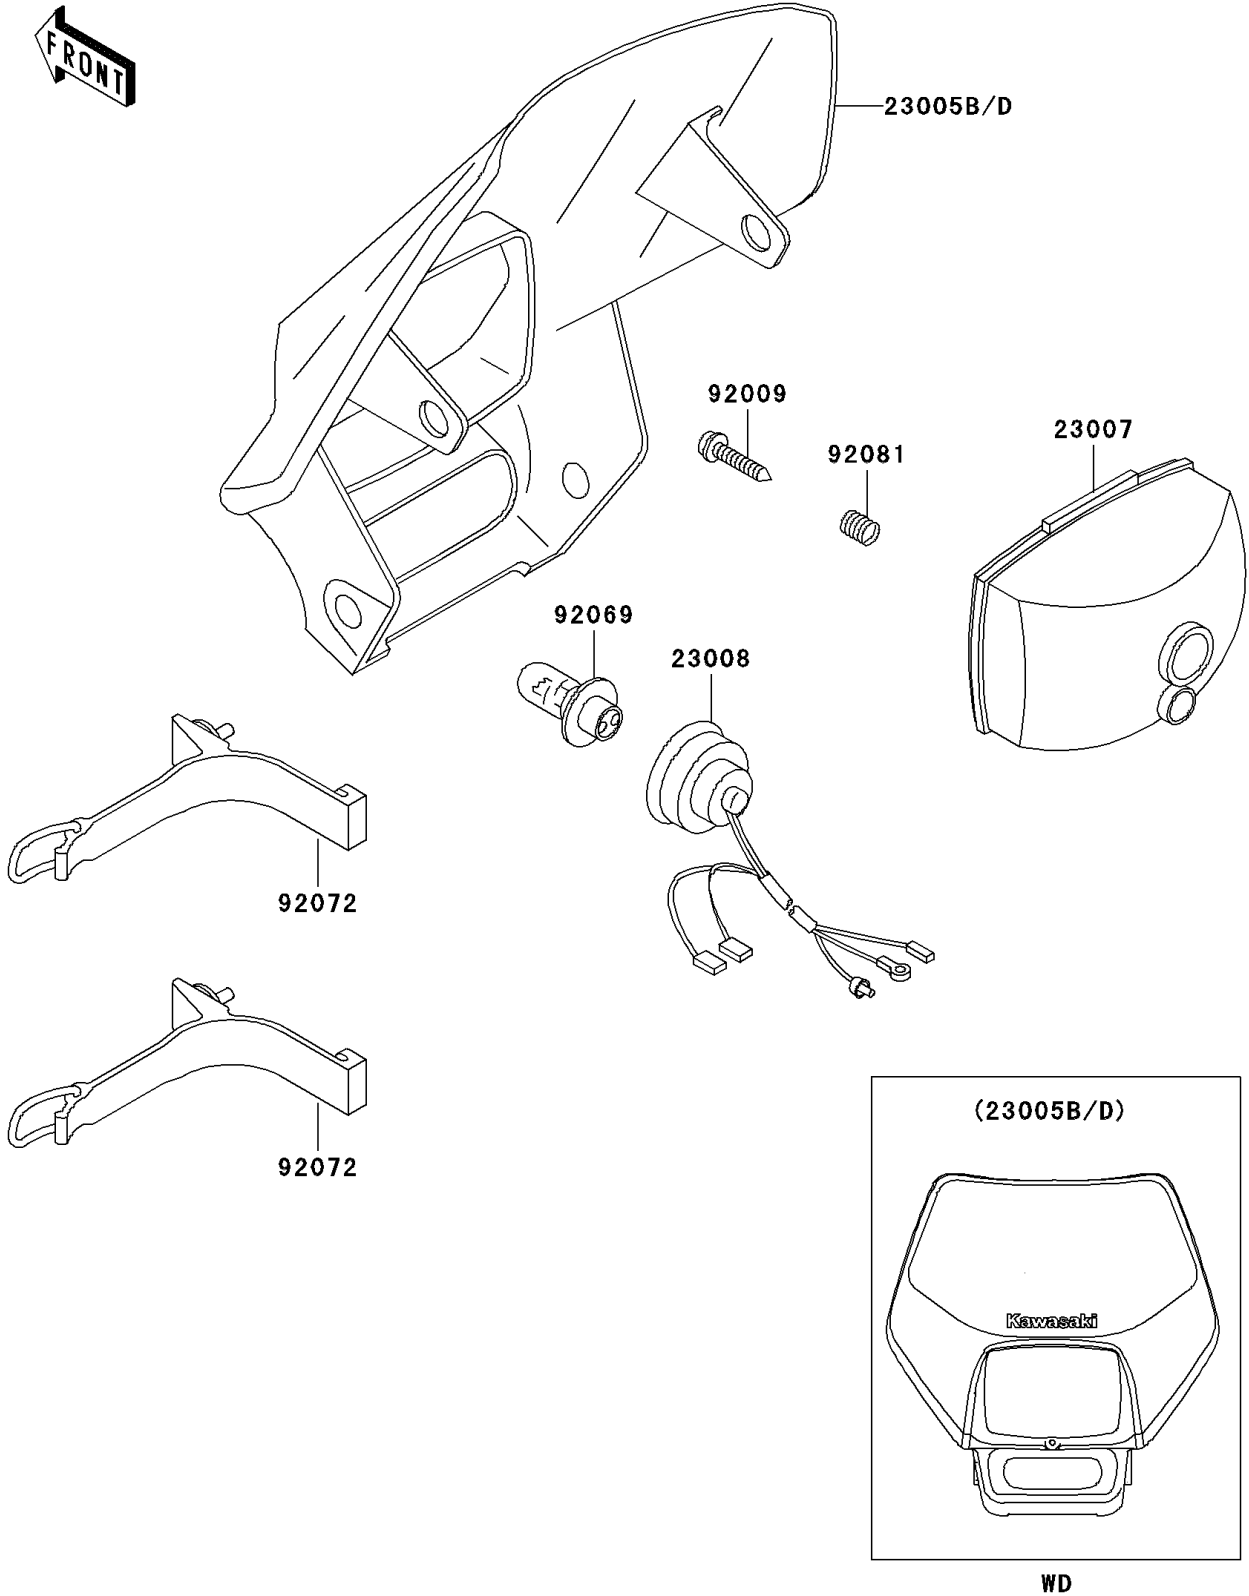

1998 KLX300R PARTS DIAGRAM

Headlight(s)

F2710

1998 KLX300R PARTS LIST

Headlight(s)

ITEM NAME	PART NUMBER	QUANTITY
BODY-COMP-HEAD LAMP,L.GREEN (Ref # 23005B)	23005-5032-6W	1
LENS-COMP,HEAD LAMP (Ref # 23007)	23007-1246	1
SOCKET-ASSY,HEAD LAMP (Ref # 23008)	23008-1513	1
SCREW,TAPPING (Ref # 92009)	92009-1695	1
BULB,12V 30/30W (Ref # 92069)	92069-1080	1
BAND,HEAD LAMP COVER (Ref # 92072)	92072-1297	4
SPRING,FOUCUS ADJUSTING (Ref # 92081)	92081-1519	1