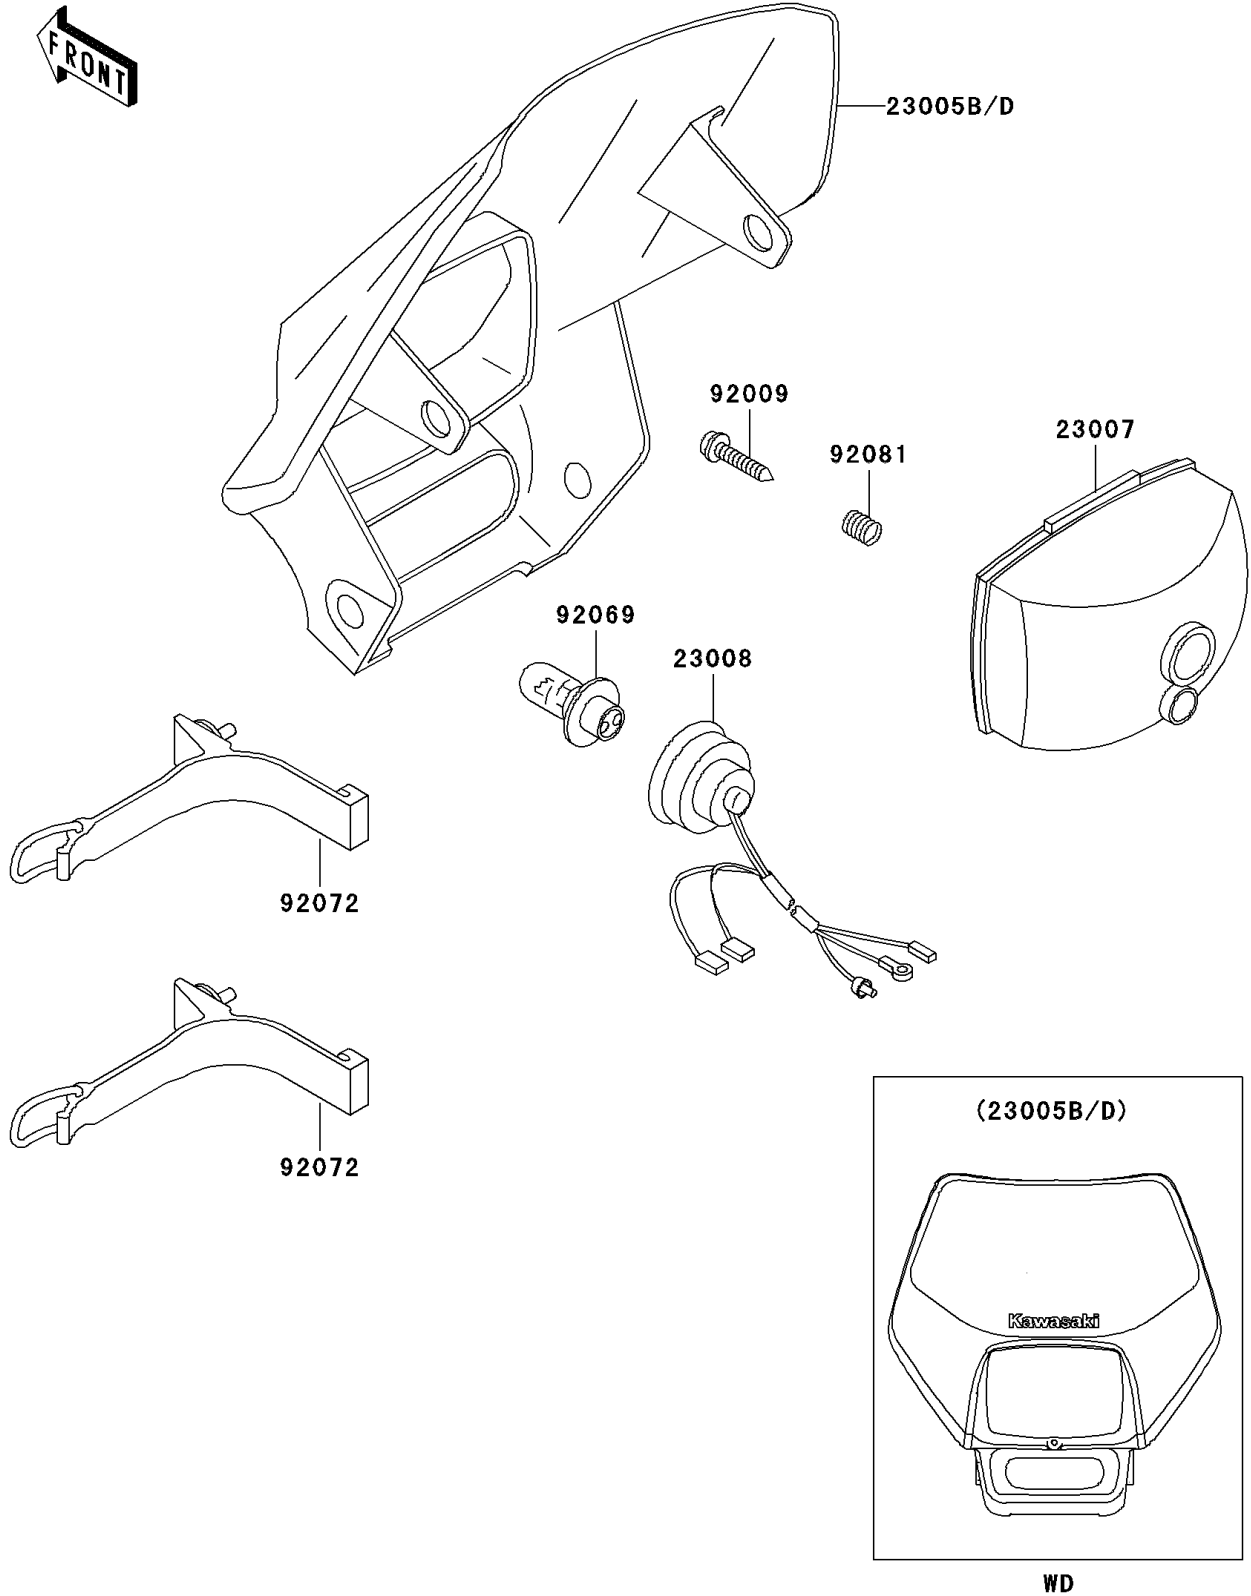

1999 KLX300R PARTS DIAGRAM

Headlight(s)

F2710

1999 KLX300R PARTS LIST

Headlight(s)

ITEM NAME	PART NUMBER	QUANTITY
BODY-COMP-HEAD LAMP,L.GREEN (Ref # 23005D)	23005-5040-6W	1
LENS-COMP,HEAD LAMP (Ref # 23007)	23007-1246	1
SOCKET-ASSY,HEAD LAMP (Ref # 23008)	23008-1513	1
SCREW,TAPPING (Ref # 92009)	92009-1695	1
BULB,12V 30/30W (Ref # 92069)	92069-1080	1
BAND,HEAD LAMP COVER (Ref # 92072)	92072-1297	4
SPRING,FOUCUS ADJUSTING (Ref # 92081)	92081-1519	1