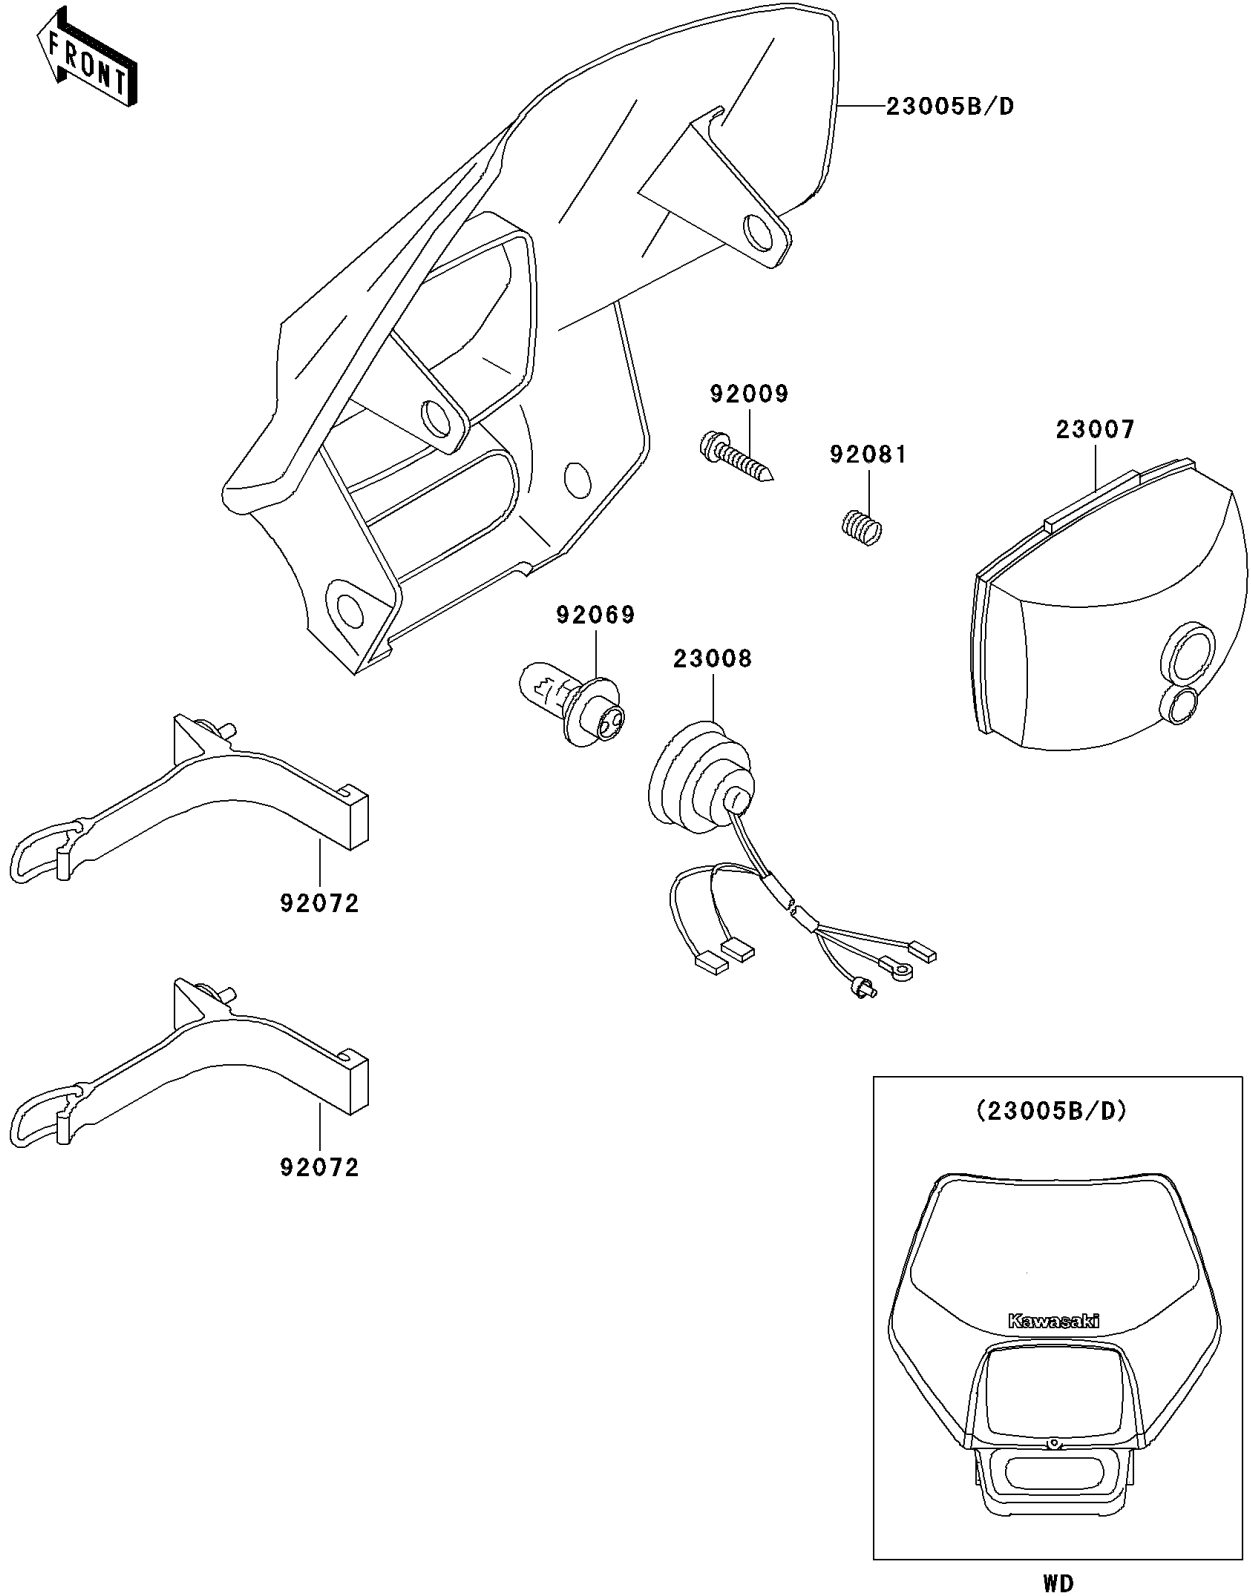

2001 KLX300R PARTS DIAGRAM

Headlight(s)

F2710

2001 KLX300R PARTS LIST

Headlight(s)

ITEM NAME	PART NUMBER	QUANTITY
BODY-COMP-HEAD LAMP,L.GREEN (Ref # 23005D)	23005-5040-6W	1
LENS-COMP,HEAD LAMP (Ref # 23007)	23007-1246	1
SOCKET-ASSY,HEAD LAMP (Ref # 23008)	23008-1513	1
SCREW,TAPPING (Ref # 92009)	92009-1695	1
BULB,12V 30/30W (Ref # 92069)	92069-1080	1
BAND,HEAD LAMP COVER (Ref # 92072)	92072-1297	4
SPRING,FOUCUS ADJUSTING (Ref # 92081)	92081-1519	1