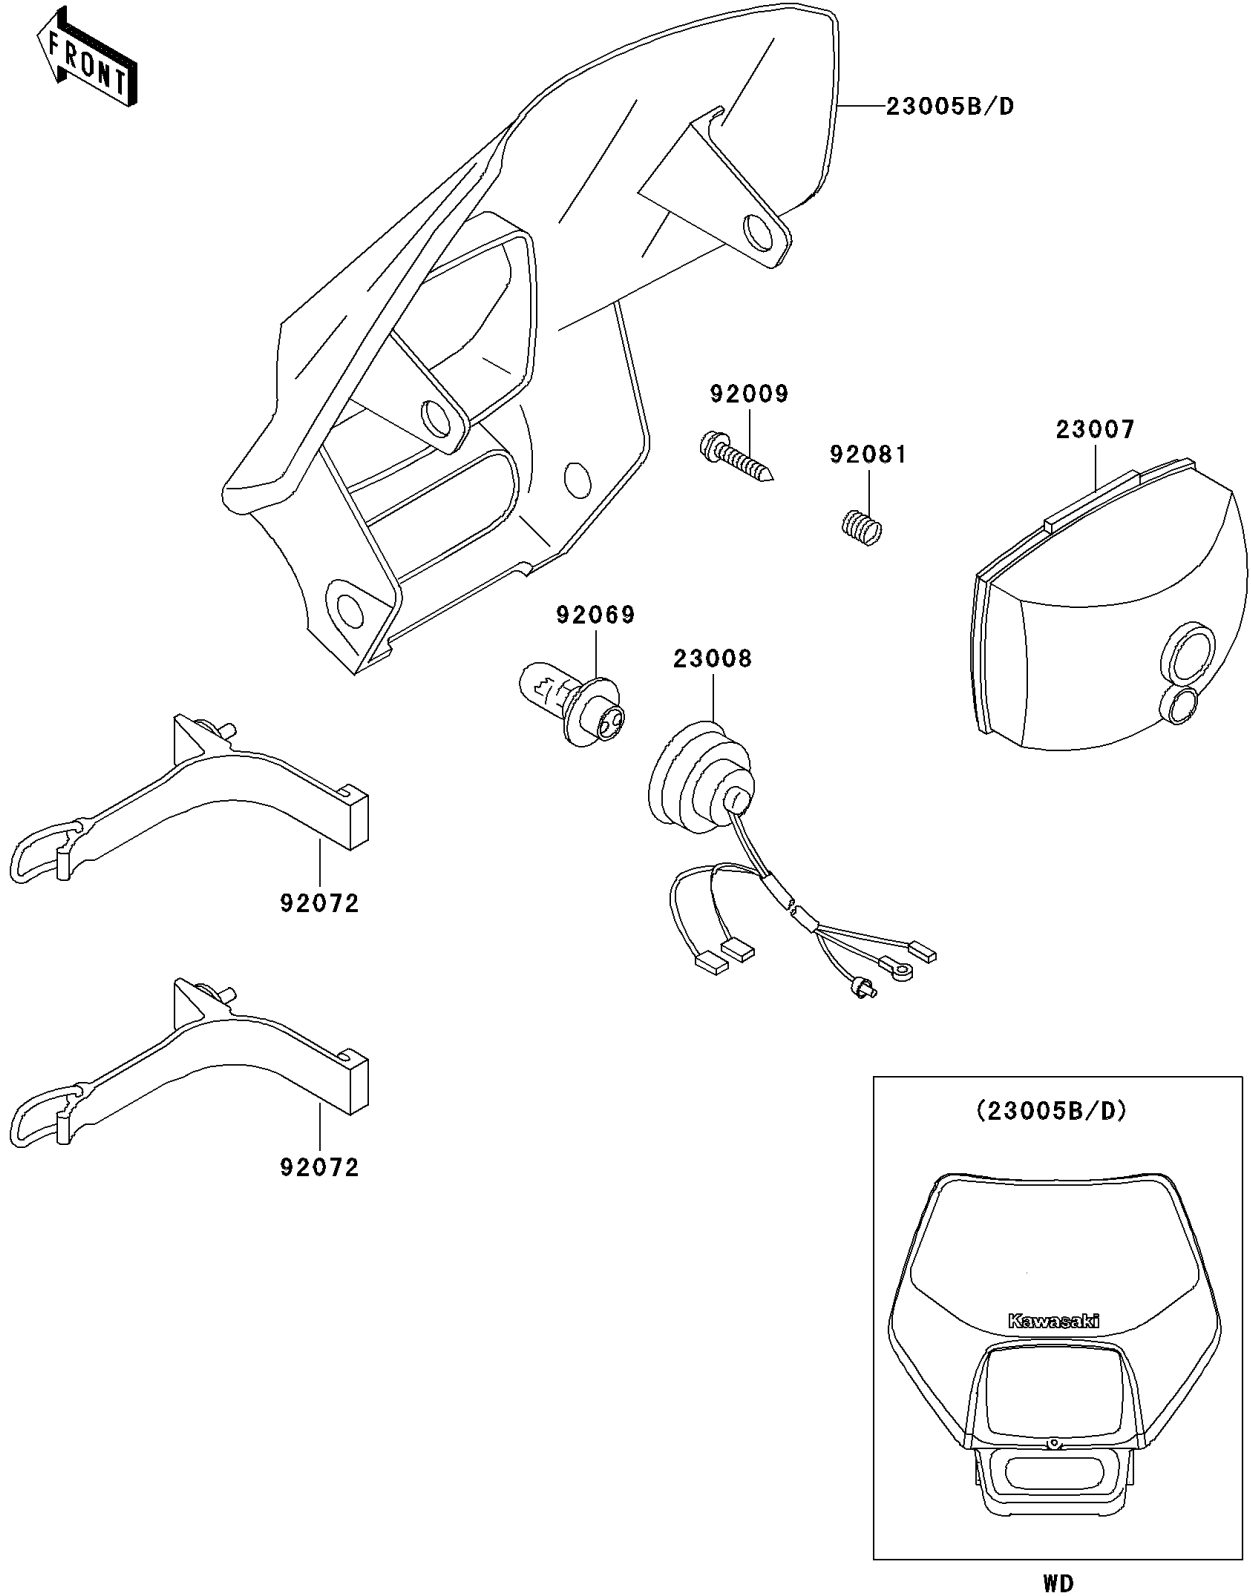

# 2001 KLX300R PARTS DIAGRAM

Headlight(s)

F2710

## 2001 KLX300R PARTS LIST

### Headlight(s)

ITEM NAME	PART NUMBER	QUANTITY
BODY-COMP-HEAD LAMP,L.GREEN (Ref # 23005D)	23005-5040-6W	1
LENS-COMP,HEAD LAMP (Ref # 23007)	23007-1246	1
SOCKET-ASSY,HEAD LAMP (Ref # 23008)	23008-1513	1
SCREW,TAPPING (Ref # 92009)	92009-1695	1
BULB,12V 30/30W (Ref # 92069)	92069-1080	1
BAND,HEAD LAMP COVER (Ref # 92072)	92072-1297	4
SPRING,FOUCUS ADJUSTING (Ref # 92081)	92081-1519	1