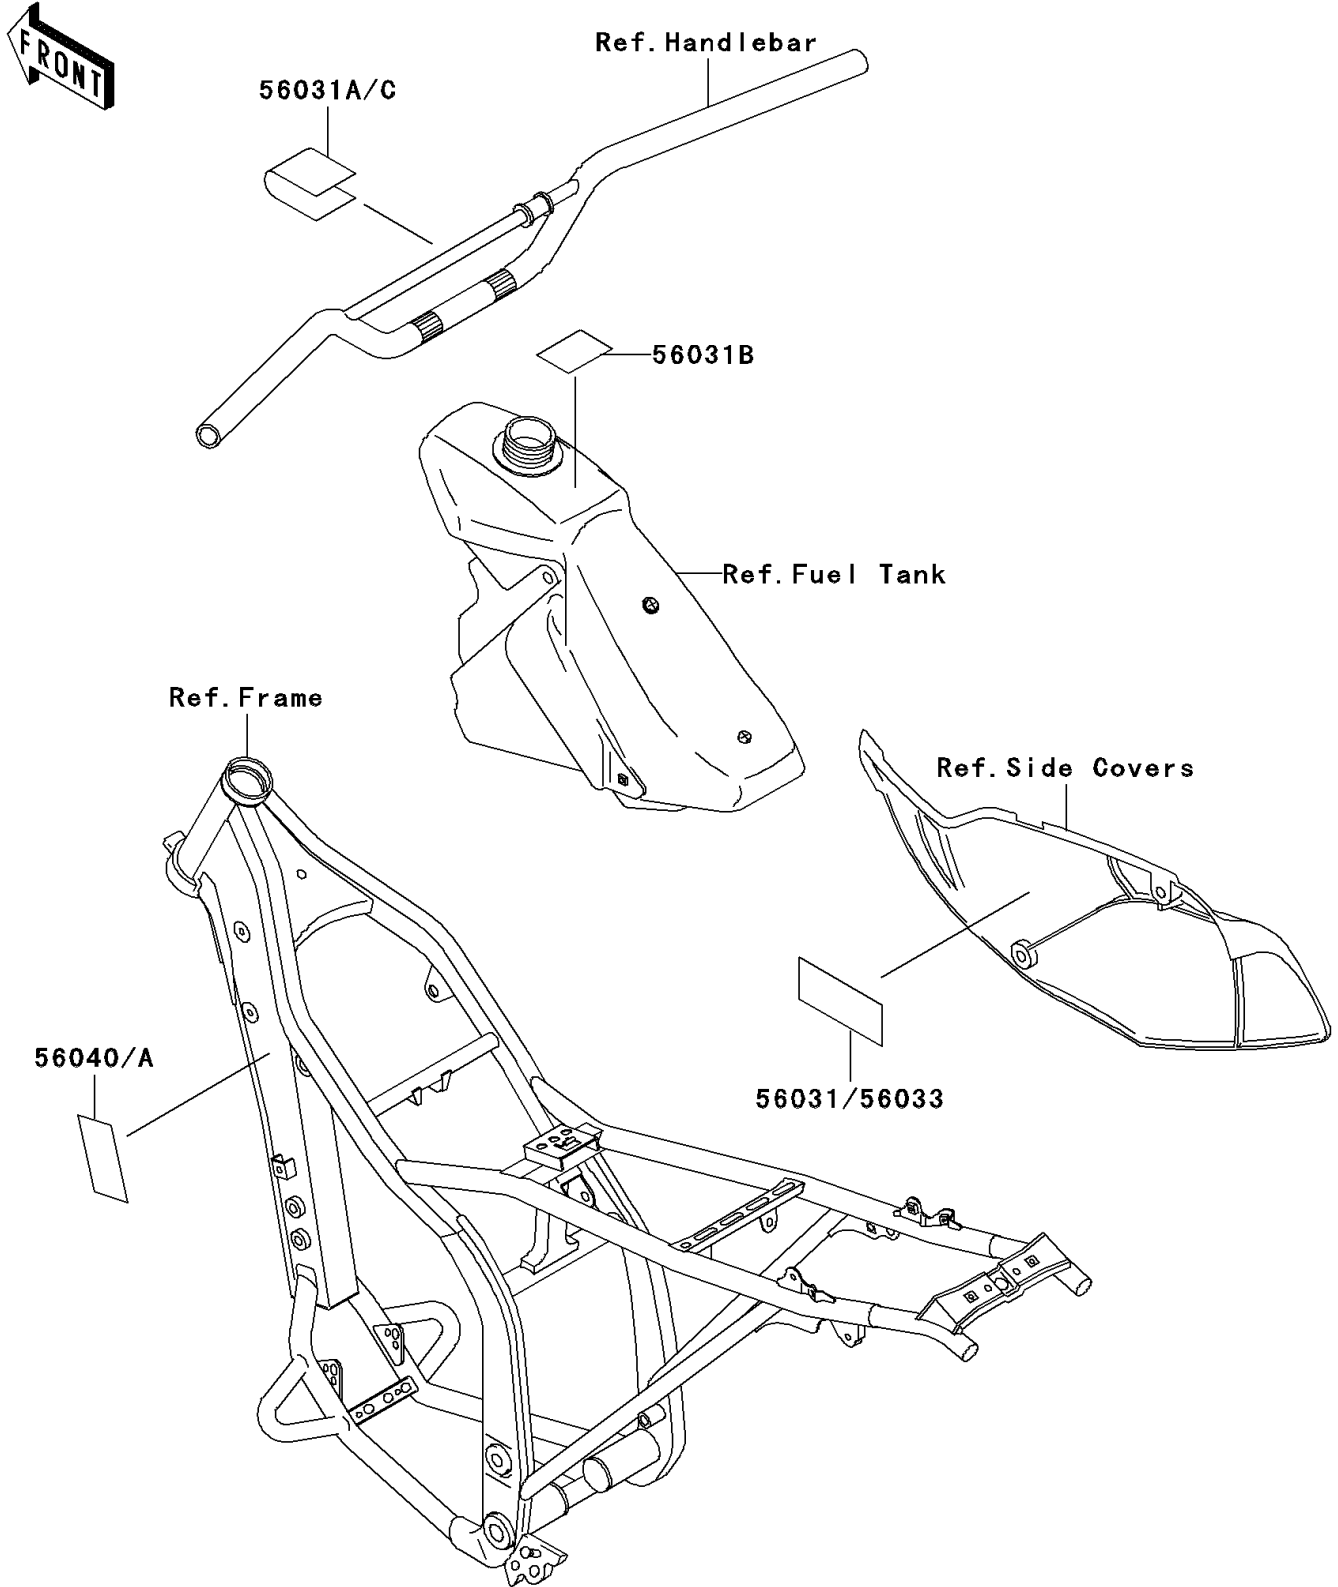

1997 KLX300R PARTS DIAGRAM

Labels

F2860

1997 KLX300R PARTS LIST

Labels

ITEM NAME	PART NUMBER	QUANTITY
LABEL-MANUAL,OIL&OIL FILTER (Ref # 56031)	56031-1910	1
LABEL-MANUAL,ENGINE START (Ref # 56031B)	56031-1919	1
LABEL-MANUAL,ENGINE START (Ref # 56031A)	56031-1917	1
LABEL-MANUAL,ENGINE START (Ref # 56031C)	56031-1925	1
LABEL-WARNING,OFF-ROAD VEHICLE (Ref # 56040)	56040-1018	1
LABEL-WARNING,OFF-ROAD VEHICLE (Ref # 56040A)	56040-1304	1