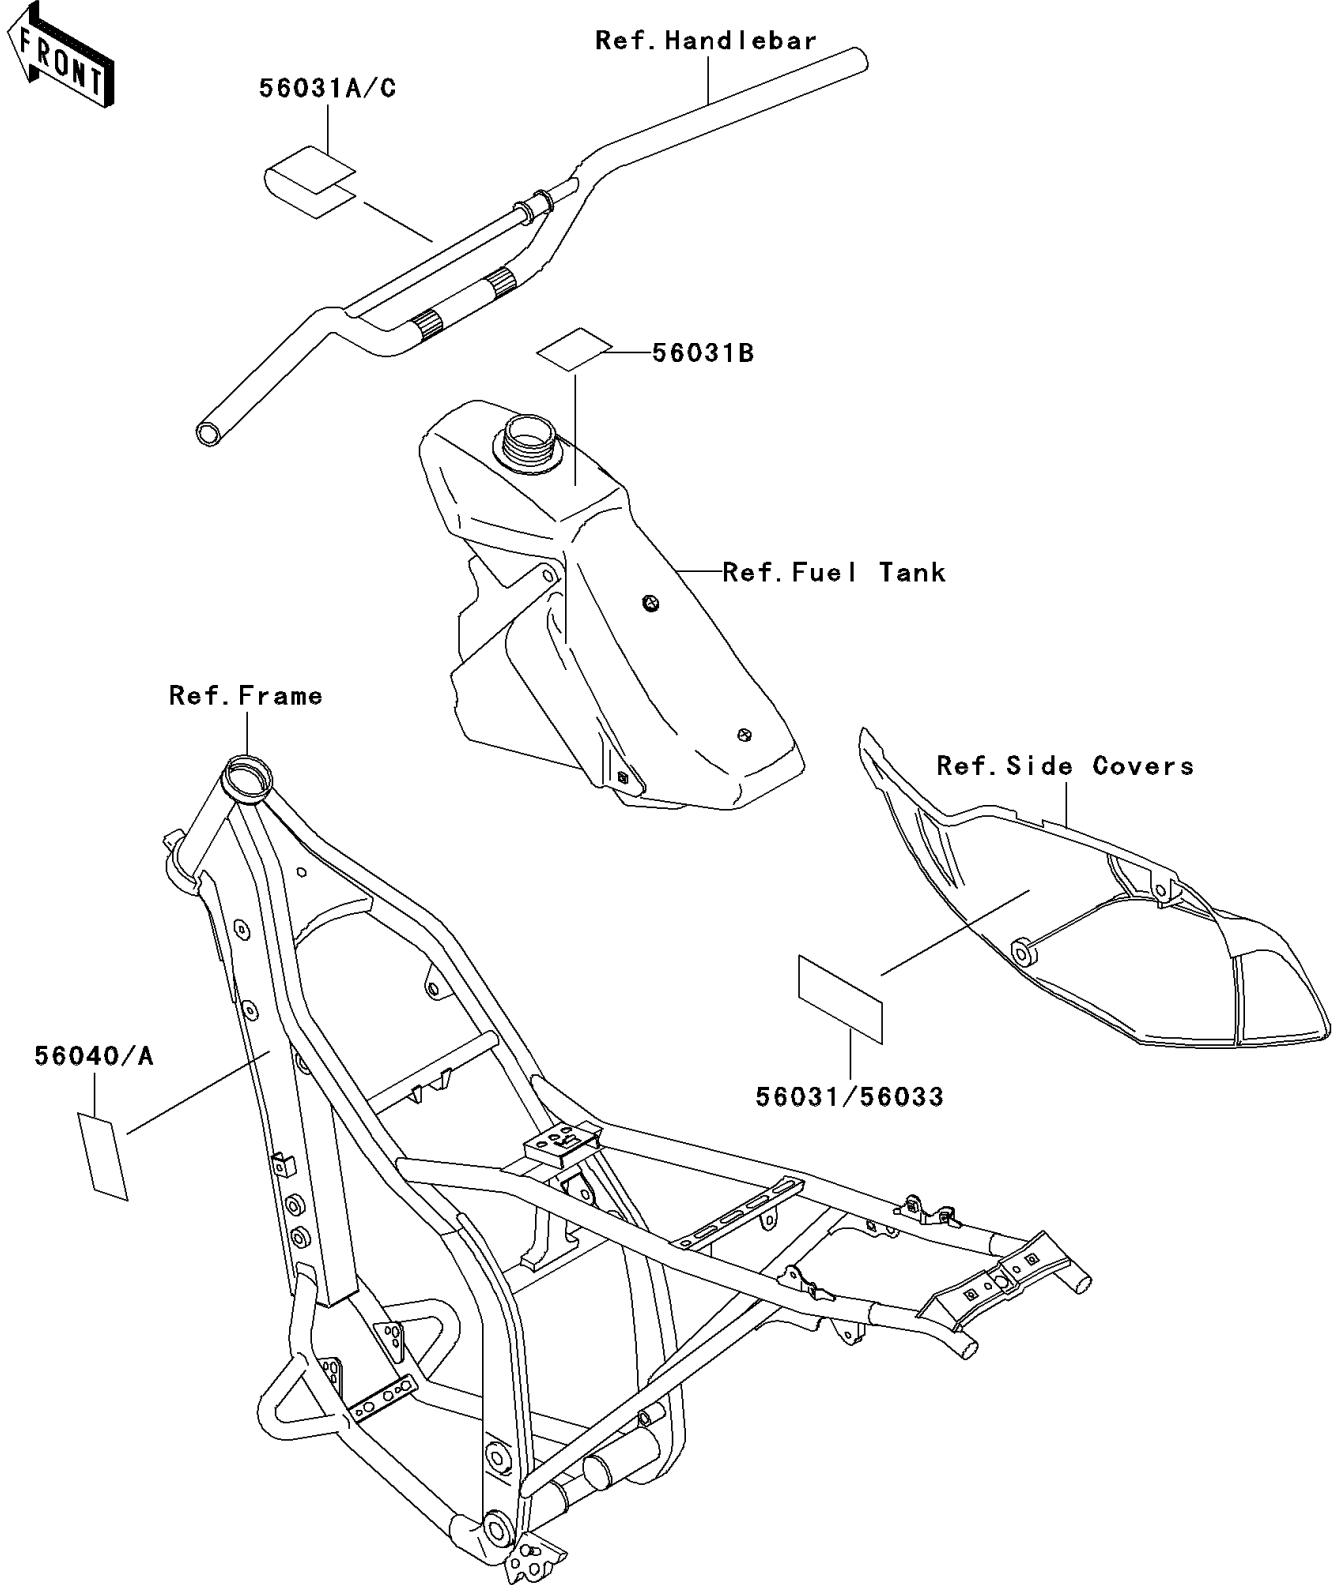

2001 KLX300R PARTS DIAGRAM

Labels

F2860

2001 KLX300R PARTS LIST

Labels

ITEM NAME	PART NUMBER	QUANTITY
LABEL-MANUAL,ENGINE START (Ref # 56031B)	56031-1919	1
LABEL-MANUAL,OIL&OIL FILTER (Ref # 56033)	56033-1229	1
LABEL-MANUAL,ENGINE START (Ref # 56031A)	56031-1917	1
LABEL-MANUAL,ENGINE START (Ref # 56031C)	56031-1925	1
LABEL-WARNING,OFF-ROAD VEHICLE (Ref # 56040)	56040-1018	1
LABEL-WARNING,OFF-ROAD VEHICLE (Ref # 56040A)	56040-1304	1