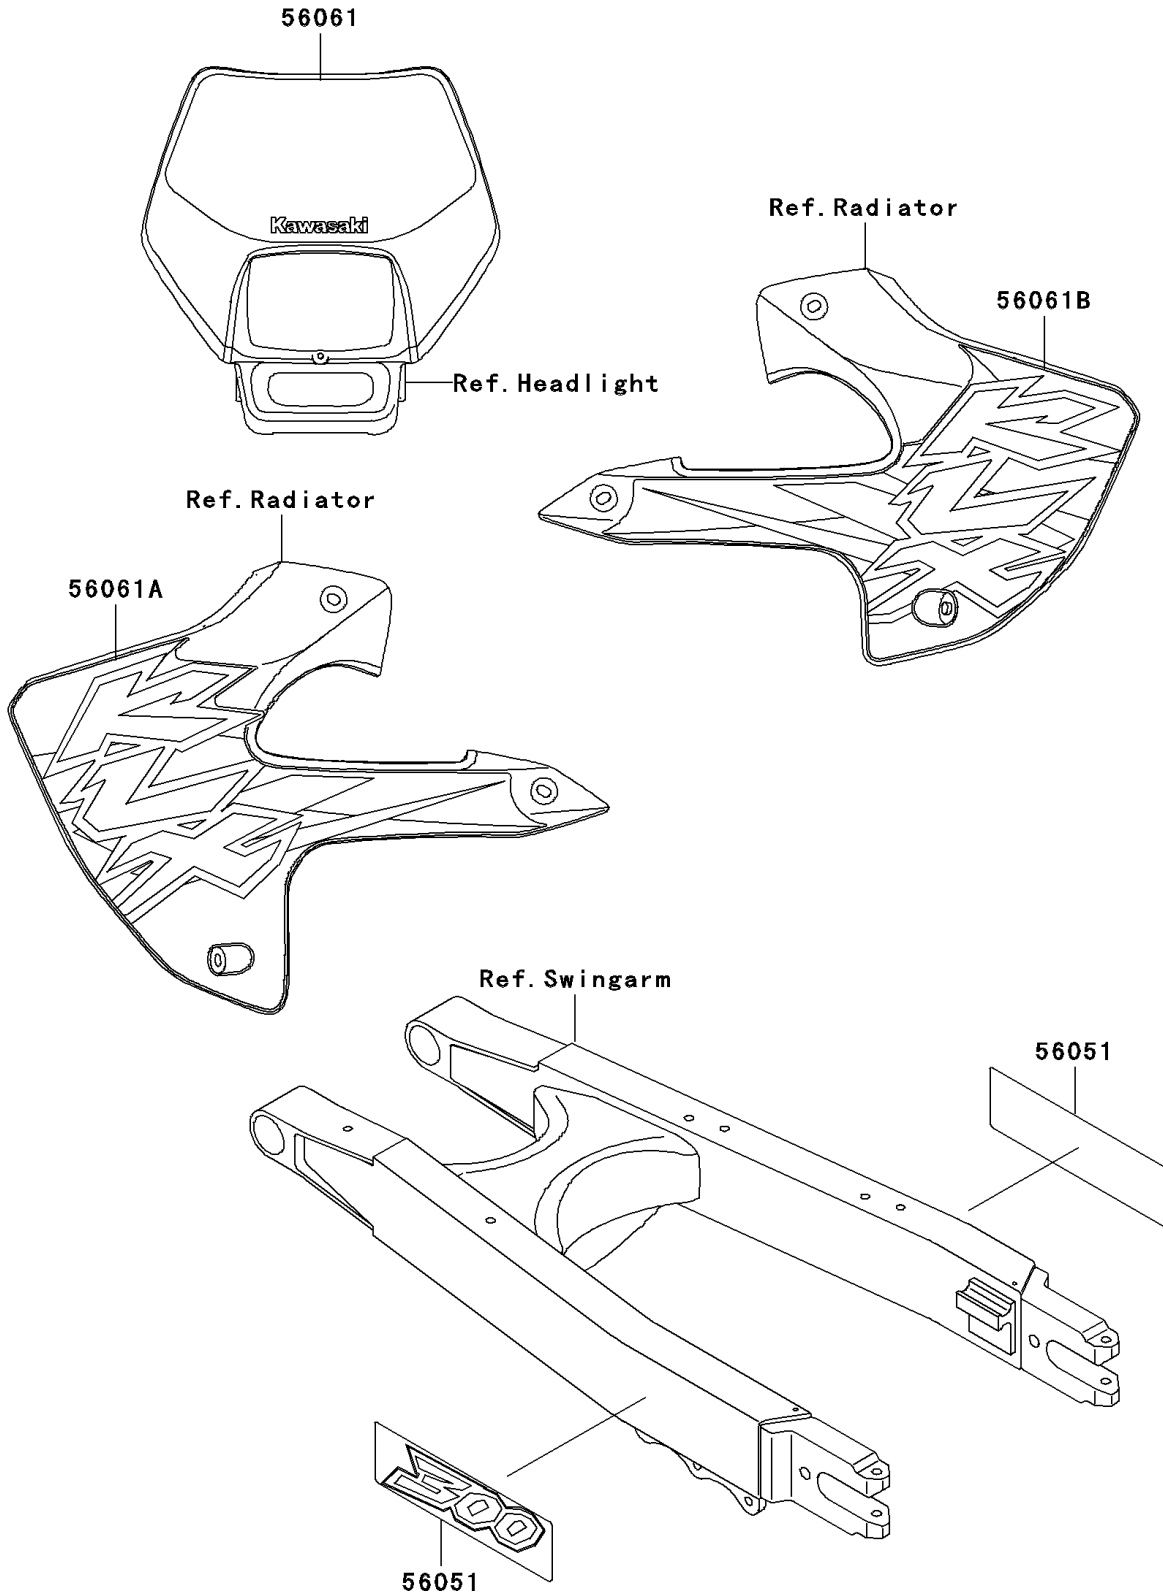

# 1997 KLX300R PARTS DIAGRAM

Decals(KLX300-A2)

F2861

# 1997 KLX300R PARTS LIST

Decals(KLX300-A2)

ITEM NAME	PART NUMBER	QUANTITY
MARK,SWING ARM,300 (Ref # 56051)	56051-1496	2
PATTERN,HEAD LAMP COVER (Ref # 56061)	56061-1044	1
PATTERN,SHROUD,LH (Ref # 56061A)	56061-1765	1
PATTERN,SHROUD,RH (Ref # 56061B)	56061-1766	1