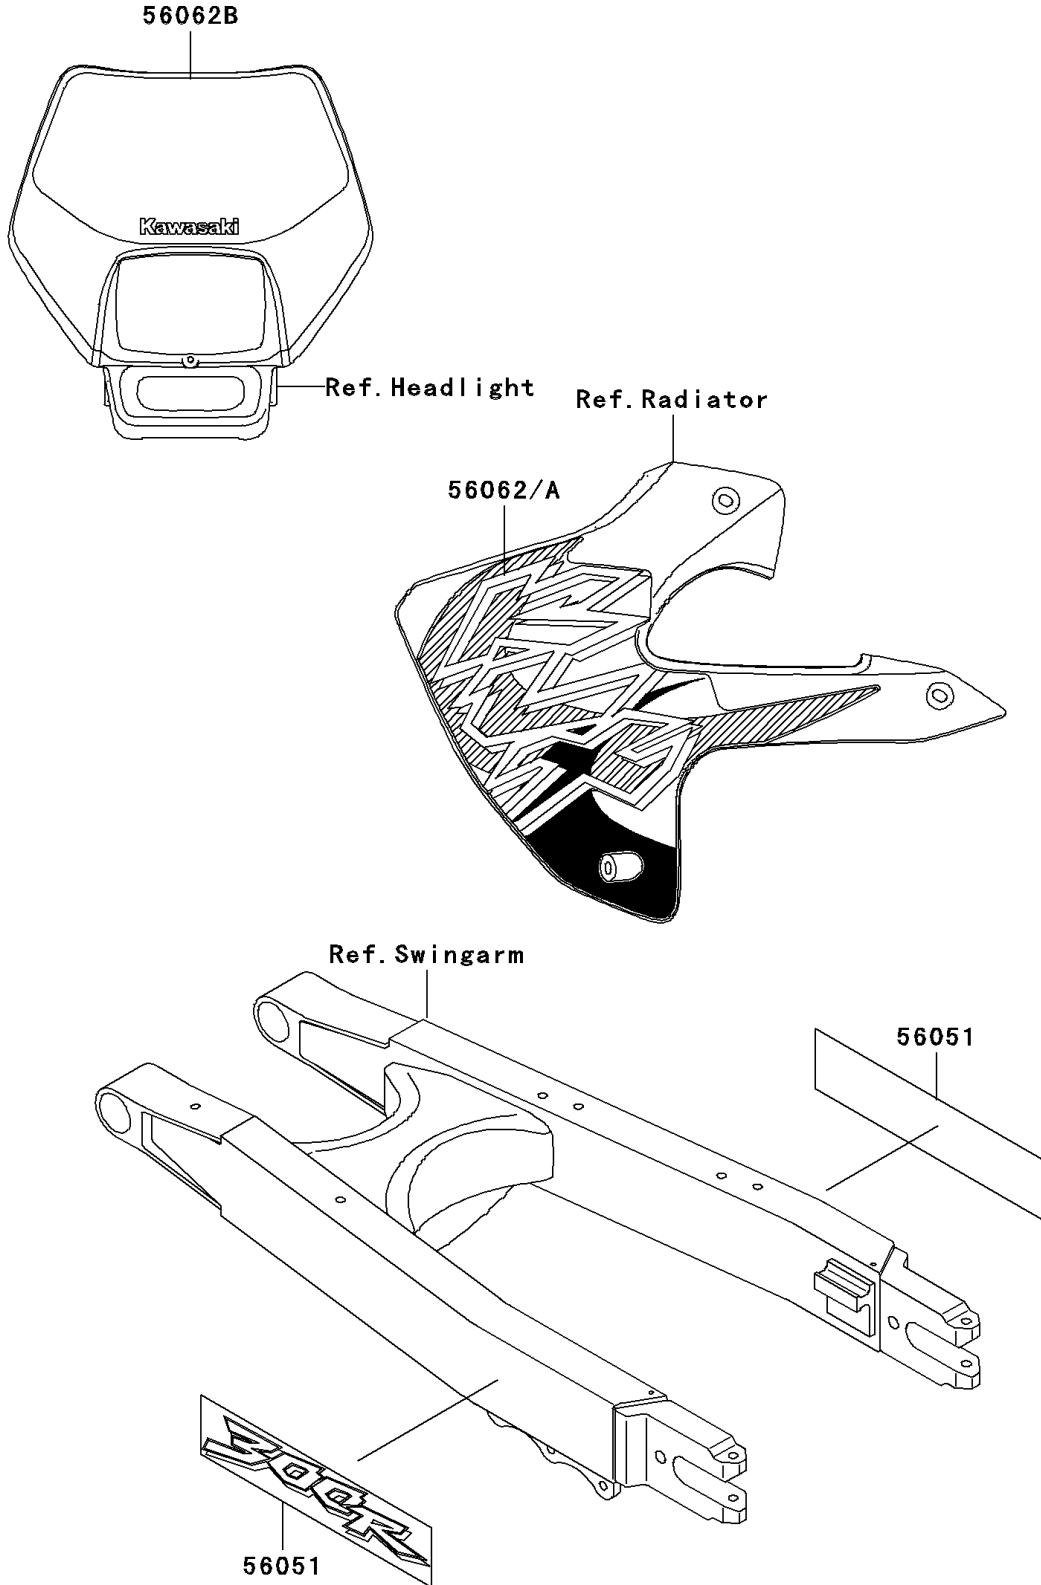

1999 KLX300R PARTS DIAGRAM

Decals(KLX300-A4)

F2861B

1999 KLX300R PARTS LIST

Decals(KLX300-A4)

ITEM NAME	PART NUMBER	QUANTITY
MARK,SWING ARM,300R (Ref # 56051)	56051-1860	2
PATTERN,SHROUD,LH (Ref # 56062)	56062-1517	1
PATTERN,SHROUD,RH (Ref # 56062A)	56062-1518	1
PATTERN,HEAD LAMP COVER (Ref # 56062B)	56062-1521	1