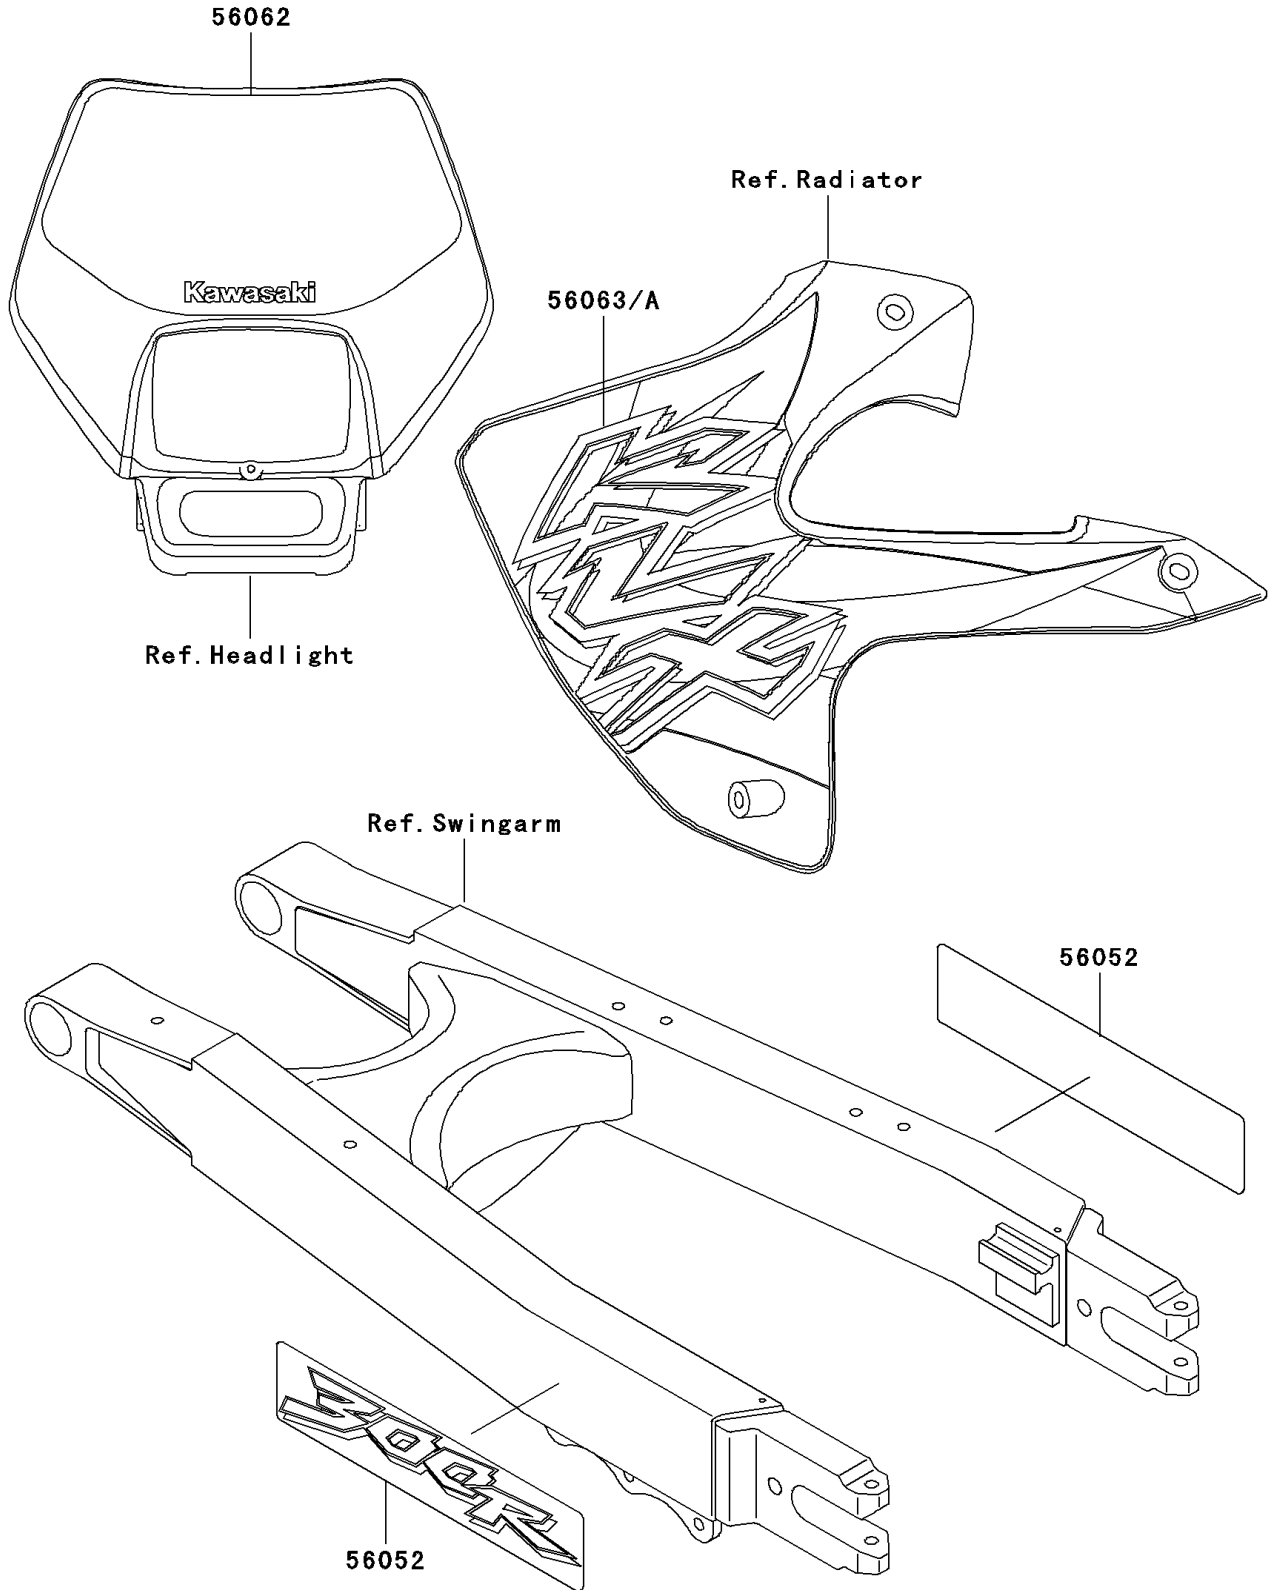

# 2001 KLX300R PARTS DIAGRAM

Decals(KLX300-A6)

F2861D

## 2001 KLX300R PARTS LIST

Decals(KLX300-A6)

ITEM NAME	PART NUMBER	QUANTITY
MARK,SWING ARM,300R (Ref # 56052)	56052-1287	2
PATTERN,HEAD LAMP COVER (Ref # 56062)	56062-1521	1
PATTERN,SHROUD,LH (Ref # 56063)	56063-1816	1
PATTERN,SHROUD,RH (Ref # 56063A)	56063-1817	1