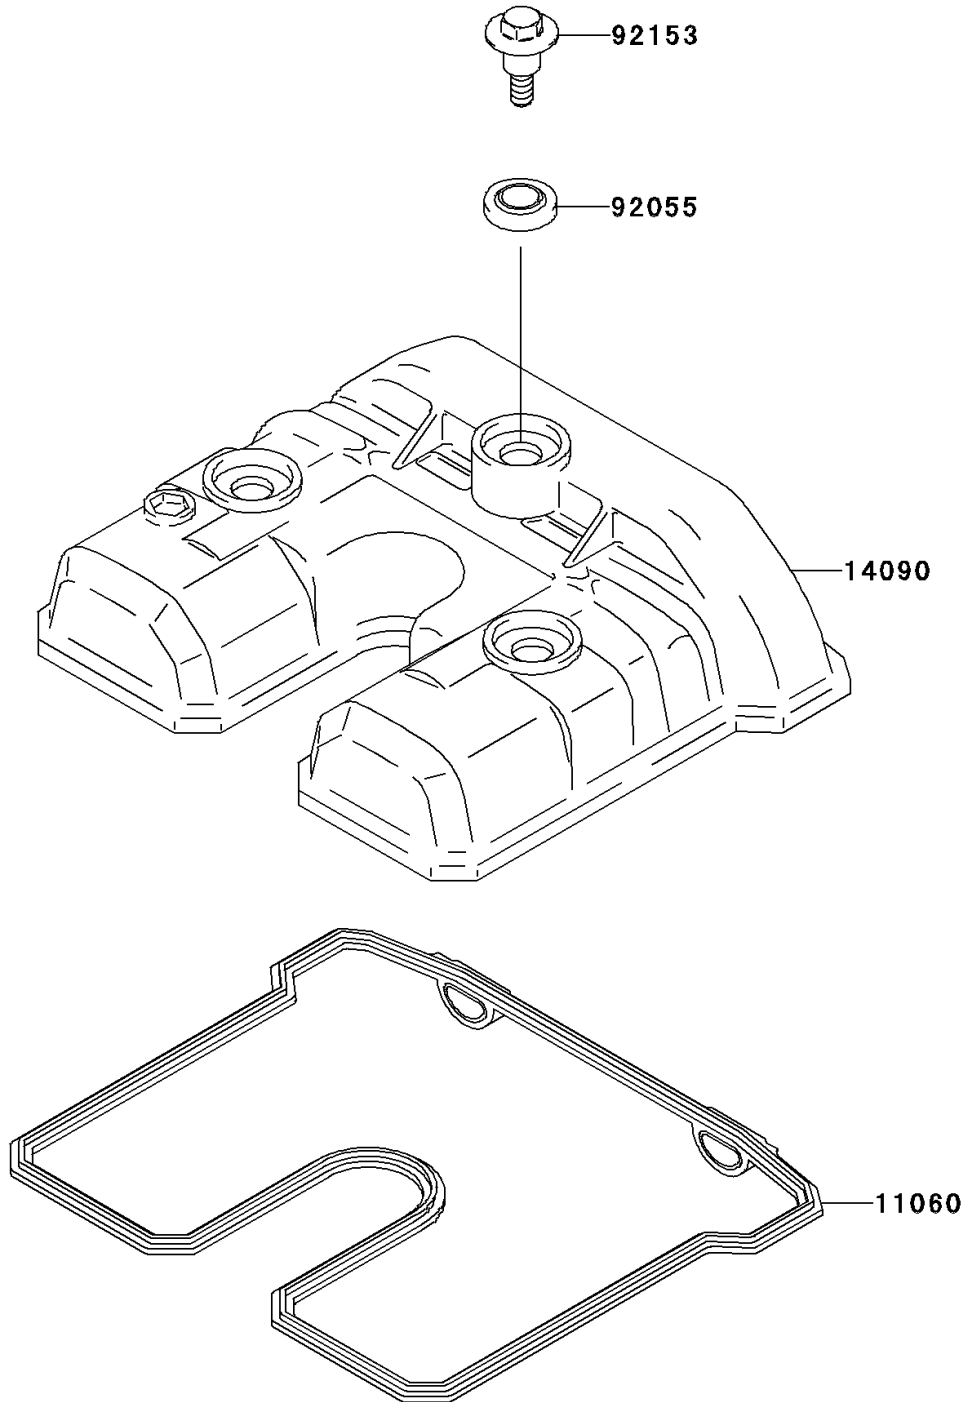

2006 KLX300R PARTS DIAGRAM

Cylinder Head Cover

E1112

2006 KLX300R PARTS LIST

Cylinder Head Cover

ITEM NAME	PART NUMBER	QUANTITY
GASKET,HEAD COVER (Ref # 11060)	11060-1318	1
COVER,HEAD (Ref # 14090)	14090-1477	1
RING-O,HEAD COVER BOLT (Ref # 92055)	92055-1352	3
BOLT,FLANGED,6X22.5 (Ref # 92153)	92153-1343	3