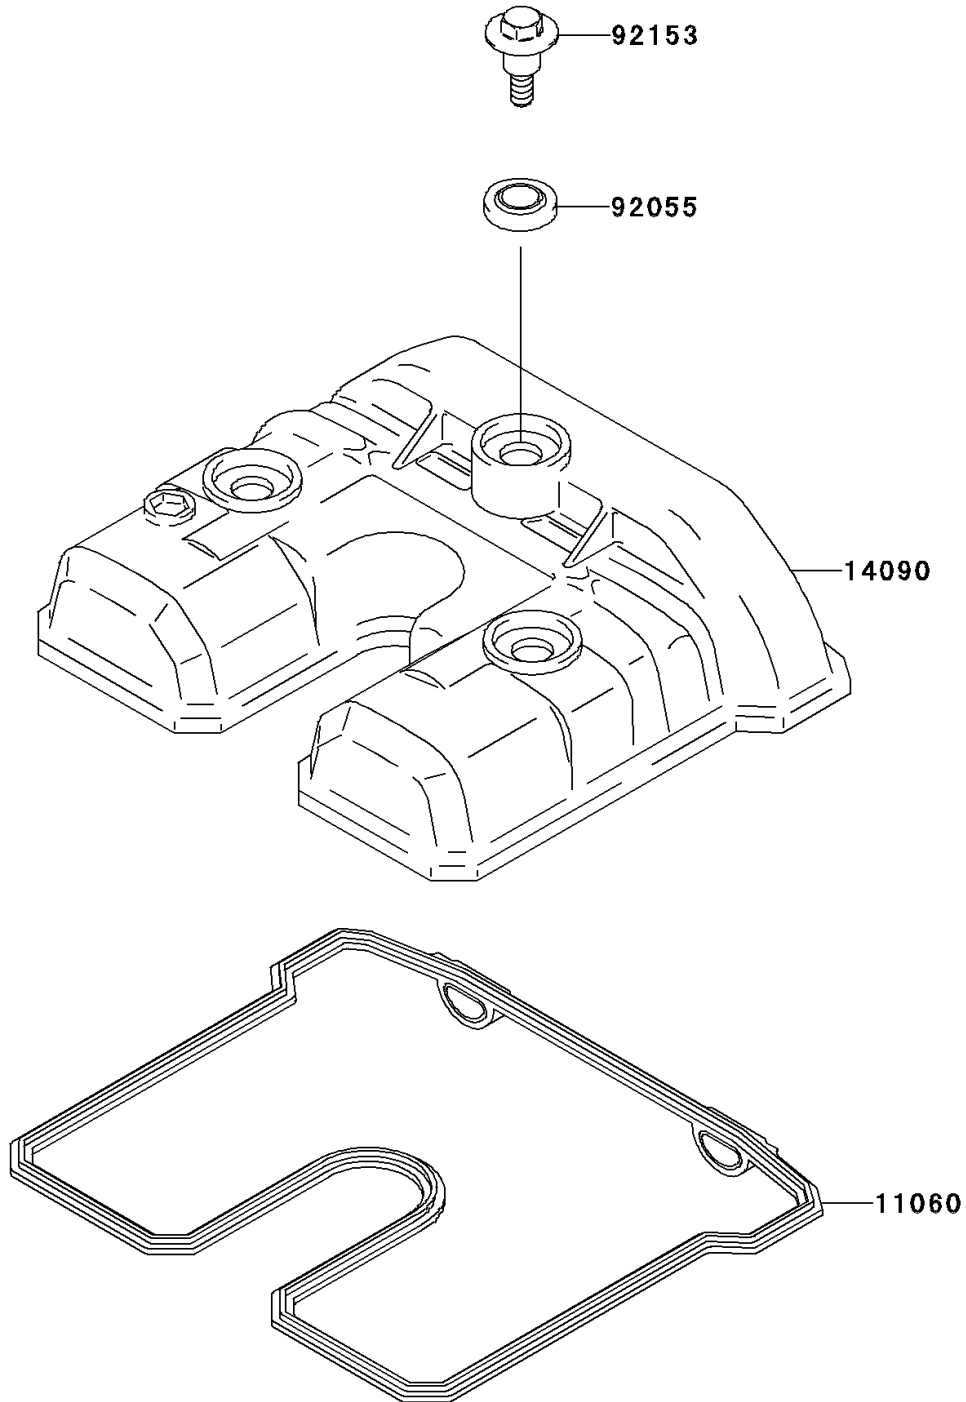

2007 KLX300R PARTS DIAGRAM

Cylinder Head Cover

E1112

2007 KLX300R PARTS LIST

Cylinder Head Cover

ITEM NAME	PART NUMBER	QUANTITY
GASKET,HEAD COVER (Ref # 11060)	11060-1318	1
COVER,HEAD (Ref # 14090)	14090-1477	1
RING-O,HEAD COVER BOLT (Ref # 92055)	92055-1352	3
BOLT,FLANGED,6X22.5 (Ref # 92153)	92153-1343	3