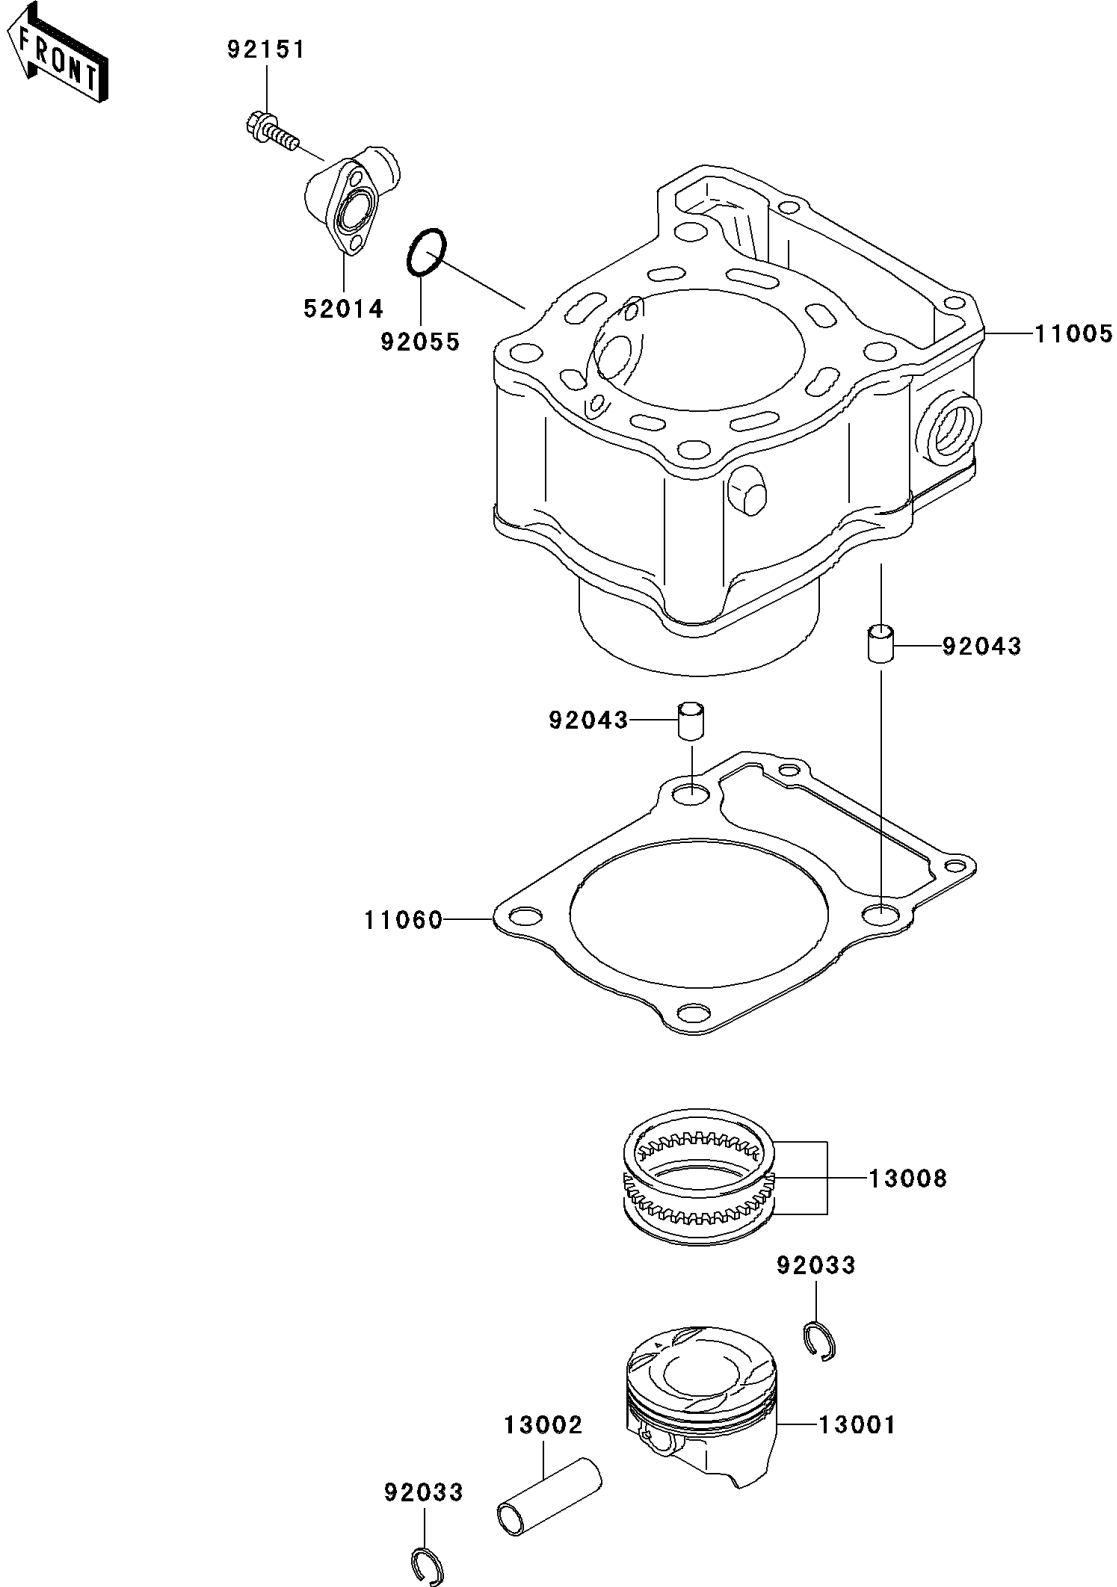

2006 KLX300R PARTS DIAGRAM

Cylinder/Piston(s)

E1120

2006 KLX300R PARTS LIST

Cylinder/Piston(s)

ITEM NAME	PART NUMBER	QUANTITY
CYLINDER-ENGINE (Ref # 11005)	11005-1983	1
GASKET,CYLINDER BASE (Ref # 11060)	11060-1740	1
PISTON-ENGINE (Ref # 13001)	13001-1463	1
PIN-PISTON (Ref # 13002)	13002-1109	1
RING-SET-PISTON,STD (Ref # 13008)	13008-1071	1
ELBOW (Ref # 52014)	52014-1084	1
RING-SNAP (Ref # 92033)	92033-1054	2
PIN,10.1X12X14 (Ref # 92043)	92043-4009	2
RING-O,19.5X1.5 (Ref # 92055)	92055-055	1
BOLT,6X14 (Ref # 92151)	92151-1423	2