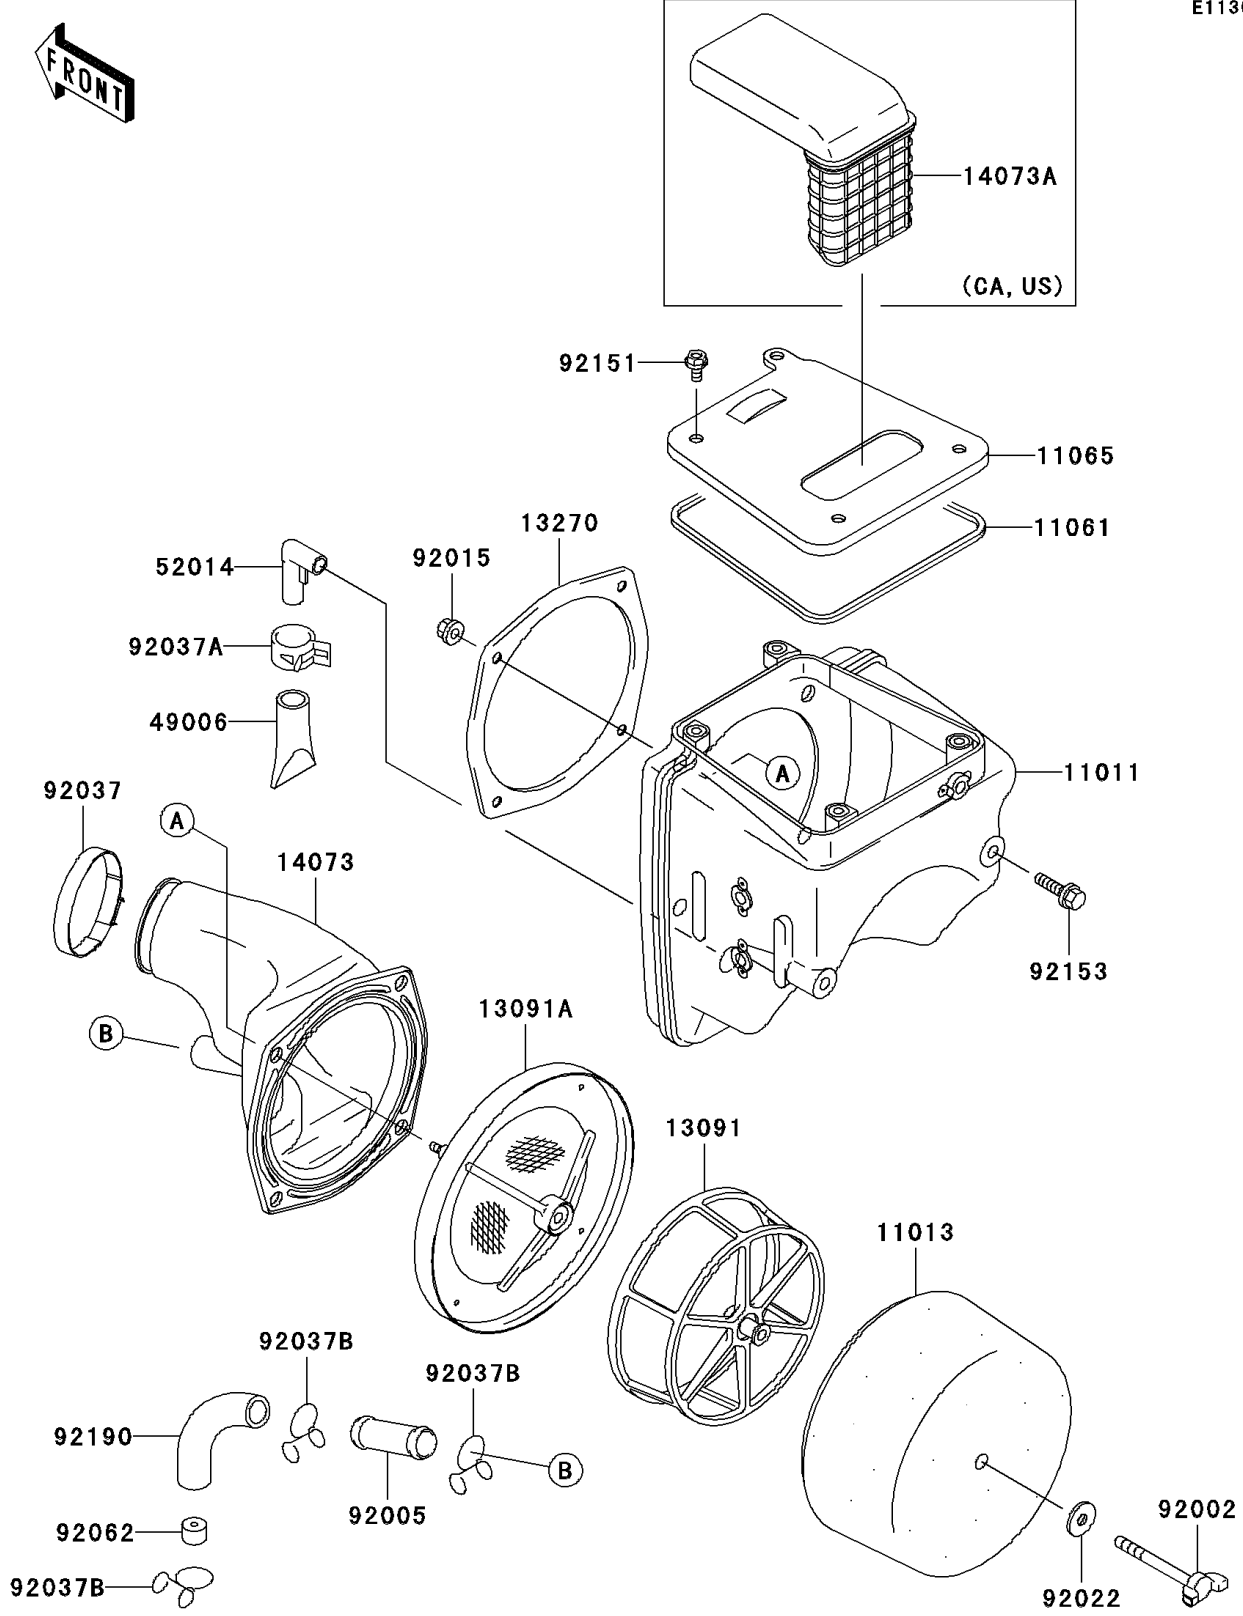

# 2006 KLX300R PARTS DIAGRAM

Air Cleaner

E1130

## 2006 KLX300R PARTS LIST

### Air Cleaner

ITEM NAME	PART NUMBER	QUANTITY
CASE-AIR FILTER (Ref # 11011)	11011-1399	1
ELEMENT-AIR FILTER (Ref # 11013)	11013-1260	1
GASKET,L=535 (Ref # 11061)	11061-1056	1
CAP,AIR FILTER (Ref # 11065)	11065-1182	1
HOLDER,ELEMENT (Ref # 13091)	13091-1454	1
HOLDER,ELEMENT (Ref # 13091A)	13091-1835	1
PLATE,DUCT FITTING (Ref # 13270)	13270-1284	1
DUCT,AIR FILTER (Ref # 14073)	14073-1566	1
BOOT (Ref # 49006)	49006-1211	1
ELBOW (Ref # 52014)	52014-1083	1
BOLT,WING (Ref # 92002)	92002-1719	1
FITTING (Ref # 92005)	92005-1236	1
NUT,FLANGED,5MM (Ref # 92015)	92015-1656	4
WASHER,6.5X20X1.6 (Ref # 92022)	92022-125	1
CLAMP (Ref # 92037)	92037-1554	1
CLAMP (Ref # 92037A)	92037-2082	1
CLAMP,TUBE (Ref # 92037B)	92037-213	3
NOZZLE (Ref # 92062)	92062-1076	1
BOLT,6X12 (Ref # 92151)	92151-1239	4
BOLT,6X20 (Ref # 92153)	92153-0502	3
TUBE,BREATHER (Ref # 92190)	92190-1397	1
DUCT,AIR INTAKE (Ref # 14073A)	14073-1588	1