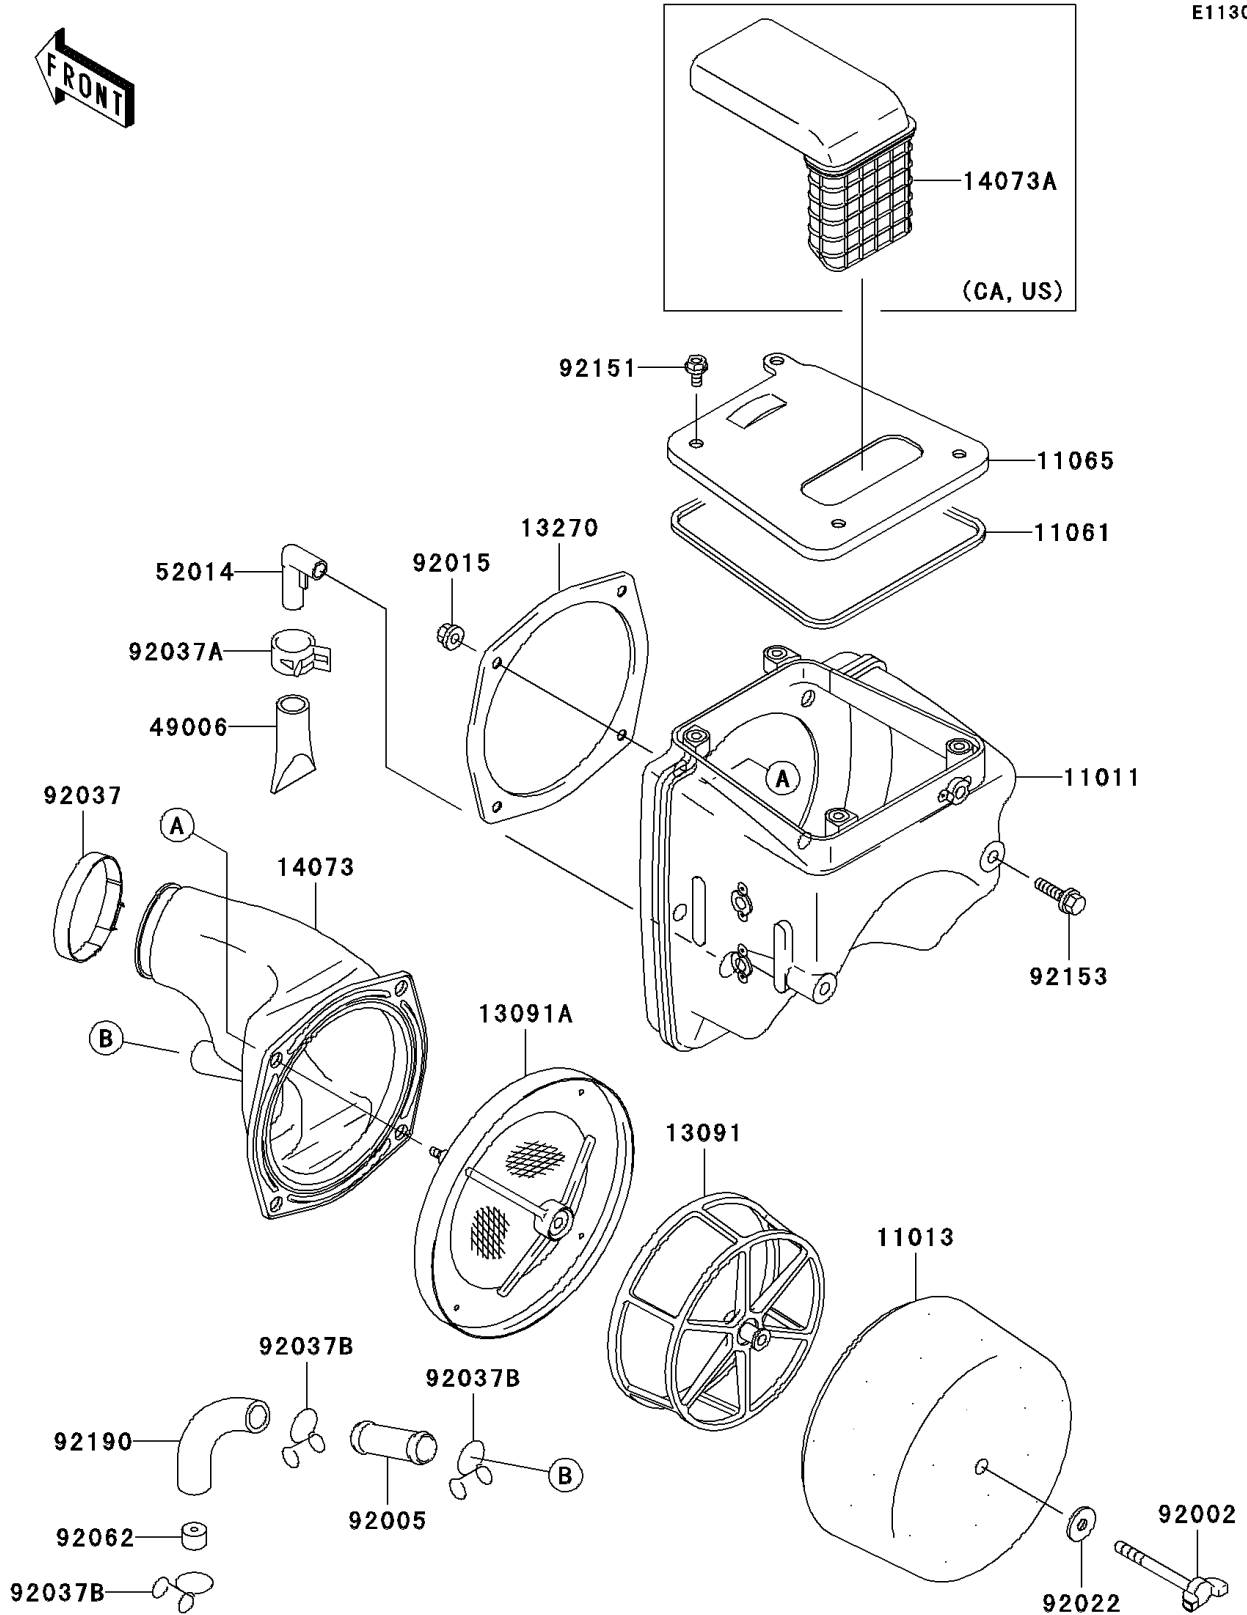

2007 KLX300R PARTS DIAGRAM

Air Cleaner

E1130

2007 KLX300R PARTS LIST

Air Cleaner

ITEM NAME	PART NUMBER	QUANTITY
CASE-AIR FILTER (Ref # 11011)	11011-1399	1
ELEMENT-AIR FILTER (Ref # 11013)	11013-1260	1
GASKET,L=535 (Ref # 11061)	11061-1056	1
CAP,AIR FILTER (Ref # 11065)	11065-1182	1
HOLDER,ELEMENT (Ref # 13091)	13091-1454	1
HOLDER,ELEMENT (Ref # 13091A)	13091-1835	1
PLATE,DUCT FITTING (Ref # 13270)	13270-1284	1
DUCT,AIR FILTER (Ref # 14073)	14073-1566	1
BOOT (Ref # 49006)	49006-1211	1
ELBOW (Ref # 52014)	52014-1083	1
BOLT,WING (Ref # 92002)	92002-1719	1
FITTING (Ref # 92005)	92005-1236	1
NUT,FLANGED,5MM (Ref # 92015)	92015-1656	4
WASHER,6.5X20X1.6 (Ref # 92022)	92022-125	1
CLAMP (Ref # 92037)	92037-1554	1
CLAMP (Ref # 92037A)	92037-2082	1
CLAMP,TUBE (Ref # 92037B)	92037-213	3
NOZZLE (Ref # 92062)	92062-1076	1
BOLT,6X12 (Ref # 92151)	92151-1239	4
BOLT,6X20 (Ref # 92153)	92153-0502	3
TUBE,BREATHER (Ref # 92190)	92190-1397	1
DUCT,AIR INTAKE (Ref # 14073A)	14073-1588	1