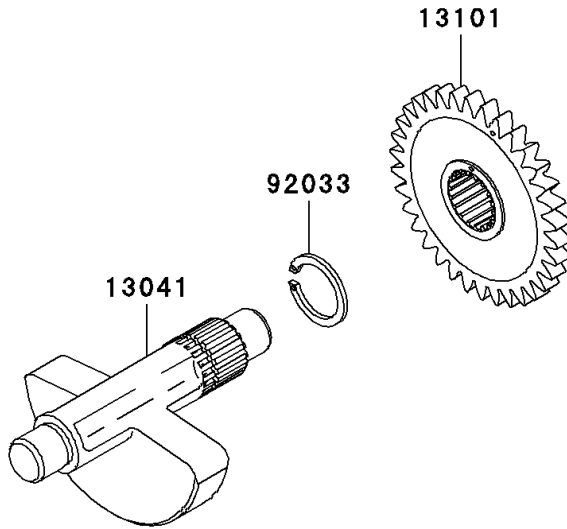

2006 KLX300R PARTS DIAGRAM

Crankshaft

E1321

2006 KLX300R PARTS LIST

Crankshaft

ITEM NAME	PART NUMBER	QUANTITY
CRANKSHAFT-COMP (Ref # 13031)	13031-1427	1
BALANCER (Ref # 13041)	13041-0001	1
GEAR-PRIMARY SPUR,22T (Ref # 13097)	13097-1296	1
GEAR-ASSY,BALANCER (Ref # 13101)	13101-1253	1
NUT,16MM (Ref # 92015)	92015-1581	1
WASHER,16.3X29X1.75 (Ref # 92022)	92022-1356	1
RING-SNAP,18MM (Ref # 92033)	92033-029	1
KEY (Ref # 92038)	92038-1057	1