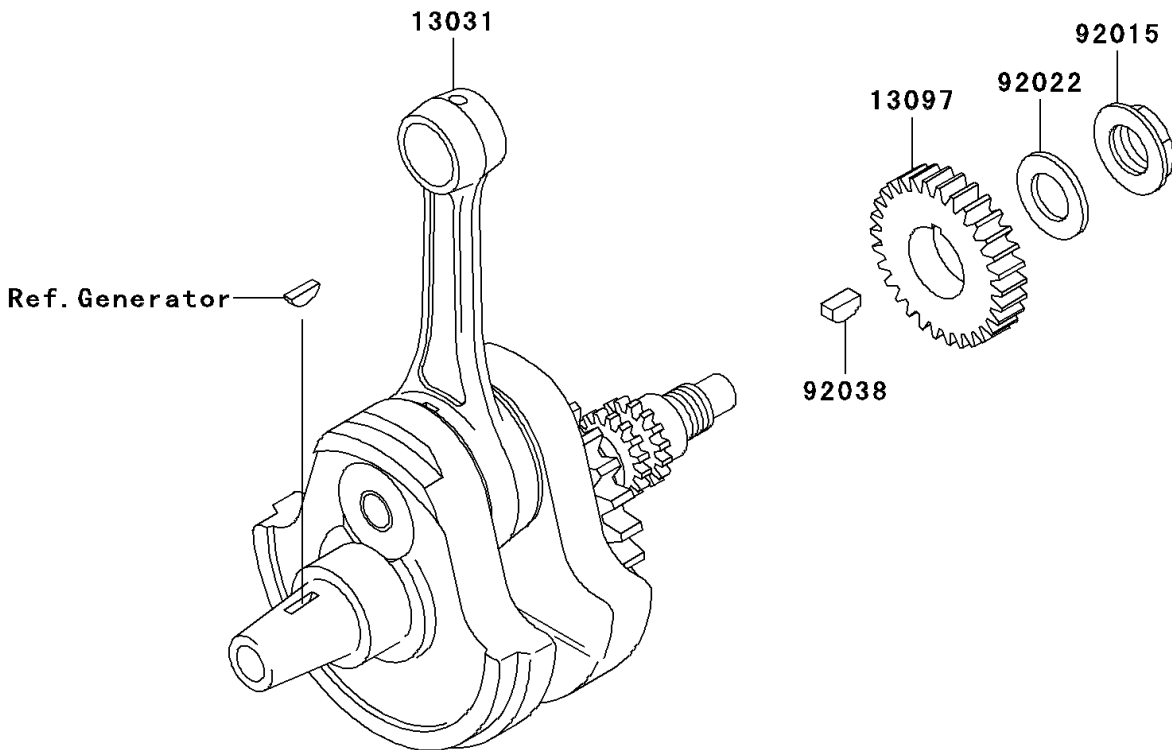

2006 KLX300R PARTS DIAGRAM

Crankshaft

E1321

2006 KLX300R PARTS LIST

Crankshaft

ITEM NAME	PART NUMBER	QUANTITY
CRANKSHAFT-COMP (Ref # 13031)	13031-1427	1
BALANCER (Ref # 13041)	13041-0001	1
GEAR-PRIMARY SPUR,22T (Ref # 13097)	13097-1296	1
GEAR-ASSY,BALANCER (Ref # 13101)	13101-1253	1
NUT,16MM (Ref # 92015)	92015-1581	1
WASHER,16.3X29X1.75 (Ref # 92022)	92022-1356	1
RING-SNAP,18MM (Ref # 92033)	92033-029	1
KEY (Ref # 92038)	92038-1057	1