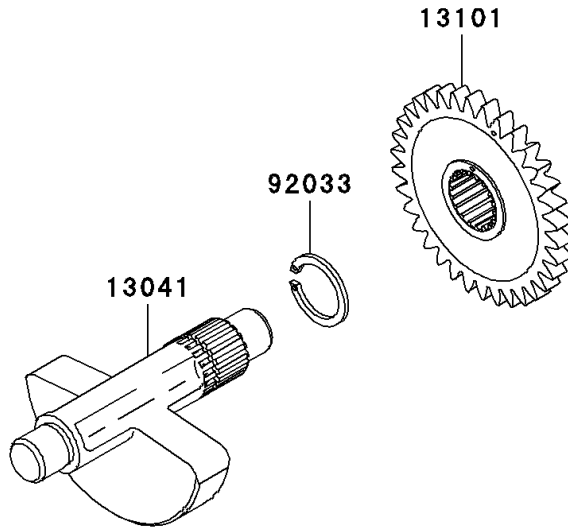

2007 KLX300R PARTS DIAGRAM

Crankshaft

E1321

2007 KLX300R PARTS LIST

Crankshaft

ITEM NAME	PART NUMBER	QUANTITY
CRANKSHAFT-COMP (Ref # 13031)	13031-1427	1
BALANCER (Ref # 13041)	13041-0001	1
GEAR-PRIMARY SPUR,22T (Ref # 13097)	13097-1296	1
GEAR-ASSY,BALANCER (Ref # 13101)	13101-1253	1
NUT,16MM (Ref # 92015)	92015-1581	1
WASHER,16.3X29X1.75 (Ref # 92022)	92022-1356	1
RING-SNAP,18MM (Ref # 92033)	92033-029	1
KEY (Ref # 92038)	92038-1057	1