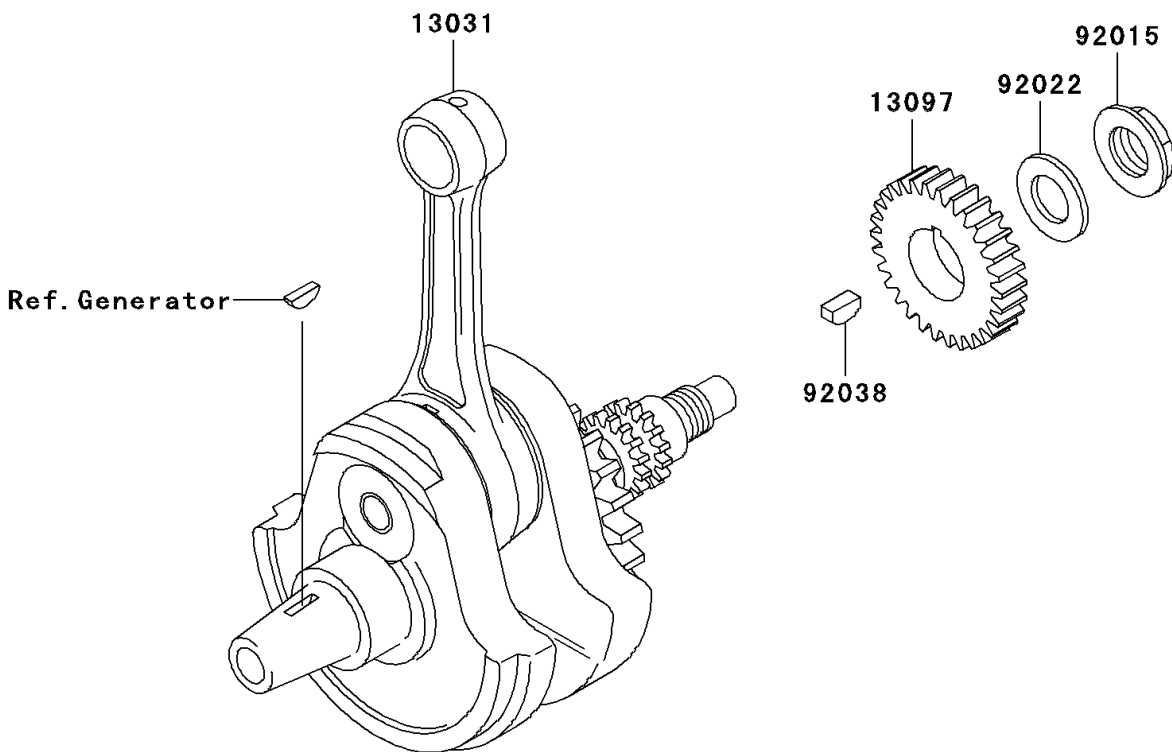

2007 KLX300R PARTS DIAGRAM

Crankshaft

E1321

2007 KLX300R PARTS LIST

Crankshaft

ITEM NAME	PART NUMBER	QUANTITY
CRANKSHAFT-COMP (Ref # 13031)	13031-1427	1
BALANCER (Ref # 13041)	13041-0001	1
GEAR-PRIMARY SPUR,22T (Ref # 13097)	13097-1296	1
GEAR-ASSY,BALANCER (Ref # 13101)	13101-1253	1
NUT,16MM (Ref # 92015)	92015-1581	1
WASHER,16.3X29X1.75 (Ref # 92022)	92022-1356	1
RING-SNAP,18MM (Ref # 92033)	92033-029	1
KEY (Ref # 92038)	92038-1057	1