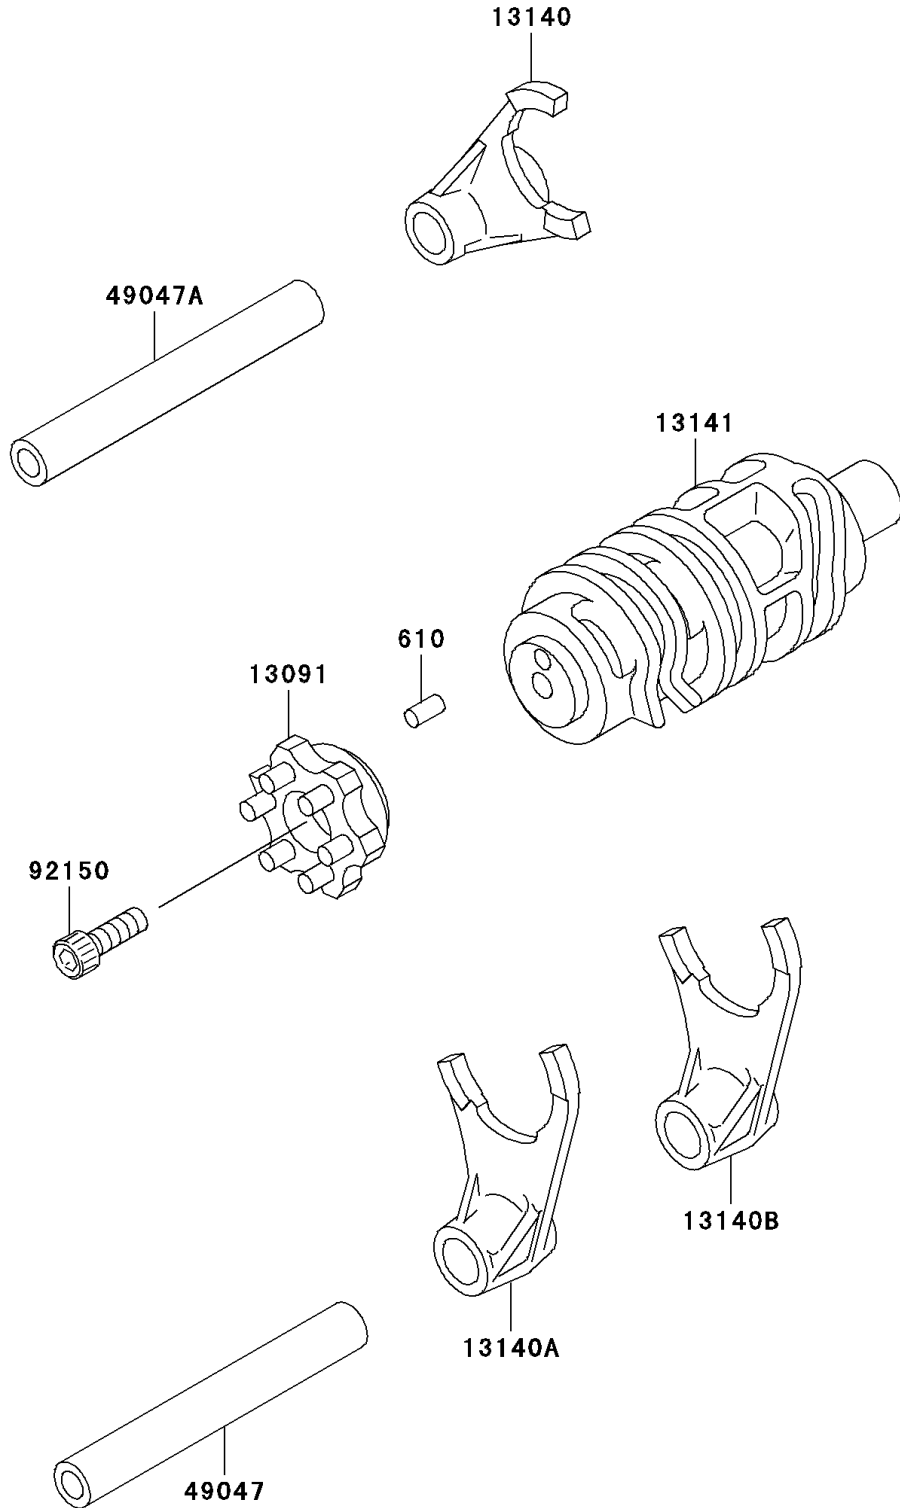

2006 KLX300R PARTS DIAGRAM

Gear Change Drum/Shift Fork(s)

E1362

2006 KLX300R PARTS LIST

Gear Change Drum/Shift Fork(s)

ITEM NAME	PART NUMBER	QUANTITY
ROLLER,4X8 (Ref # 610)	610A0408	1
HOLDER,CHANGE DRUM (Ref # 13091)	13091-1722	1
FORK-SHIFT,5TH&TOP (Ref # 13140)	13140-1216	1
FORK-SHIFT,2ND&3RD (Ref # 13140A)	13140-1217	1
FORK-SHIFT,LOW&4TH (Ref # 13140B)	13140-1218	1
DRUM-CHANGE (Ref # 13141)	13141-1198	1
ROD-SHIFT,L=106.7 (Ref # 49047)	49047-1056	1
ROD-SHIFT,L=71.7 (Ref # 49047A)	49047-1057	1
BOLT,6X18 (Ref # 92150)	92150-1645	1