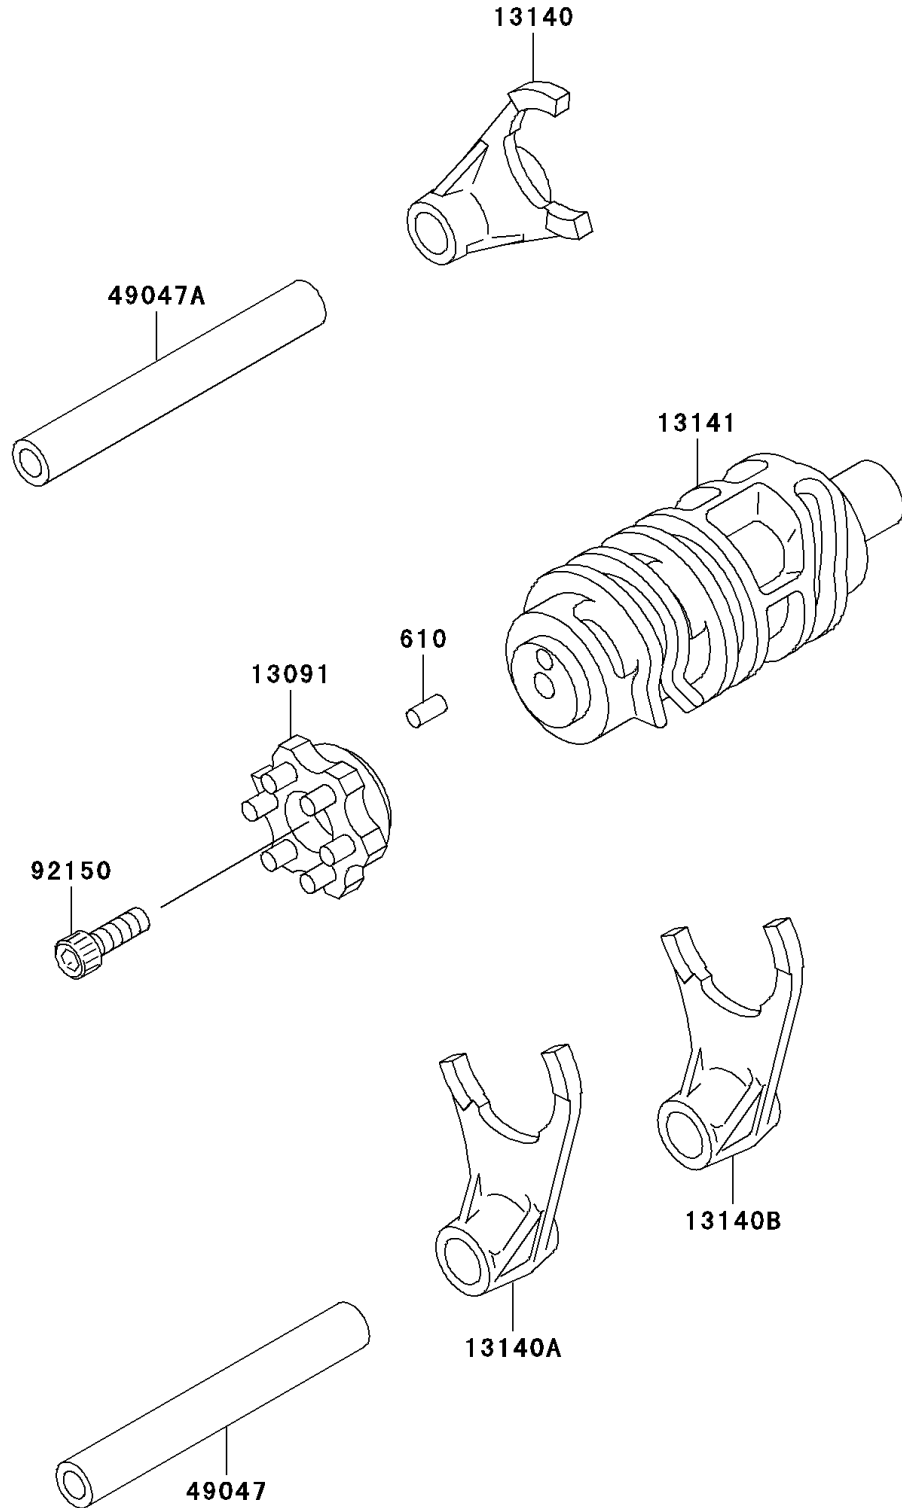

# 2007 KLX300R PARTS DIAGRAM

Gear Change Drum/Shift Fork(s)

E1362

## 2007 KLX300R PARTS LIST

### Gear Change Drum/Shift Fork(s)

| ITEM NAME                         | PART NUMBER | QUANTITY |
|-----------------------------------|-------------|----------|
| ROLLER,4X8 (Ref # 610)            | 610A0408    | 1        |
| HOLDER,CHANGE DRUM (Ref # 13091)  | 13091-1722  | 1        |
| FORK-SHIFT,5TH&TOP (Ref # 13140)  | 13140-1216  | 1        |
| FORK-SHIFT,2ND&3RD (Ref # 13140A) | 13140-1217  | 1        |
| FORK-SHIFT,LOW&4TH (Ref # 13140B) | 13140-1218  | 1        |
| DRUM-CHANGE (Ref # 13141)         | 13141-1198  | 1        |
| ROD-SHIFT,L=106.7 (Ref # 49047)   | 49047-1056  | 1        |
| ROD-SHIFT,L=71.7 (Ref # 49047A)   | 49047-1057  | 1        |
| BOLT,6X18 (Ref # 92150)           | 92150-1645  | 1        |