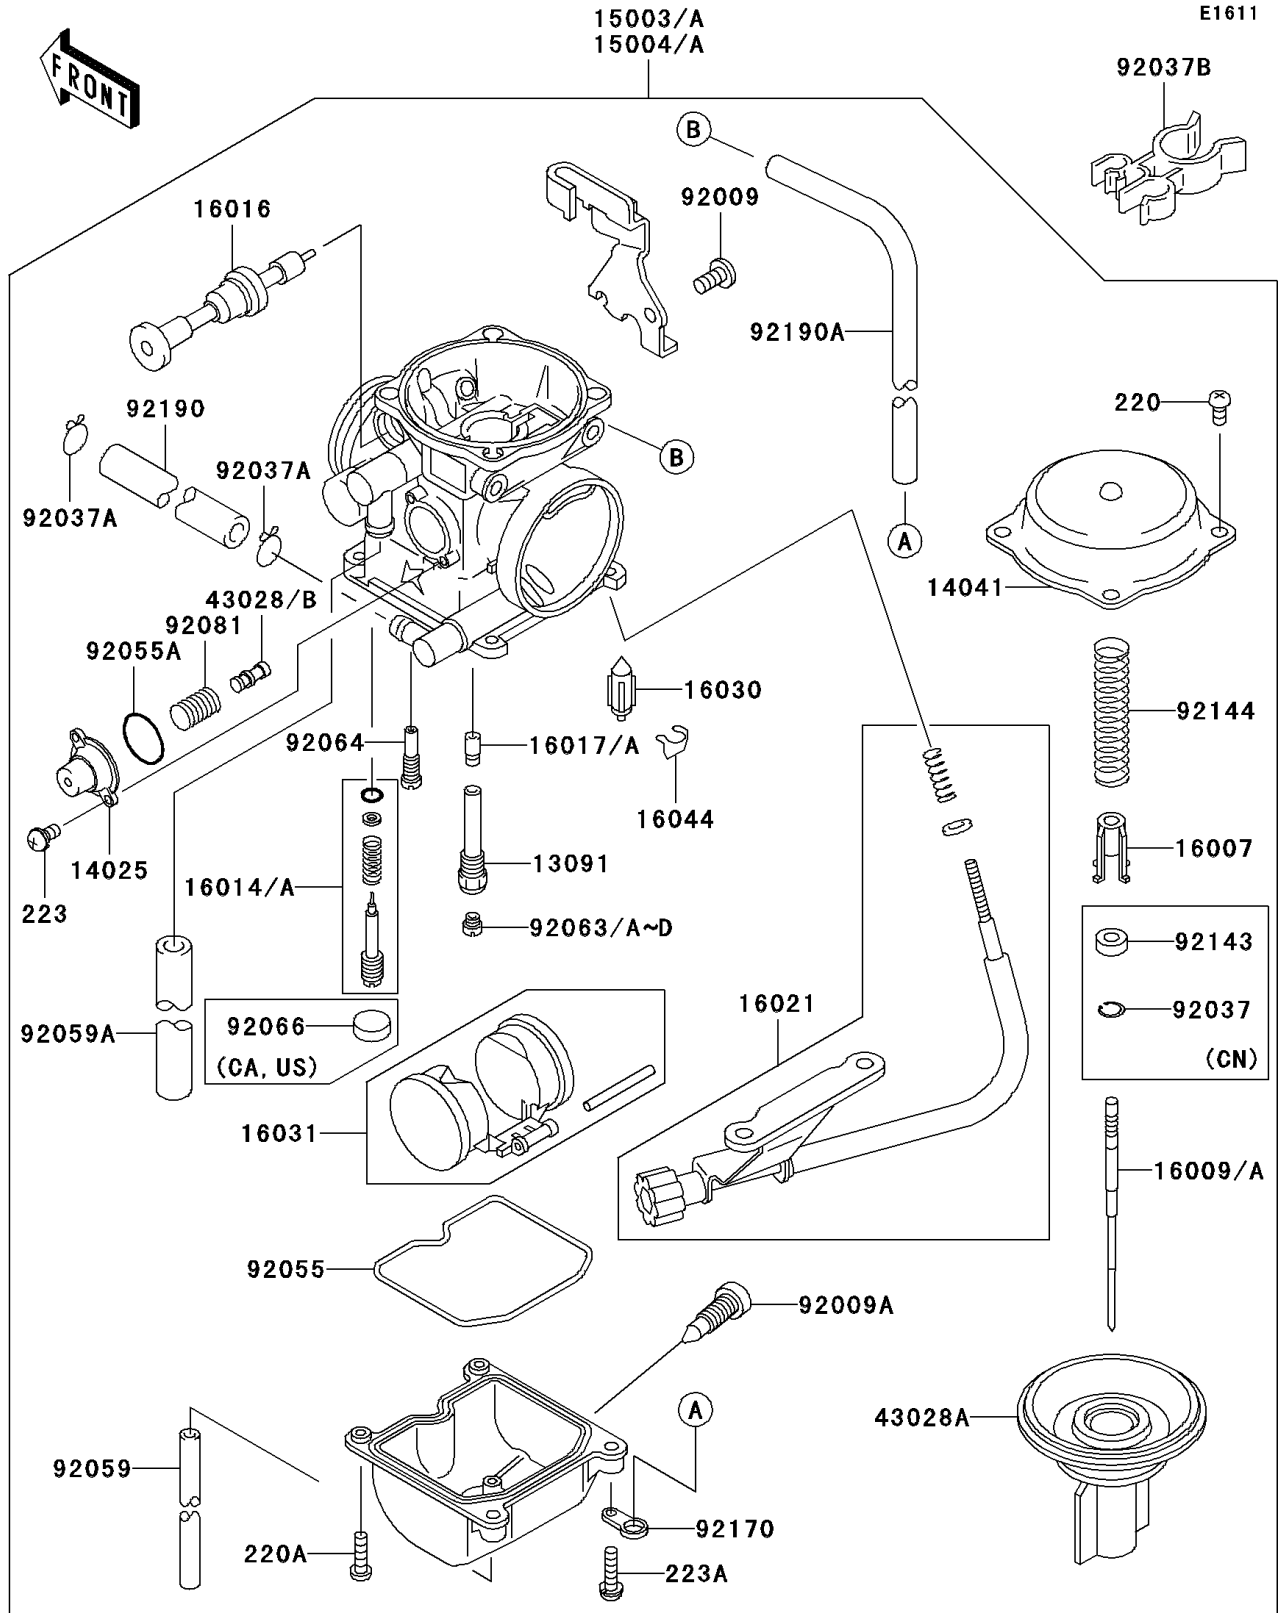

2006 KLX300R PARTS DIAGRAM

Carburetor

2006 KLX300R PARTS LIST

Carburetor

ITEM NAME	PART NUMBER	QUANTITY
HOLDER,NEEDLE JET (Ref # 13091)	13091-1985	1
COVER,AIR CUT VALVE (Ref # 14025)	14025-1903	1
COVER-COMP,MIXING,INSIDE (Ref # 14041)	14041-1061	1
SEAT-SPRING,VALVE (Ref # 16007)	16007-1117	1
SCREW-PILOT AIR (Ref # 16014A)	16014-1081	1
PLUNGER,STARTER (Ref # 16016)	16016-1068	1
SCREW-THROTTLE STOP (Ref # 16021)	16021-1182	1
VALVE-FLOAT (Ref # 16030)	16030-1007	1
FLOAT (Ref # 16031)	16031-1077	1
CLAMP,FLOAT VALVE (Ref # 16044)	16044-007	1
DIAPHRAGM,5.9MM,AIR CUT VALVE (Ref # 43028)	43028-1053	1
DIAPHRAGM,VALVE (Ref # 43028A)	43028-1081	1
SCREW,5X10 (Ref # 92009)	92009-1365	1
SCREW,DRAIN,6X0.75 (Ref # 92009A)	92009-1551	1
CLAMP,TUBE (Ref # 92037A)	92037-1531	2
CLAMP (Ref # 92037B)	92037-1886	1
RING-O,FLOAT CHAMBER (Ref # 92055)	92055-1222	1
RING-O (Ref # 92055A)	92055-1245	1
TUBE,3.5X6.5X330 (Ref # 92059)	92059-1110	1
TUBE,6.5X9.5X350 (Ref # 92059A)	92059-1237	1
JET-MAIN,#125 (Ref # 92063)	92063-1069	AR
SCREW-PAN-CROS,4X8 (Ref # 220)	220B0408	4
SCREW-PAN-CROS,4X14 (Ref # 220A)	220D0414	2
SCREW-PAN-WS-CROS,4X8 (Ref # 223)	223C0408	2
SCREW-PAN-WS-CROS,4X16 (Ref # 223A)	223C0416	2
JET-MAIN,#122 (Ref # 92063A)	92063-1073	AR
JET-MAIN,#128 (Ref # 92063B)	92063-1074	1
JET-MAIN,#130 (Ref # 92063C)	92063-1075	AR
JET-MAIN,#132 (Ref # 92063D)	92063-1076	AR