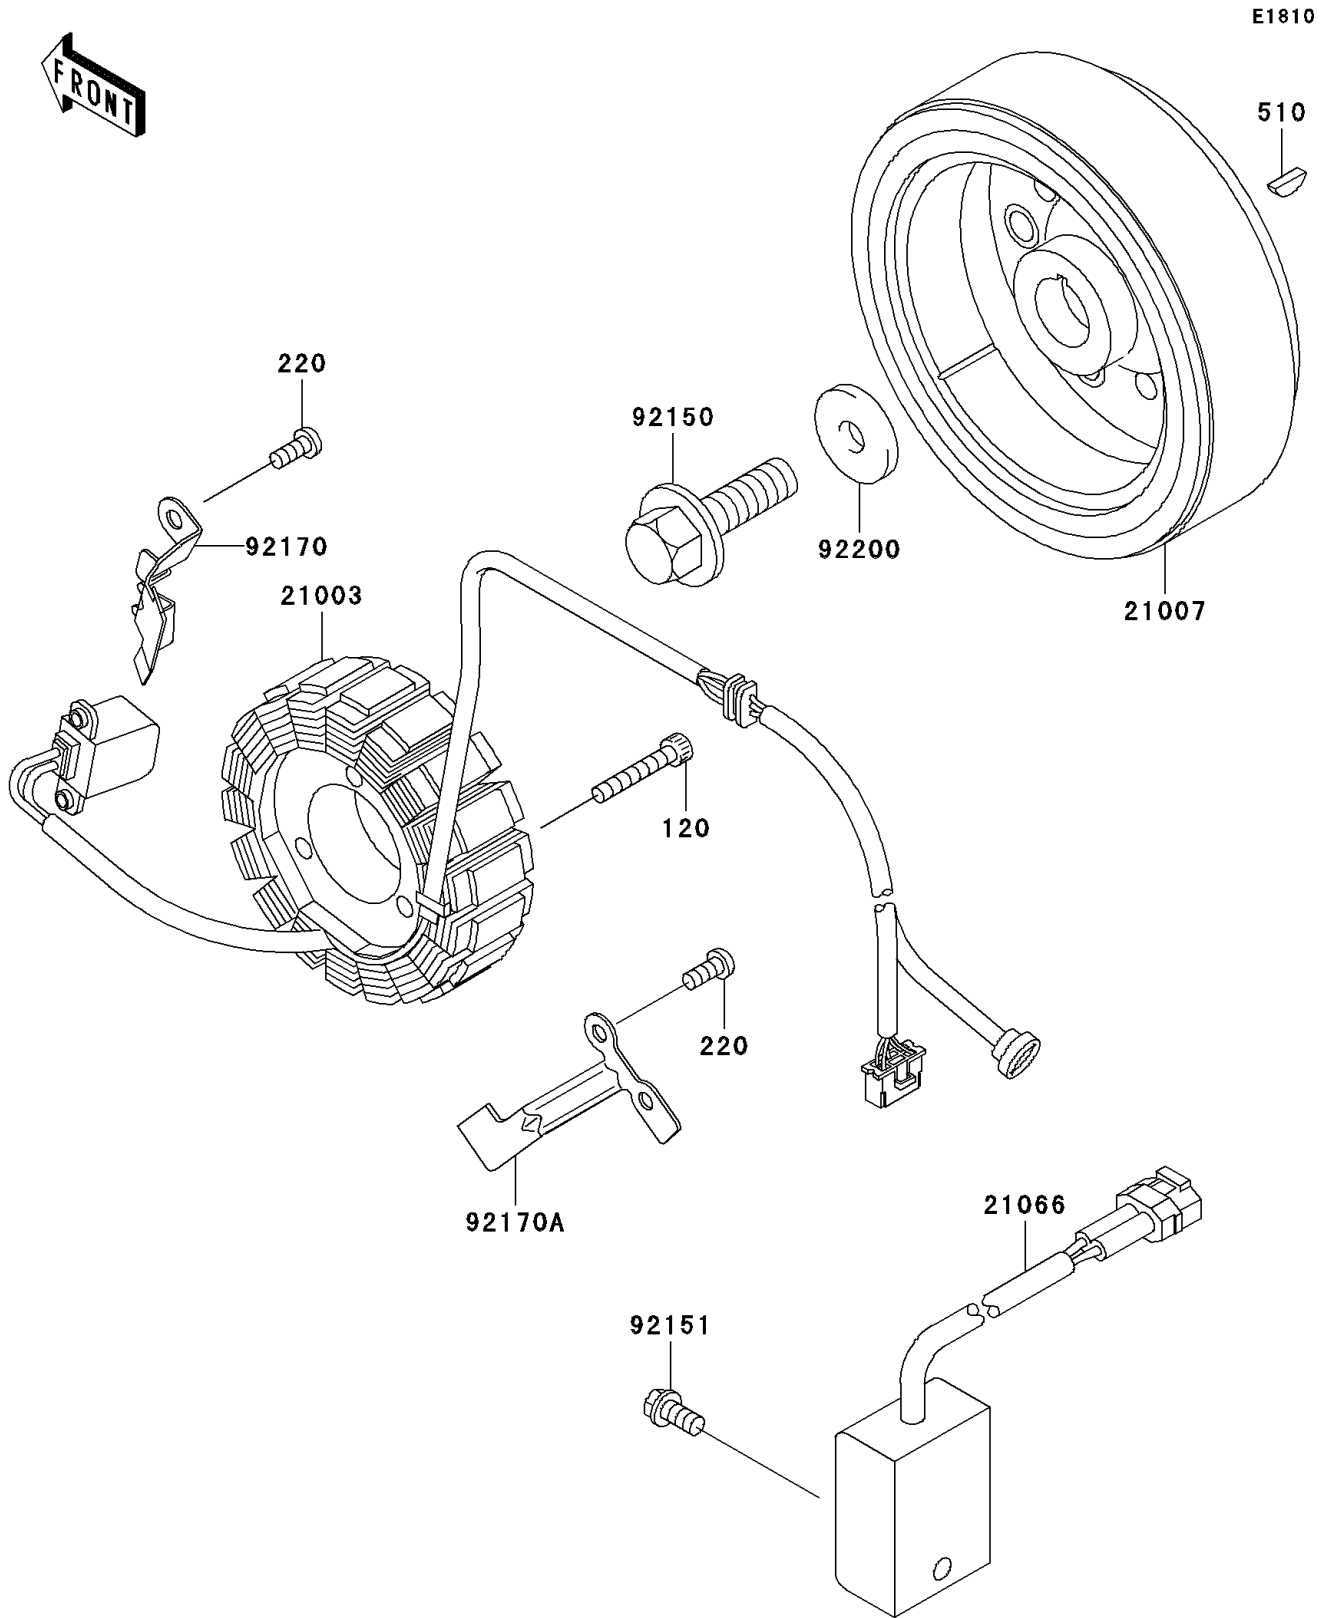

2006 KLX300R PARTS DIAGRAM

Generator

2006 KLX300R PARTS LIST

Generator

ITEM NAME	PART NUMBER	QUANTITY
BOLT-SOCKET,5X30 (Ref # 120)	120P0530	3
SCREW-PAN-CROS,5X12 (Ref # 220)	220B0512	4
KEY-WOODRUFF (Ref # 510)	510A3100	1
STATOR (Ref # 21003)	21003-1274	1
ROTOR,MAGNETO (Ref # 21007)	21007-1314	1
REGULATOR-VOLTAGE (Ref # 21066)	21066-1072	1
BOLT,10X32 (Ref # 92150)	92150-1134	1
BOLT,6X12 (Ref # 92151)	92151-1133	1
CLAMP (Ref # 92170)	92170-1346	1
CLAMP (Ref # 92170A)	92170-1347	1
WASHER,10X30X4 (Ref # 92200)	92200-1185	1