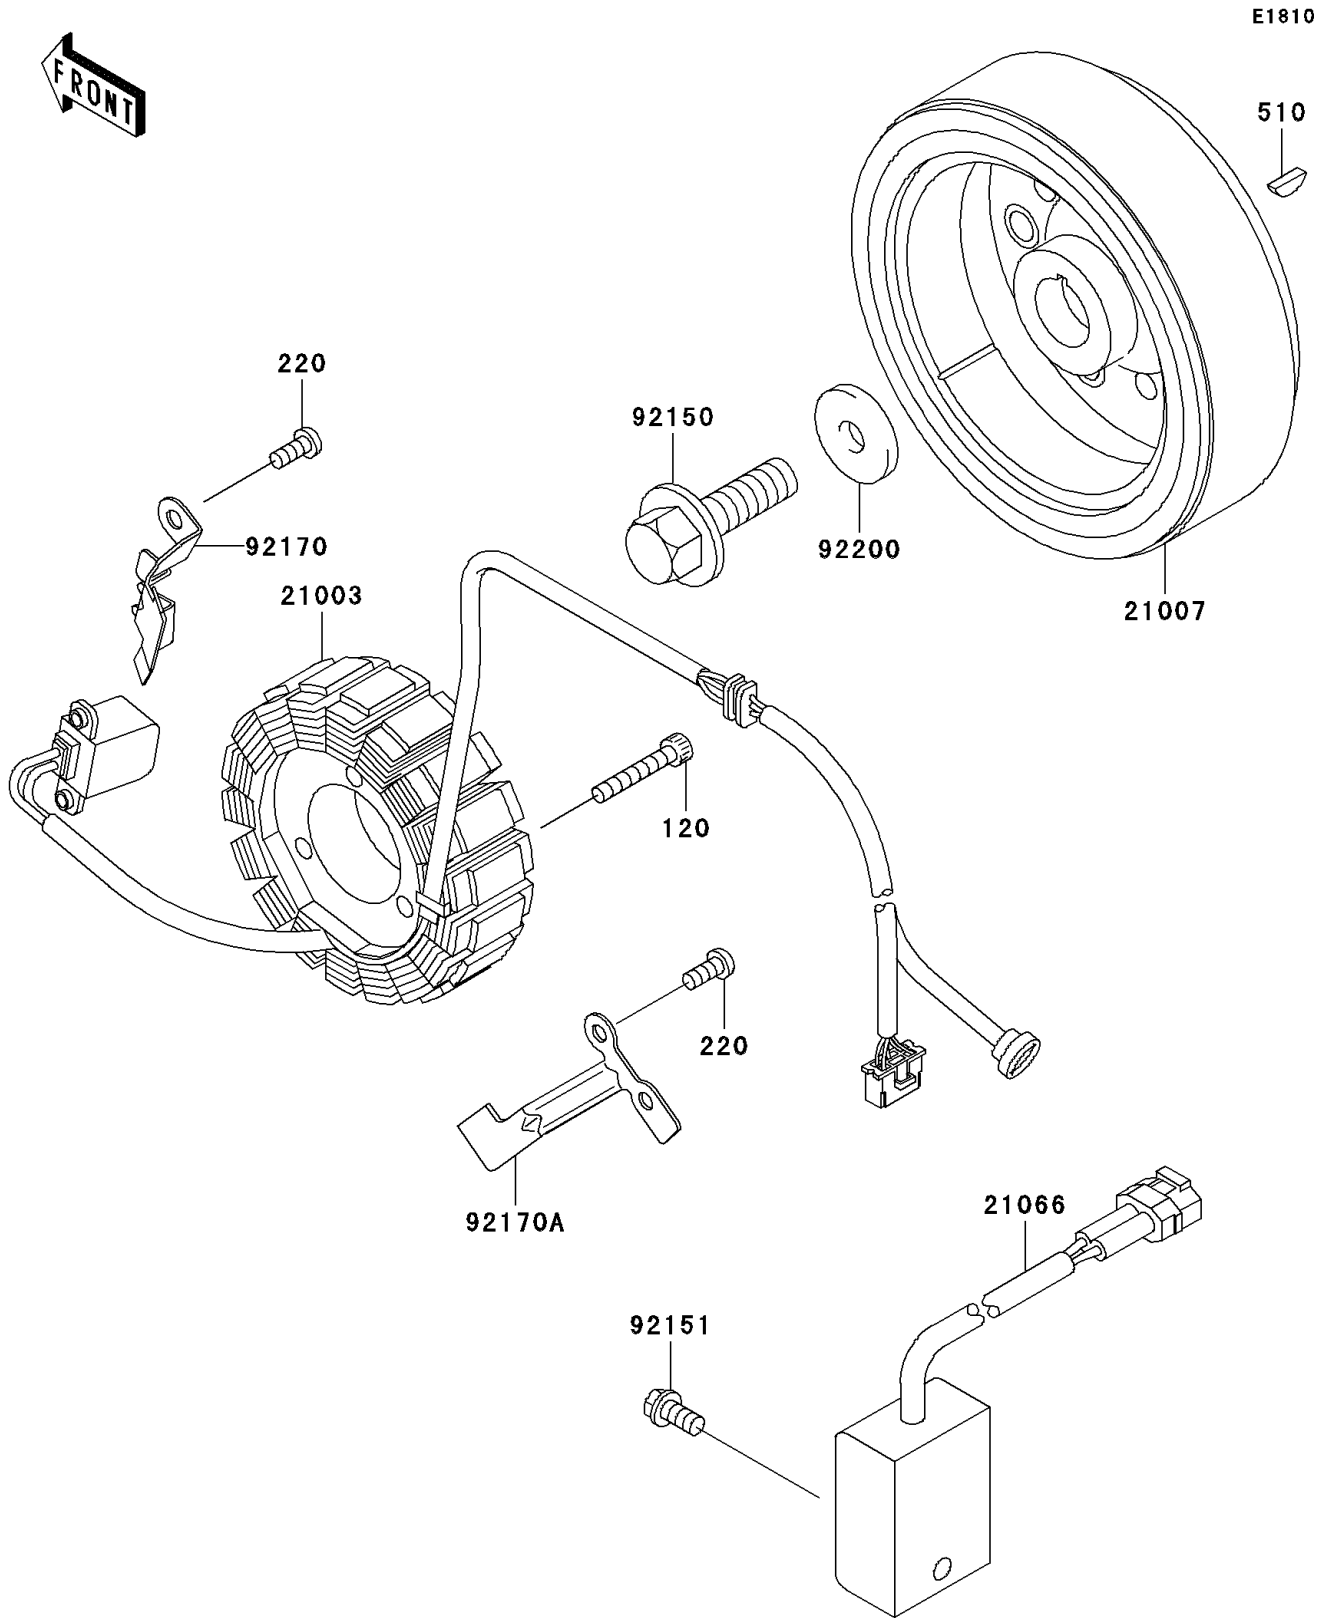

# 2007 KLX300R PARTS DIAGRAM

Generator

## 2007 KLX300R PARTS LIST

### Generator

ITEM NAME	PART NUMBER	QUANTITY
BOLT-SOCKET,5X30 (Ref # 120)	120P0530	3
SCREW-PAN-CROS,5X12 (Ref # 220)	220B0512	4
KEY-WOODRUFF (Ref # 510)	510A3100	1
STATOR (Ref # 21003)	21003-1274	1
ROTOR,MAGNETO (Ref # 21007)	21007-1314	1
REGULATOR-VOLTAGE (Ref # 21066)	21066-1072	1
BOLT,10X32 (Ref # 92150)	92150-1134	1
BOLT,6X12 (Ref # 92151)	92151-1133	1
CLAMP (Ref # 92170)	92170-1346	1
CLAMP (Ref # 92170A)	92170-1347	1
WASHER,10X30X4 (Ref # 92200)	92200-1185	1