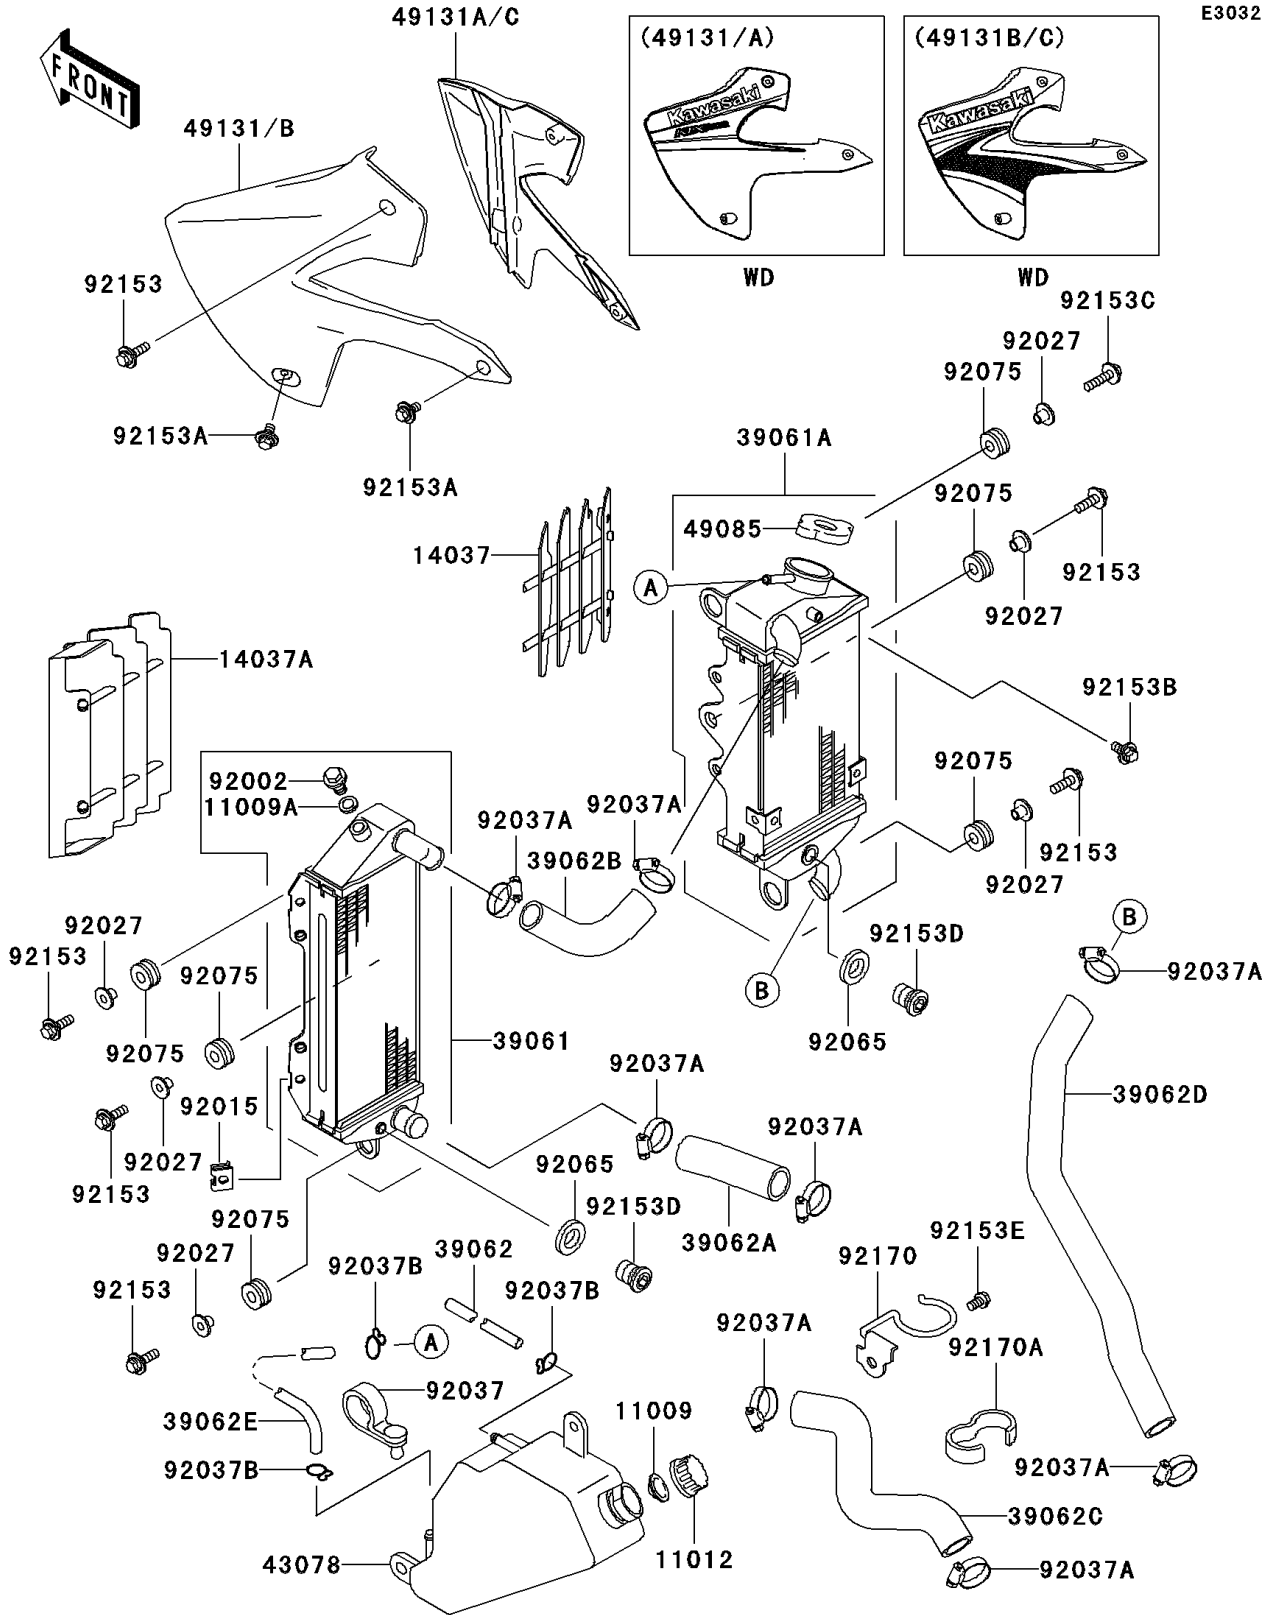

2007 KLX300R PARTS DIAGRAM

Radiator

E3032

2007 KLX300R PARTS LIST

Radiator

| ITEM NAME | PART NUMBER | QUANTITY |
|---|----------------|----------|
| GASKET,RESERVOIR TANK CAP (Ref # 11009) | 11009-1145 | 1 |
| GASKET,DRAIN BOLT (Ref # 11009A) | 11009-1152 | 1 |
| CAP (Ref # 11012) | 11012-1084 | 1 |
| SCREEN,RH,WHITE (Ref # 14037) | 14037-0047-RZ | 1 |
| SCREEN,WHITE (Ref # 14037A) | 14037-1099-RZ | 1 |
| RADIATOR-ASSY,LH (Ref # 39061) | 39061-1233 | 1 |
| RADIATOR-ASSY,RH (Ref # 39061A) | 39061-1234 | 1 |
| HOSE-COOLING,5X9X420 (Ref # 39062) | 39062-1315 | 1 |
| HOSE-COOLING,HEAD-RADIATOR (Ref # 39062A) | 39062-1535 | 1 |
| HOSE-COOLING,RADIATOR,L-R (Ref # 39062B) | 39062-1536 | 1 |
| HOSE-COOLING,PUMP-CYLINDER (Ref # 39062C) | 39062-1563 | 1 |
| HOSE-COOLING,RADIATOR-PUMP (Ref # 39062D) | 39062-1564 | 1 |
| HOSE-COOLING,5X9X1080 (Ref # 39062E) | 39062-1569 | 1 |
| RESERVOIR (Ref # 43078) | 43078-1140 | 1 |
| CAP-ASSY-PRESSURE,P1.1 (Ref # 49085) | 49085-1070 | 1 |
| SHROUD-ENGINE,LH,L.GREEN (Ref # 49131B) | 49131-5091-290 | 1 |
| SHROUD-ENGINE,RH,L.GREEN (Ref # 49131C) | 49131-5092-290 | 1 |
| BOLT,RADIATOR DRAIN (Ref # 92002) | 92002-1682 | 1 |
| NUT (Ref # 92015) | 92015-1487 | 1 |
| COLLAR,L=11.1 (Ref # 92027) | 92027-194 | 6 |
| CLAMP,SPEED,L=58 (Ref # 92037) | 92037-1163 | 1 |
| CLAMP,COOLING HOSE (Ref # 92037A) | 92037-1589 | 8 |
| CLAMP (Ref # 92037B) | 92037-1712 | 3 |
| GASKET,10.5X16X1 (Ref # 92065) | 92065-058 | 2 |
| DAMPER (Ref # 92075) | 92075-209 | 6 |
| BOLT,6X20 (Ref # 92153) | 92153-0502 | 7 |
| BOLT,6X12 (Ref # 92153A) | 92153-0503 | 4 |
| BOLT,FLANGED,6X14 (Ref # 92153B) | 92153-0936 | 1 |
| BOLT,FLANGED WP,6X25 (Ref # 92153C) | 92153-1008 | 1 |