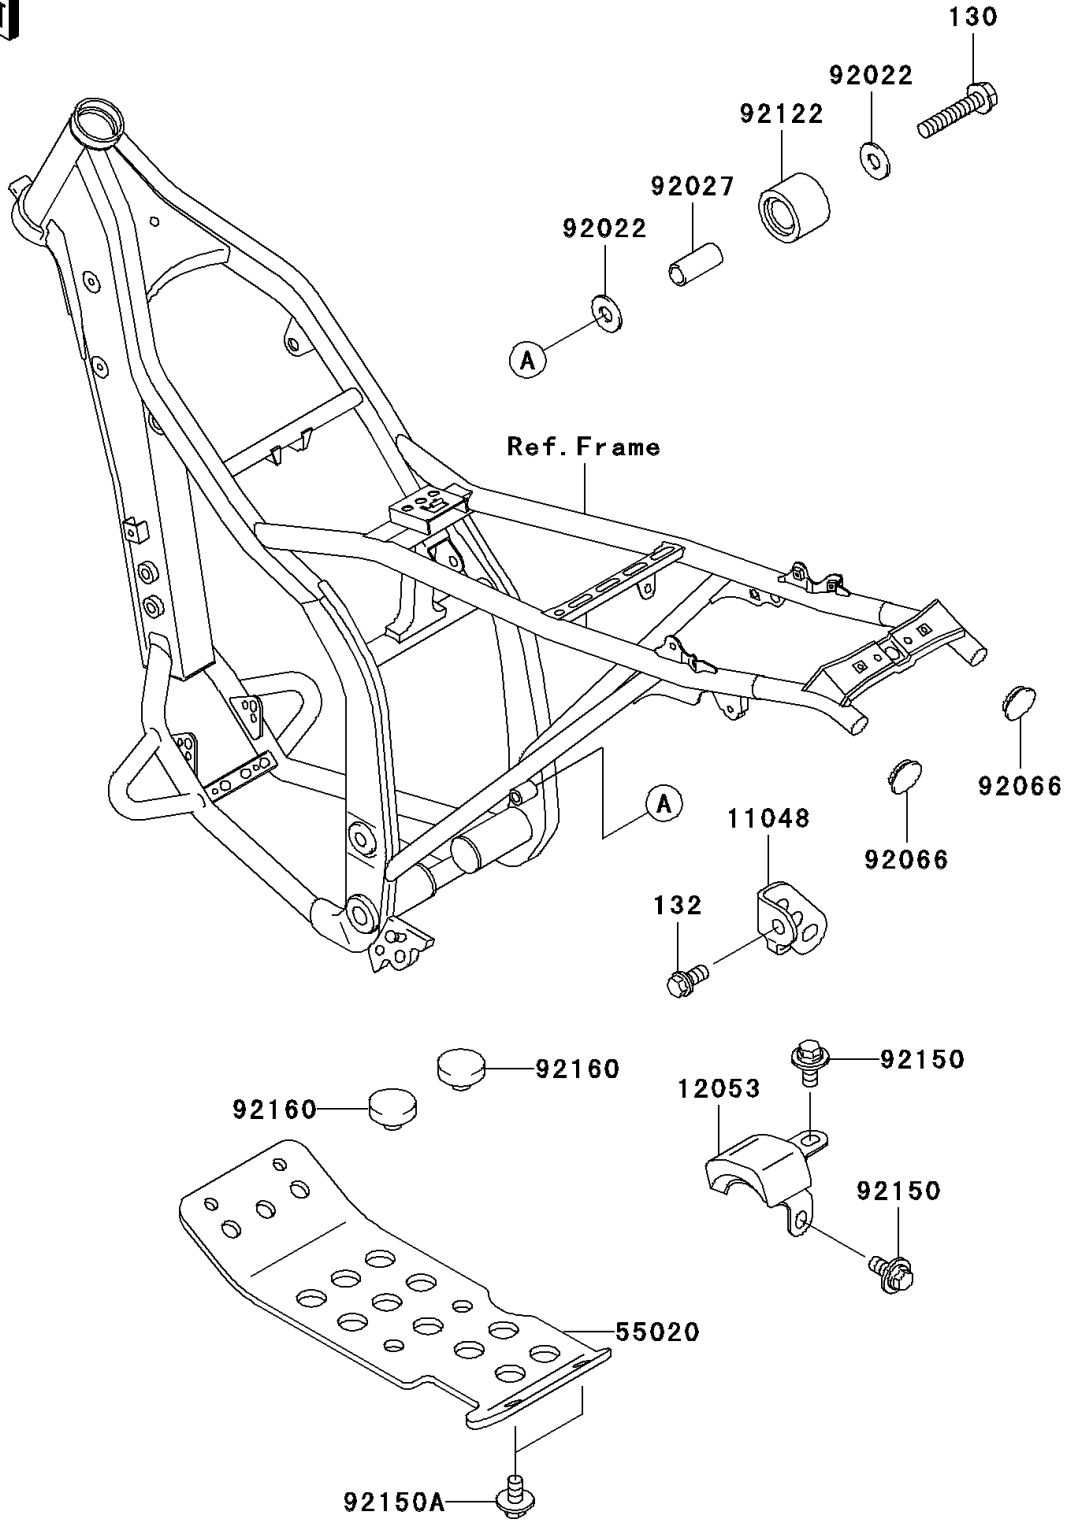

2006 KLX300R PARTS DIAGRAM

Frame Fittings

F2131

2006 KLX300R PARTS LIST

Frame Fittings

ITEM NAME	PART NUMBER	QUANTITY
BOLT-FLANGED,8X40 (Ref # 130)	130G0840	1
BOLT-FLANGED-SMALL,6X12 (Ref # 132)	132G0612	1
BRACKET,AIR FILTER,LWR,LH (Ref # 11048)	11048-1223	1
GUIDE-CHAIN (Ref # 12053)	12053-0001	1
GUARD,ENGINE (Ref # 55020)	55020-1456	1
WASHER,8.5X20X1.6 (Ref # 92022)	92022-1561	2
COLLAR,CHAIN ROLLER (Ref # 92027)	92027-1670	1
PLUG,FRAME END,12X13 (Ref # 92066)	92066-1034	2
ROLLER,CHAIN GUIDE (Ref # 92122)	92122-1153	1
BOLT,6X14 (Ref # 92150)	92150-1340	2
BOLT,6X12 (Ref # 92150A)	92150-1435	4
DAMPER (Ref # 92160)	92160-1396	2