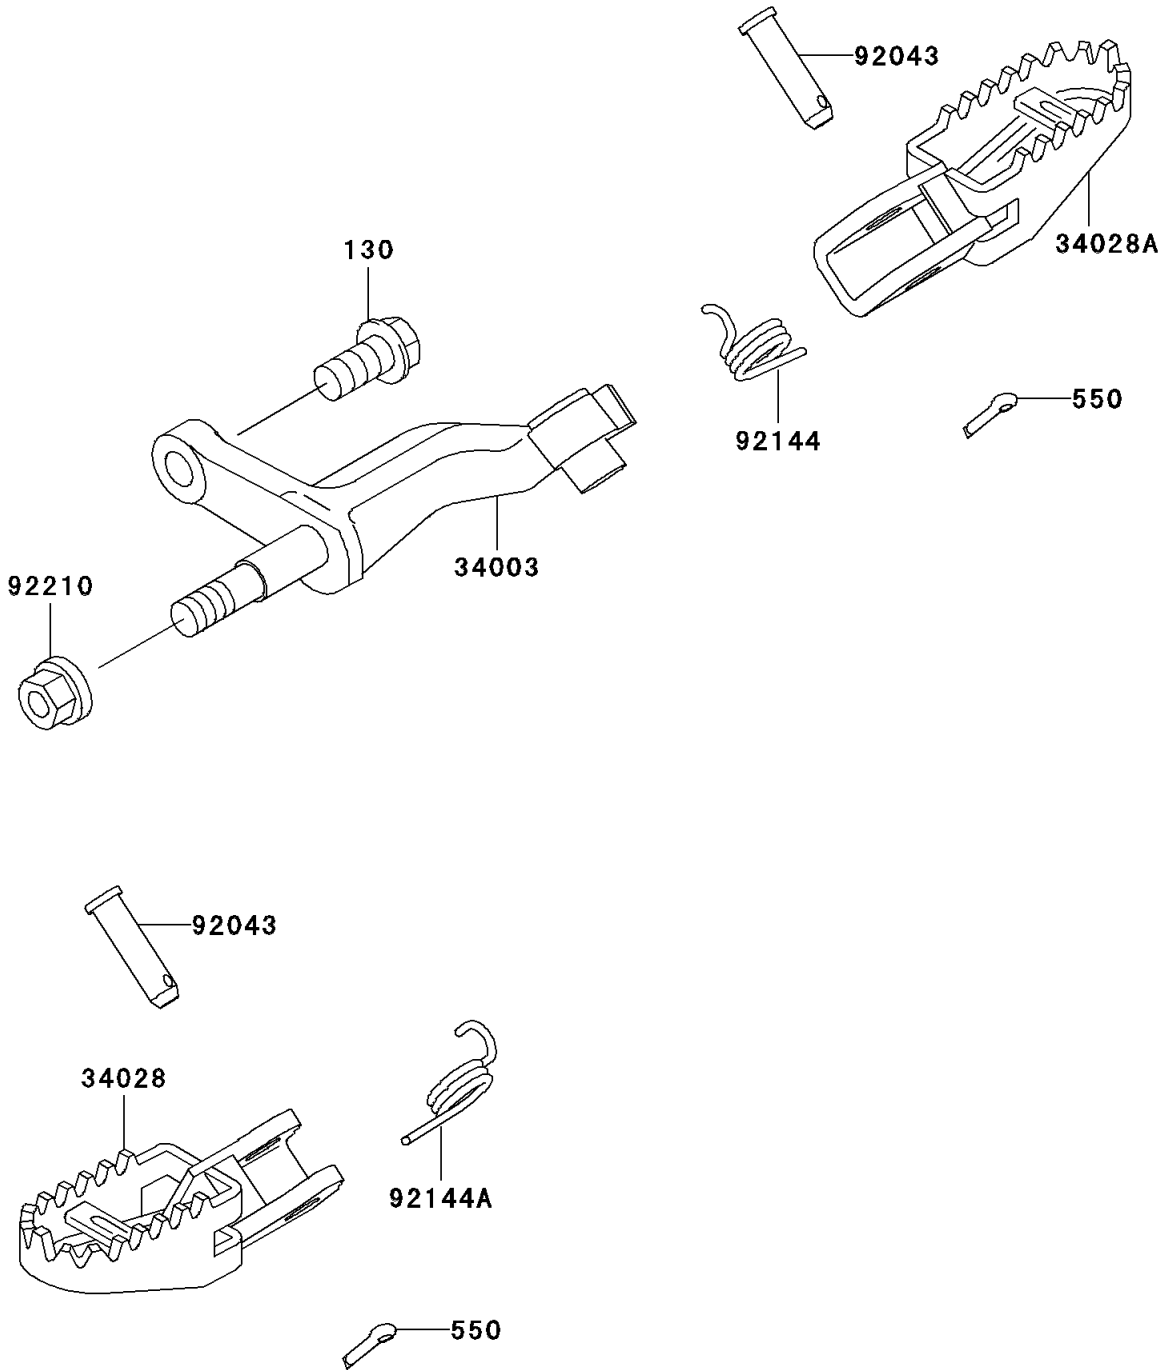

2006 KLX300R PARTS DIAGRAM

Footrests

F2160

2006 KLX300R PARTS LIST

Footrests

ITEM NAME	PART NUMBER	QUANTITY
BOLT-FLANGED,10X20 (Ref # 130)	130P1020	1
PIN-COTTER,2.5X15 (Ref # 550)	550D2515	2
HOLDER-STEP,RH,P.SILVER (Ref # 34003)	34003-1401-458	1
STEP,FR,LH (Ref # 34028)	34028-1361	1
STEP,FR,RH (Ref # 34028A)	34028-1362	1
PIN,8X35.5 (Ref # 92043)	92043-115	2
SPRING,STEP RETURN,RH (Ref # 92144)	92144-1685	1
SPRING,STEP RETURN,LH (Ref # 92144A)	92144-1749	1
NUT,LOCK,FLANGED,10MM (Ref # 92210)	92210-1080	1