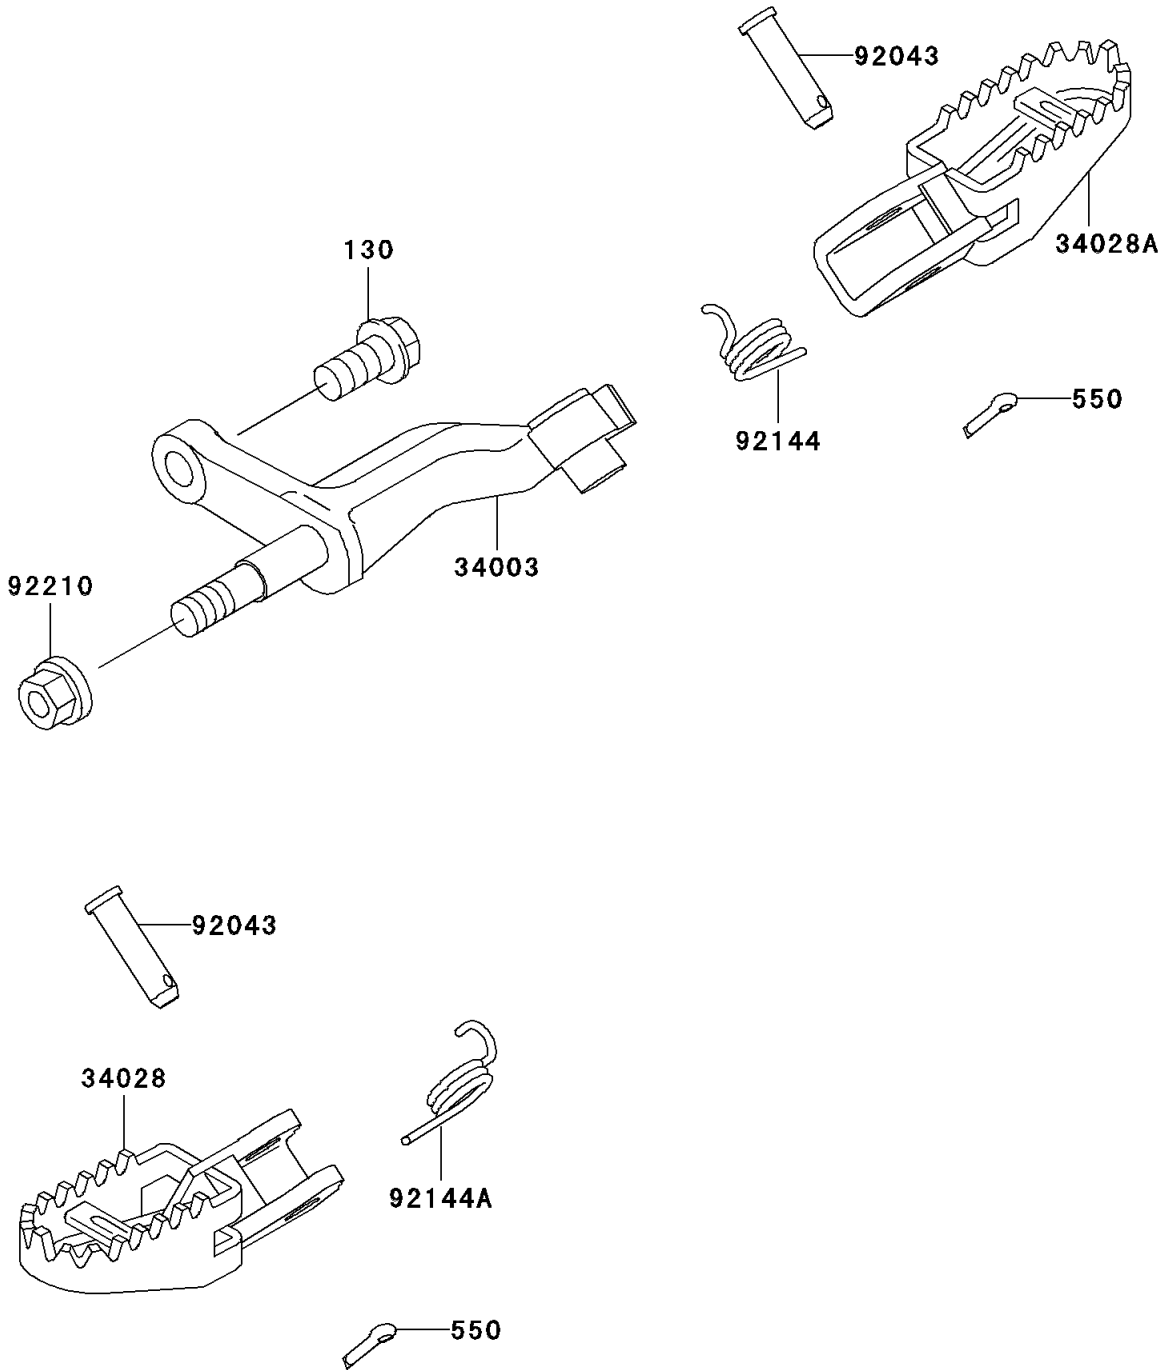

2007 KLX300R PARTS DIAGRAM

Footrests

F2160

2007 KLX300R PARTS LIST

Footrests

ITEM NAME	PART NUMBER	QUANTITY
BOLT-FLANGED,10X20 (Ref # 130)	130P1020	1
PIN-COTTER,2.5X15 (Ref # 550)	550D2515	2
HOLDER-STEP,RH,P.SILVER (Ref # 34003)	34003-1401-458	1
STEP,FR,LH (Ref # 34028)	34028-1361	1
STEP,FR,RH (Ref # 34028A)	34028-1362	1
PIN,8X35.5 (Ref # 92043)	92043-115	2
SPRING,STEP RETURN,RH (Ref # 92144)	92144-1685	1
SPRING,STEP RETURN,LH (Ref # 92144A)	92144-1749	1
NUT,LOCK,FLANGED,10MM (Ref # 92210)	92210-1080	1