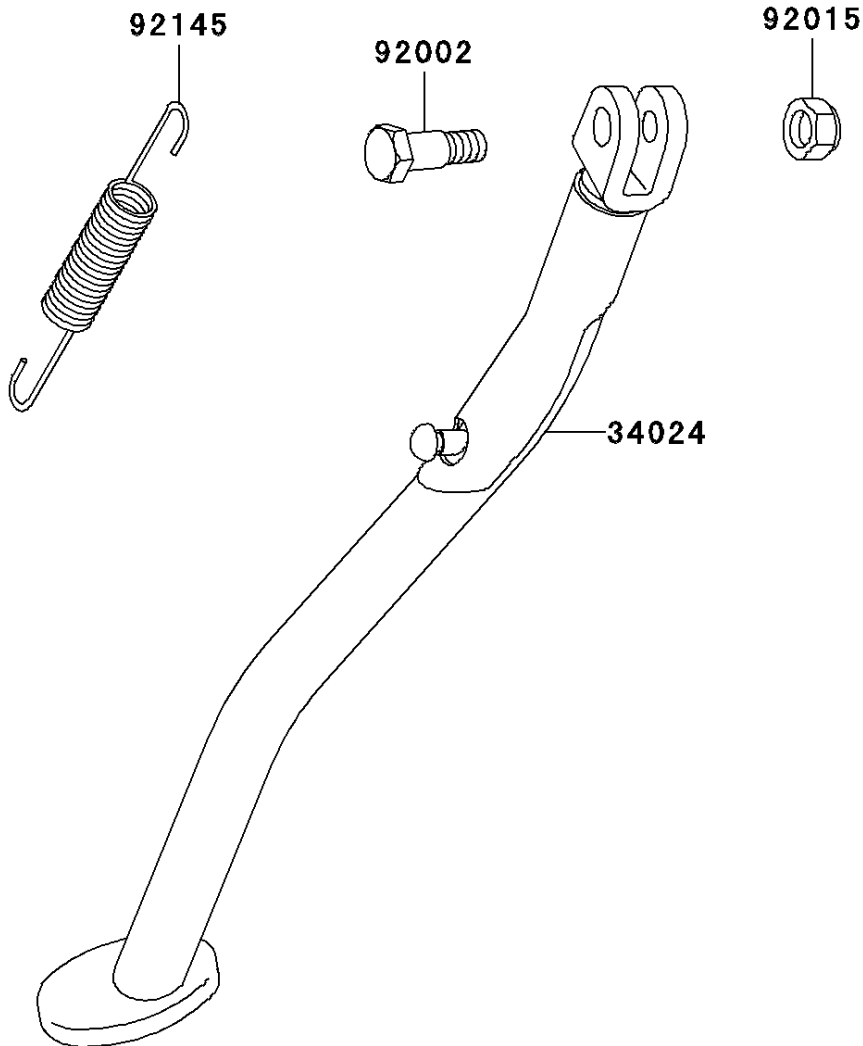

# 2006 KLX300R PARTS DIAGRAM

Stand(s)

F2190

## 2006 KLX300R PARTS LIST

Stand(s)

ITEM NAME	PART NUMBER	QUANTITY
STAND-SIDE,P.SILVER (Ref # 34024)	34024-1304-458	1
BOLT,SIDE STAND (Ref # 92002)	92002-1813	1
NUT,LOCK,10MM,BLACK (Ref # 92015)	92015-1188	1
SPRING,SIDE STAND (Ref # 92145)	92145-0116	1