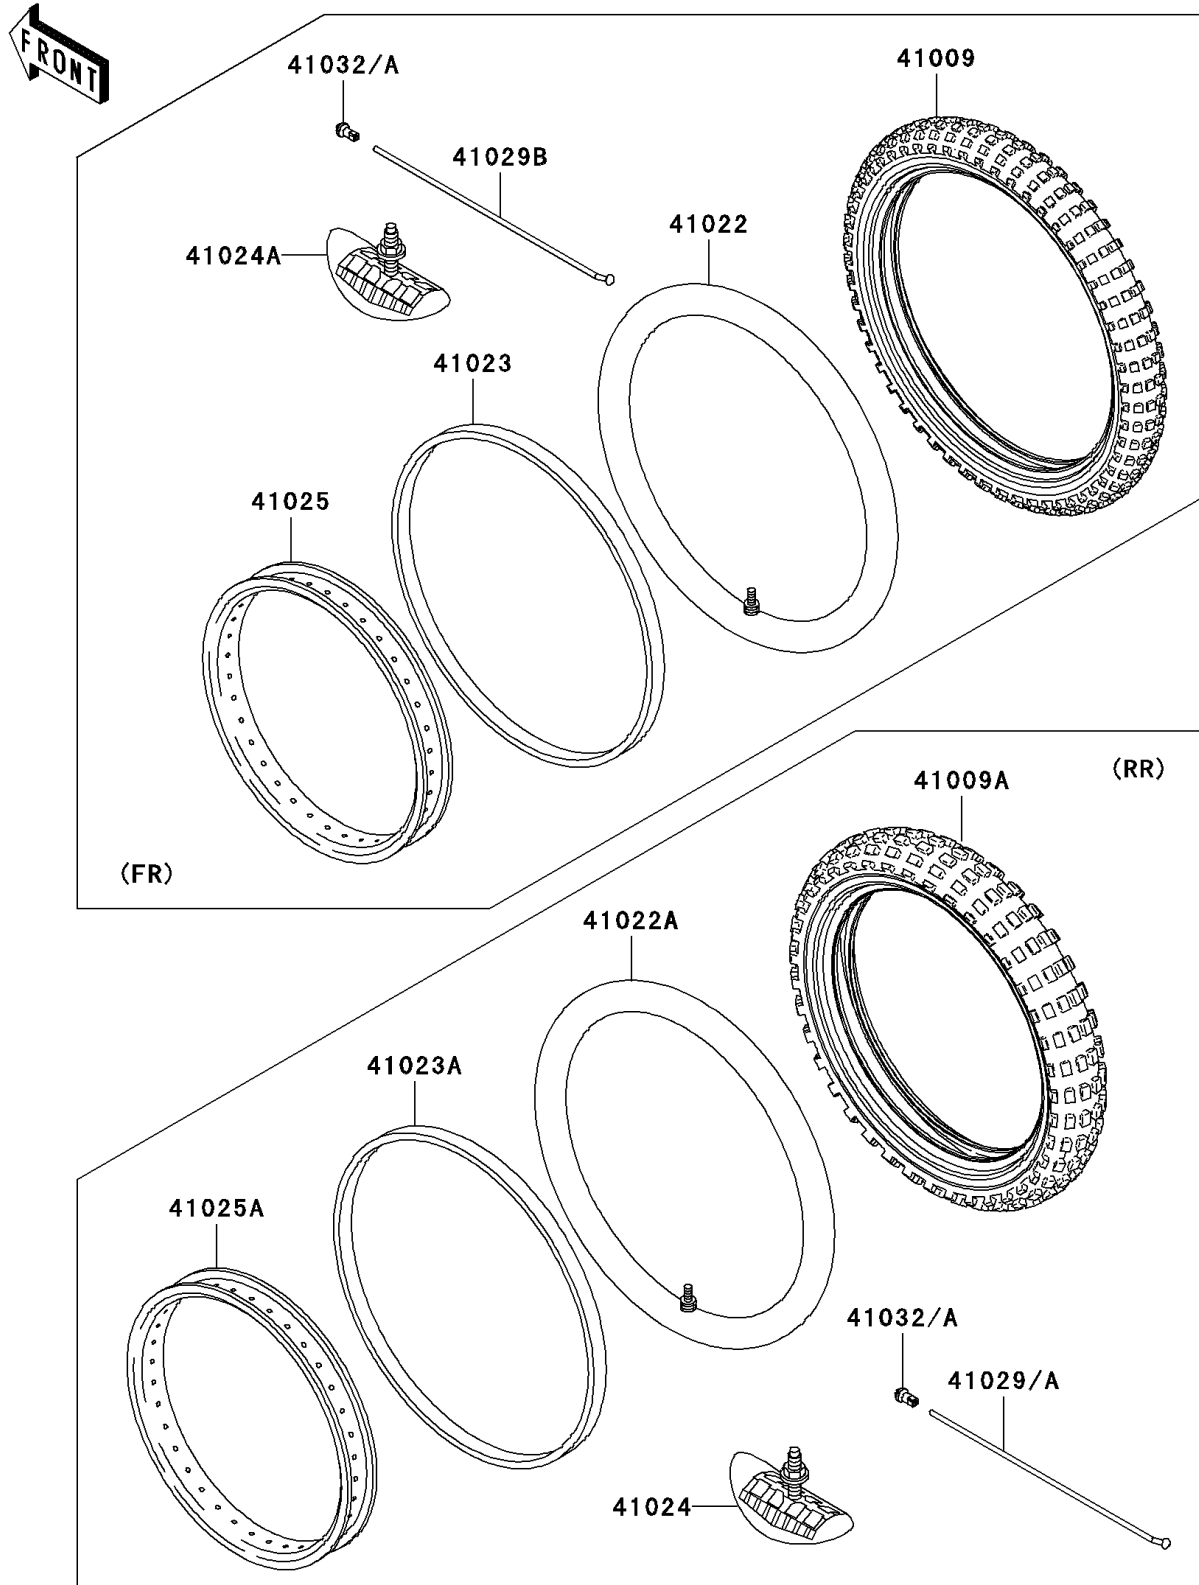

2007 KLX300R PARTS DIAGRAM

Wheels/Tires

F2210

2007 KLX300R PARTS LIST

Wheels/Tires

ITEM NAME	PART NUMBER	QUANTITY
TIRE,FR,80/100-21 51M,D739FA(D) (Ref # 41009)	41009-0008	1
TIRE,RR,100/100-18 59M,D739(D) (Ref # 41009A)	41009-0009	1
TUBE-TIRE,80/100-21(D) (Ref # 41022)	41022-1244	1
TUBE-TIRE,100/100-18(D) (Ref # 41022A)	41022-1245	1
BAND-RIM,21XWM1.60-1.85(D) (Ref # 41023)	41023-1144	1
BAND-RIM,18XWM/MT 1.85-2.15(D) (Ref # 41023A)	41023-1145	1
STOPPER-RIM,2.15-M(DUNLOP) (Ref # 41024)	41024-009	1
STOPPER-RIM,1.60-M(DUNLOP) (Ref # 41024A)	41024-010	1
RIM,FR,1.60X21 (Ref # 41025)	41025-1257	1
RIM,RR,2.15X18 (Ref # 41025A)	41025-1275	1
SPOKE-INNER,RR,RH,193MMX165D (Ref # 41029)	41029-0005	18
SPOKE-INNER,RR,LH,189MMX160D (Ref # 41029A)	41029-0006	18
SPOKE-INNER,FR,228MMX165D (Ref # 41029B)	41029-1206	36
NIPPLE-SPOKE,8X9X20(+) (Ref # 41032)	41032-0003	36
NIPPLE-SPOKE (Ref # 41032A)	41032-1061	36