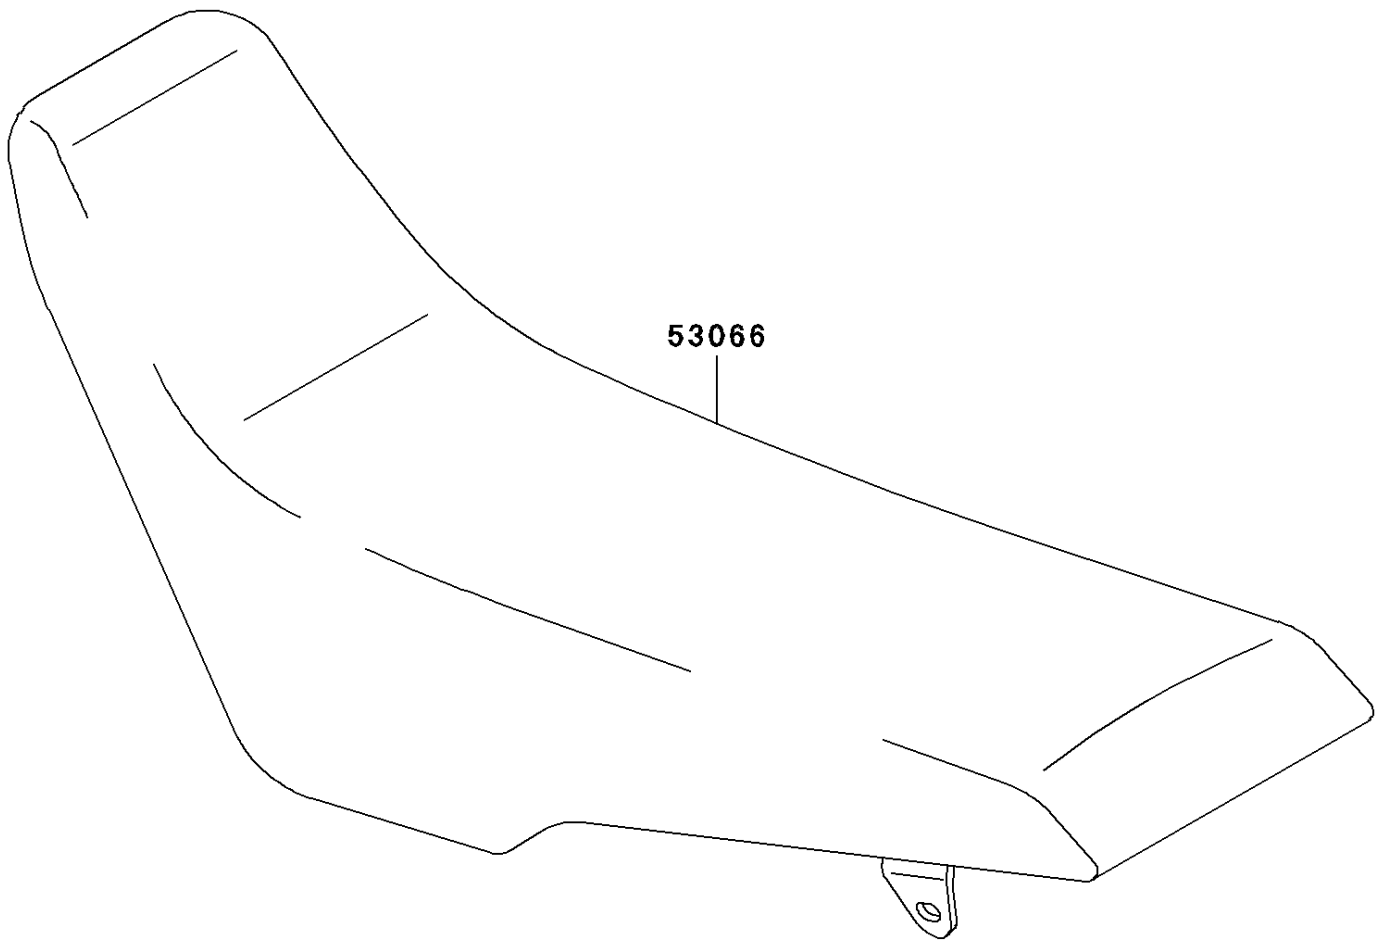

# 2006 KLX300R PARTS DIAGRAM

Seat

F2510

## 2006 KLX300R PARTS LIST

Seat

ITEM NAME	PART NUMBER	QUANTITY
SEAT-ASSY,DUAL,GREEN/BLACK (Ref # 53066)	53066-0102-336	1