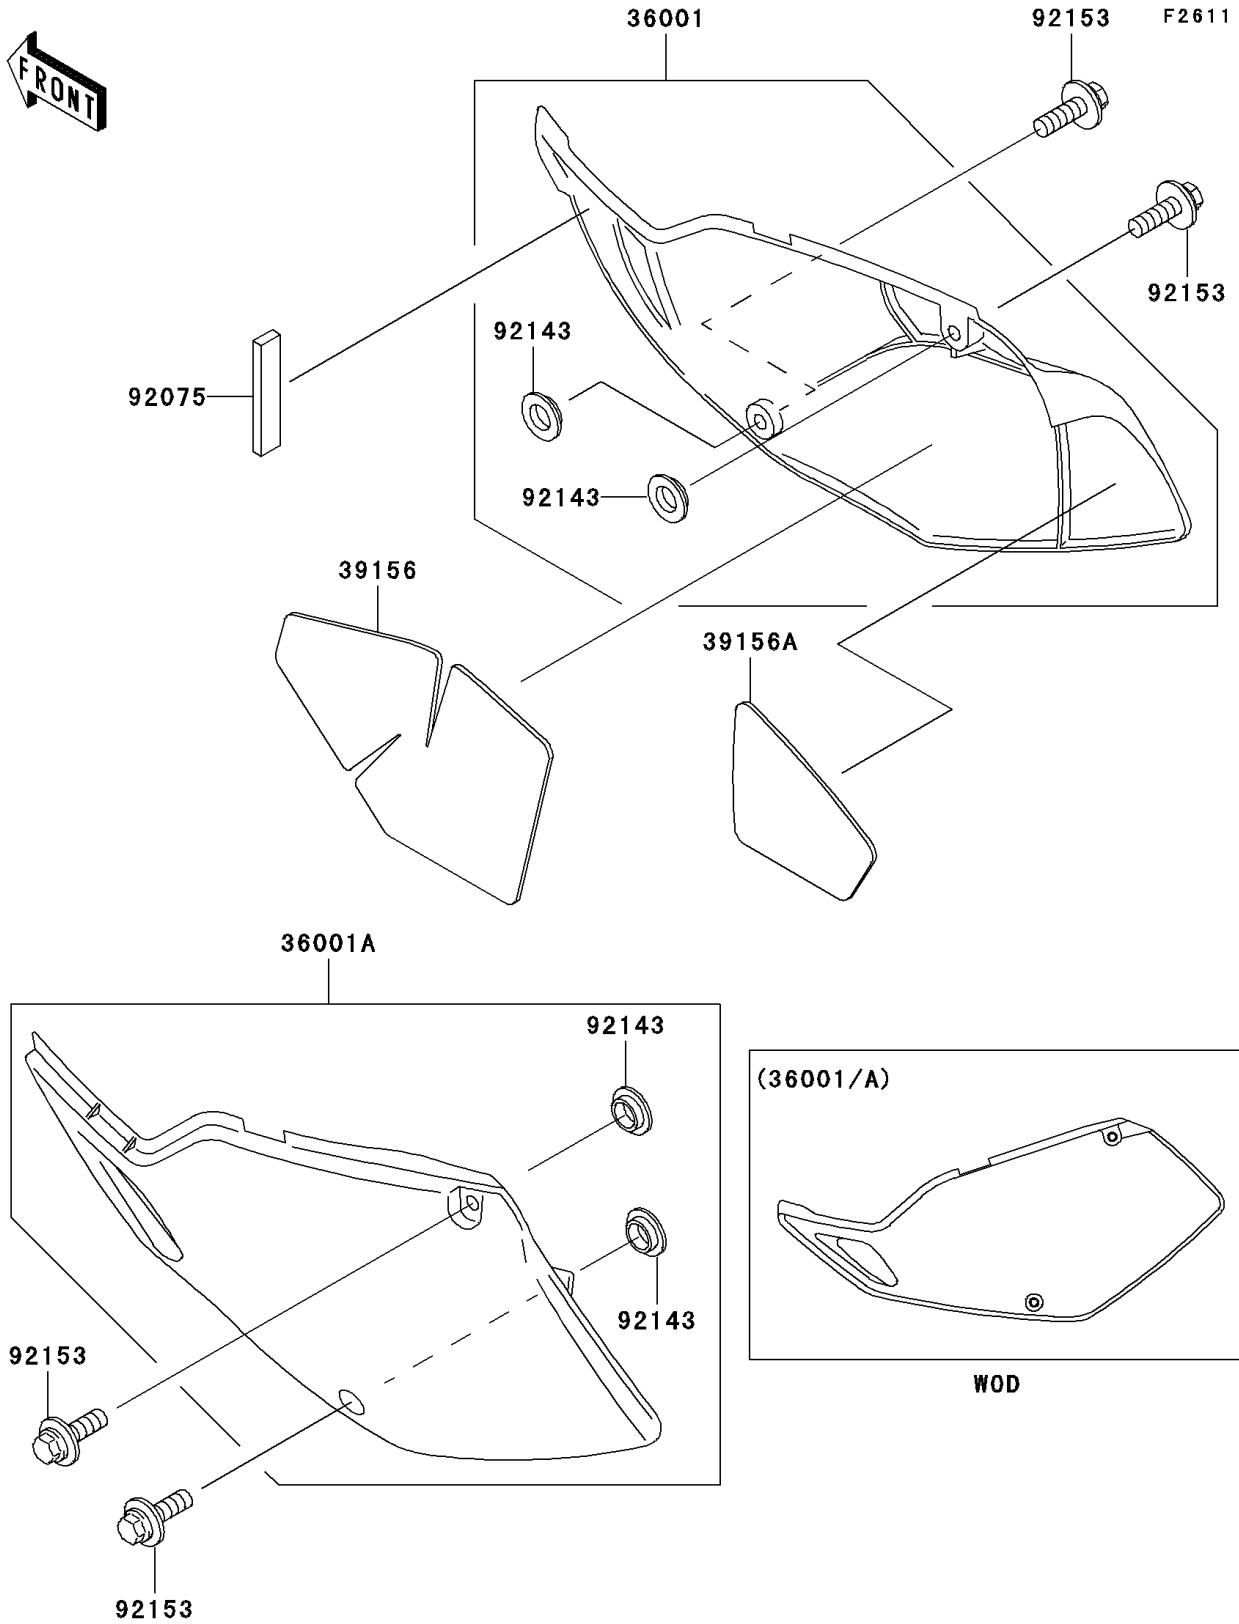

# 2006 KLX300R PARTS DIAGRAM

## Side Covers

## 2006 KLX300R PARTS LIST

### Side Covers

ITEM NAME	PART NUMBER	QUANTITY
COVER-SIDE,RH,S.WHITE (Ref # 36001)	36001-0001-266	1
COVER-SIDE,LH,S.WHITE (Ref # 36001A)	36001-1497-266	1
PAD,SIDE COVER,RH (Ref # 39156)	39156-1345	1
PAD,SIDE COVER,RH (Ref # 39156A)	39156-1346	1
DAMPER (Ref # 92075)	92075-1658	1
COLLAR (Ref # 92143)	92143-1196	4
BOLT,6X20 (Ref # 92153)	92153-0502	4