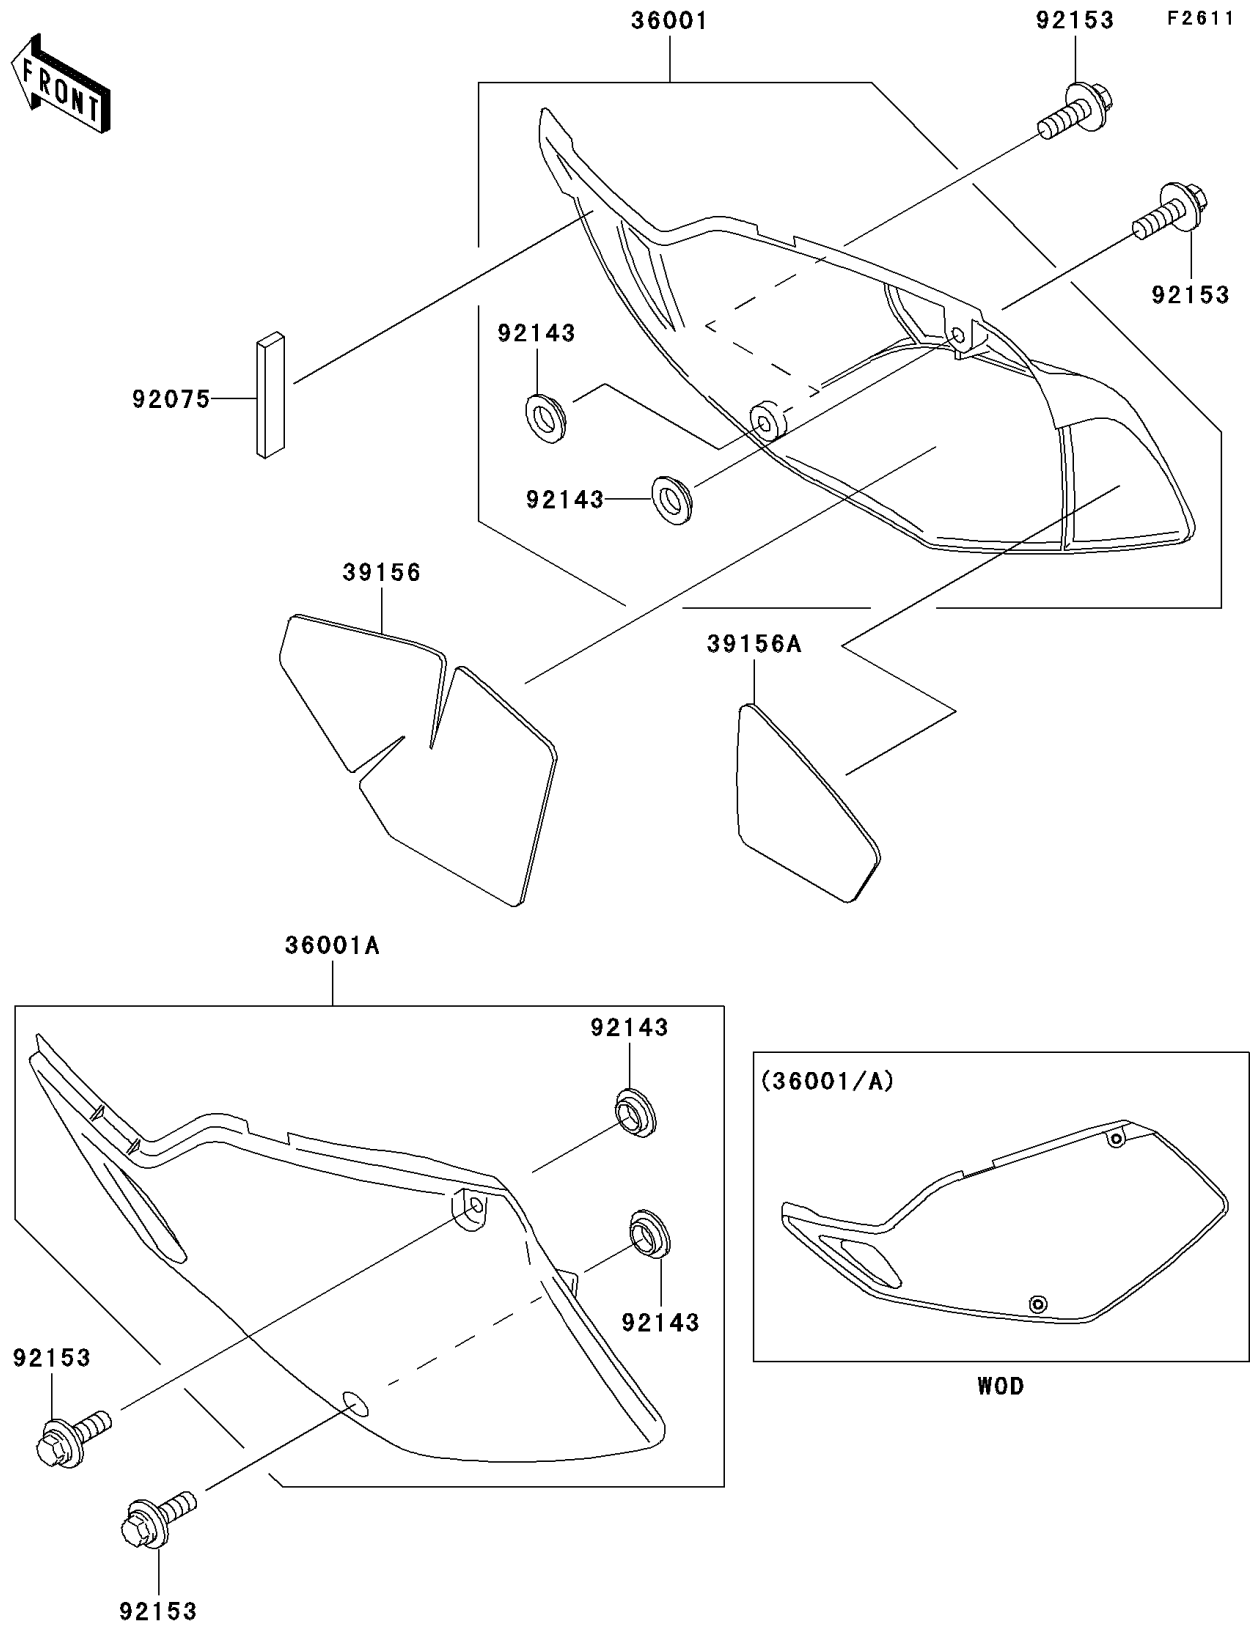

2007 KLX300R PARTS DIAGRAM

Side Covers

2007 KLX300R PARTS LIST

Side Covers

ITEM NAME	PART NUMBER	QUANTITY
COVER-SIDE,RH,S.WHITE (Ref # 36001)	36001-0001-266	1
COVER-SIDE,LH,S.WHITE (Ref # 36001A)	36001-1497-266	1
PAD,SIDE COVER,RH (Ref # 39156)	39156-1345	1
PAD,SIDE COVER,RH (Ref # 39156A)	39156-1346	1
DAMPER (Ref # 92075)	92075-1658	1
COLLAR (Ref # 92143)	92143-1196	4
BOLT,6X20 (Ref # 92153)	92153-0502	4