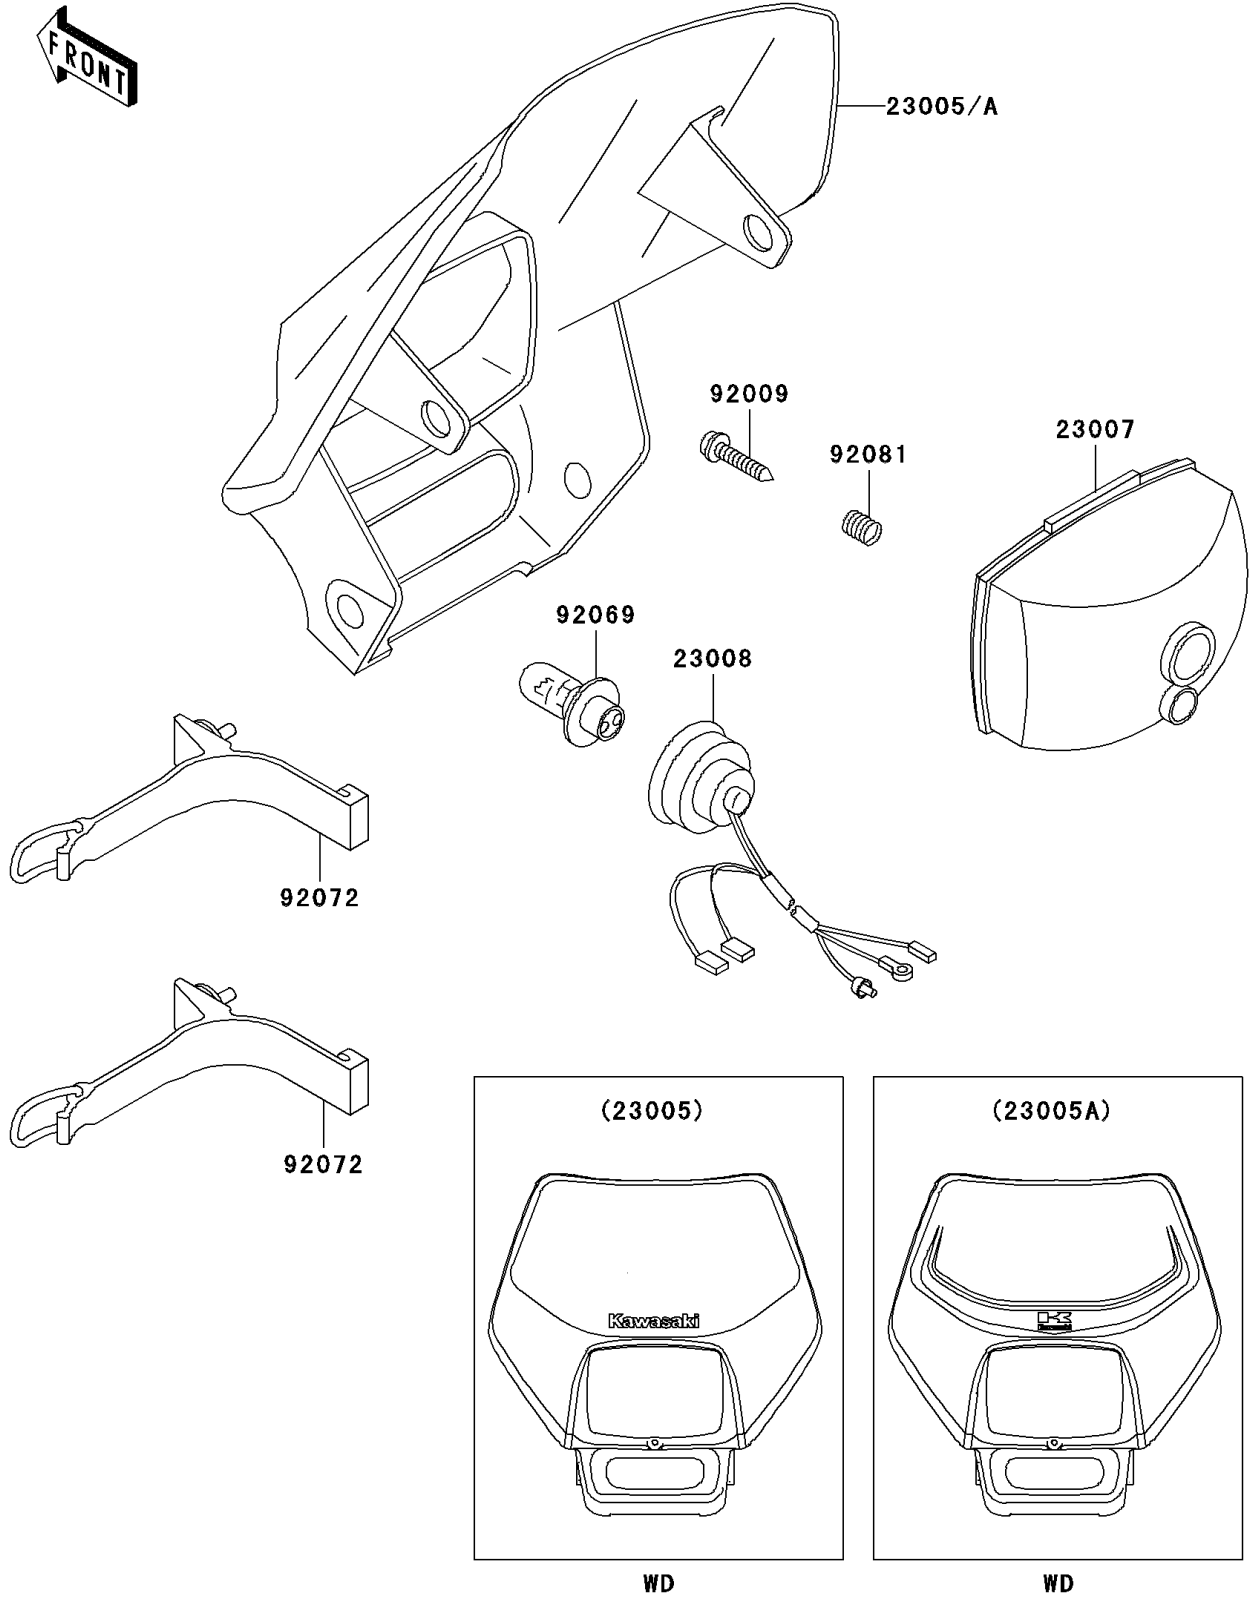

2006 KLX300R PARTS DIAGRAM

Headlight(s)

F2710

2006 KLX300R PARTS LIST

Headlight(s)

ITEM NAME	PART NUMBER	QUANTITY
BODY-COMP-HEAD LAMP,L.GREEN (Ref # 23005)	23005-5050-290	1
LENS-COMP,HEAD LAMP (Ref # 23007)	23007-1246	1
SOCKET-ASSY,HEAD LAMP (Ref # 23008)	23008-1513	1
SCREW,TAPPING (Ref # 92009)	92009-1695	1
BULB,12V 30/30W (Ref # 92069)	92069-1080	1
BAND,HEAD LAMP COVER (Ref # 92072)	92072-1297	4
SPRING,FOUCUS ADJUSTING (Ref # 92081)	92081-1519	1